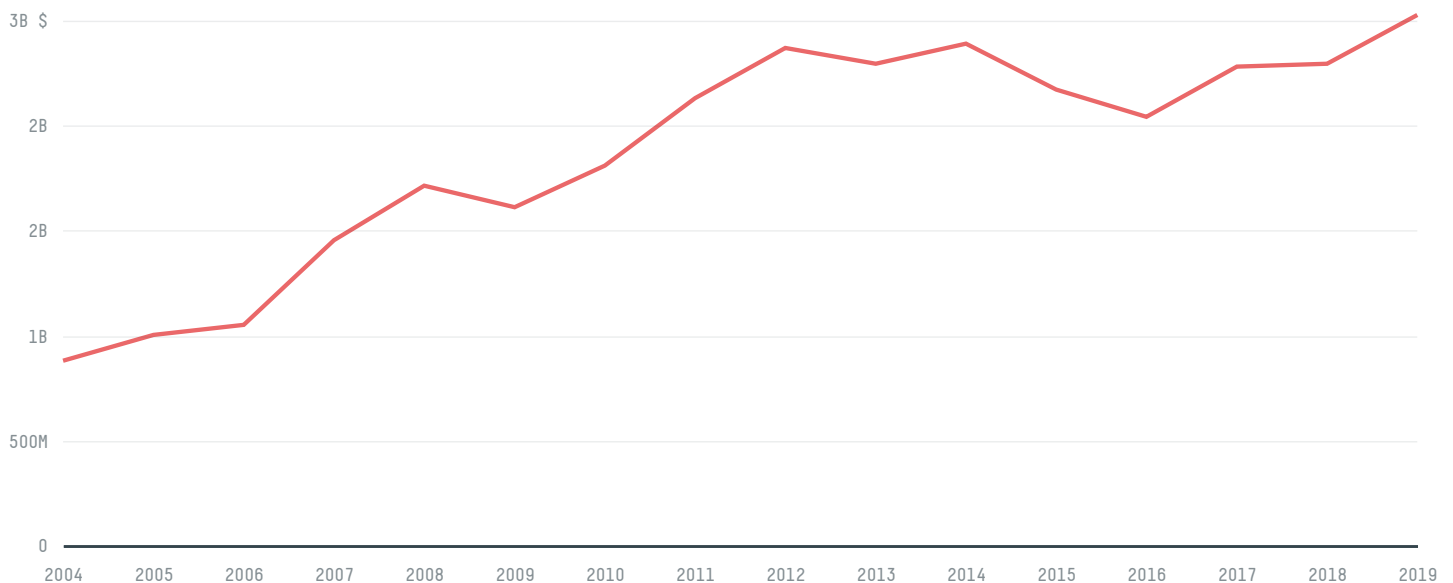

TOP IMPORTS IN 2018

COMMODITY	WORLD IMPORT RANKING	PRODUCTION	IMPORTS	VALUE
SOY	33	63,000	909,297,997	361,989,853
PORK	20	417,426	168,324,404.1	525,290,660
SUGARCANE	110	33,506,830	165,096,270	20,722,026
PALM OIL	41	-	145,464,905.9	98,336,139
COFFEE	17	0	115,798,423.8	624,128,832
COCOA	21	0	54,016,665	218,902,367
WOOD PULP	22	-	51,115,216	46,169,966
CORN	104	387,240	29,957,041.6	23,596,725
BEEF	62	2,219,103	22,435,889.6	93,471,281
COTTON	30	2,500,000	17,745,819.2	16,261,049
SHRIMP	24	4,205.4	17,010,145	206,753,358
CHICKEN	84	1,193,467	13,144,010.9	46,334,084
PALM KERNEL	33	-	6,965,482	11,318,857

IMPORT TRAJECTORY OF AUSTRALIA