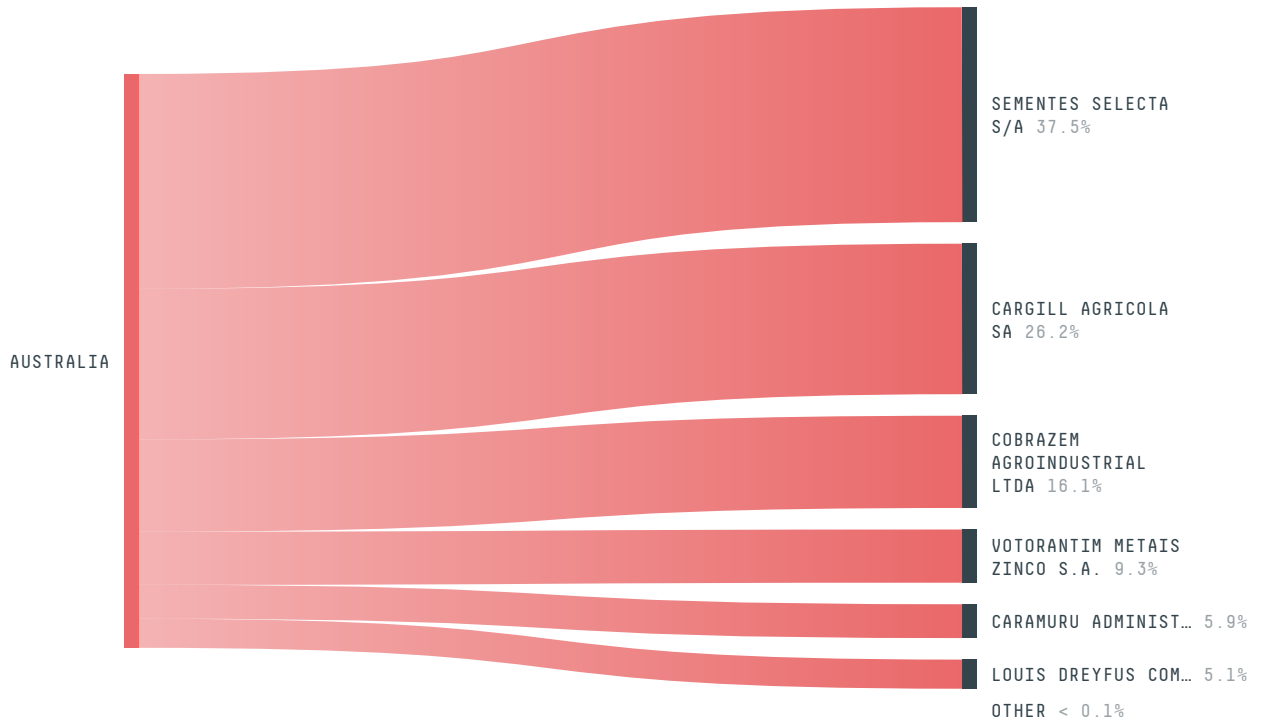

TOP EXPORT TRADERS OF SOY IN AUSTRALIA IN 2018