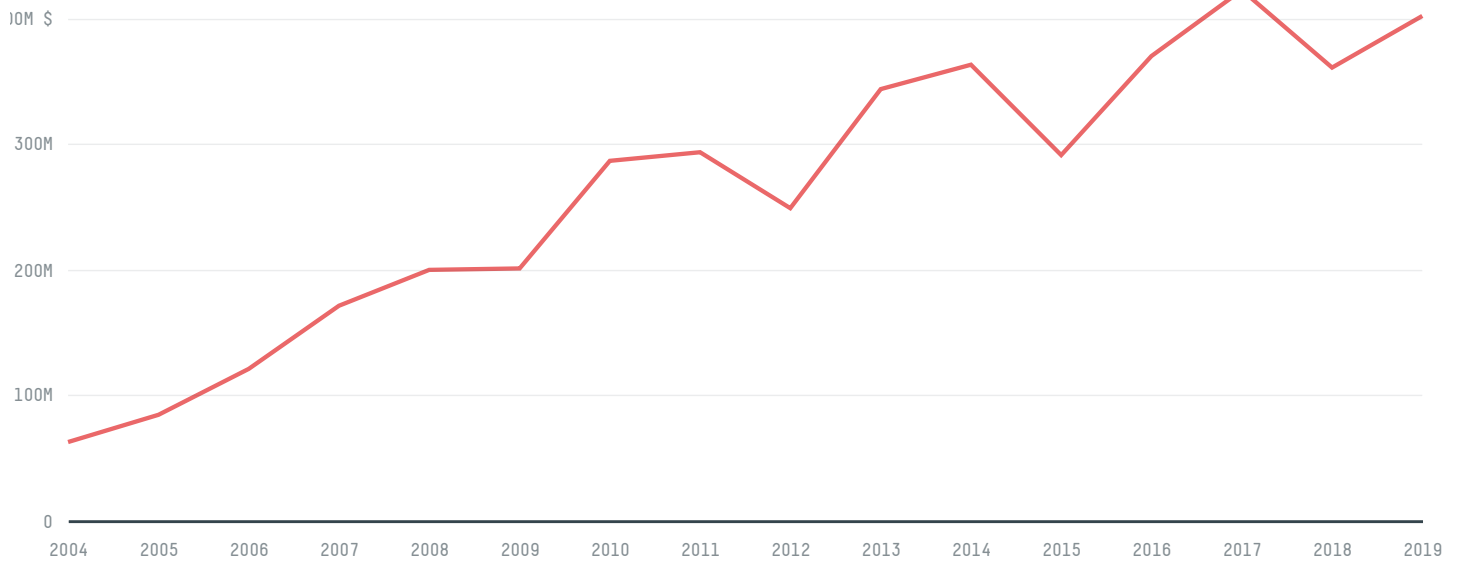

IMPORT TRAJECTORY OF AZERBAIJAN