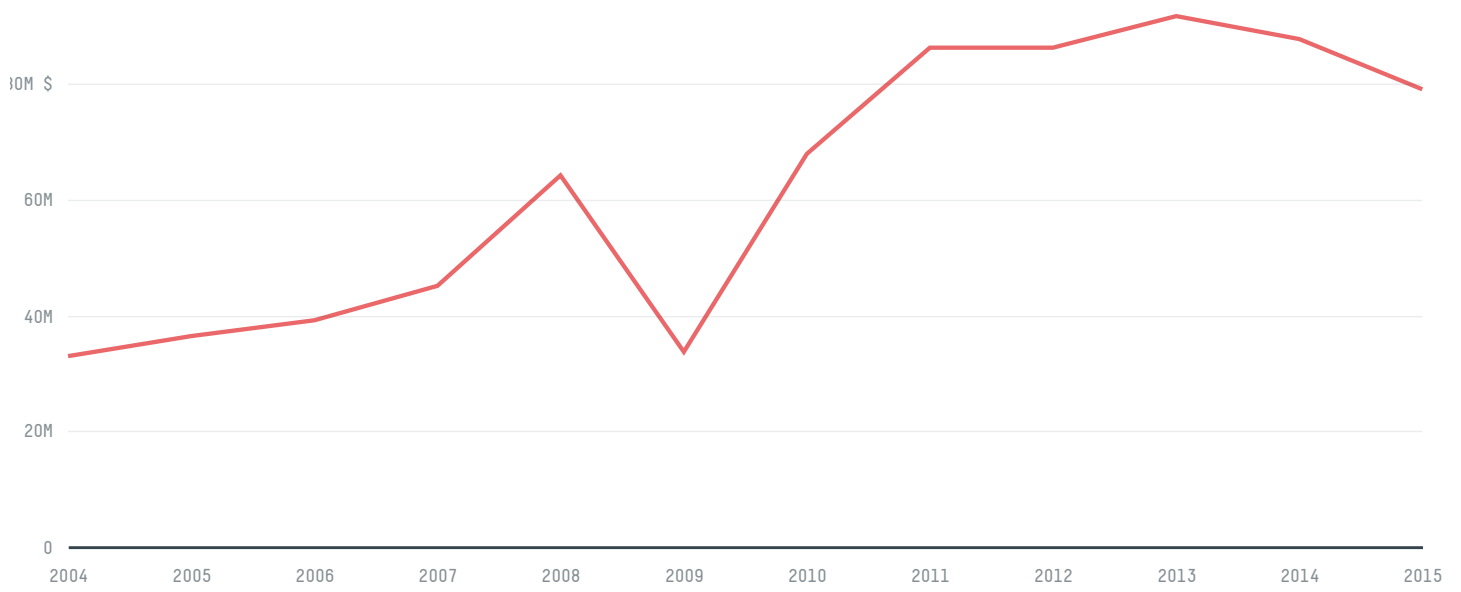

IMPORT TRAJECTORY OF NEW CALEDONIA