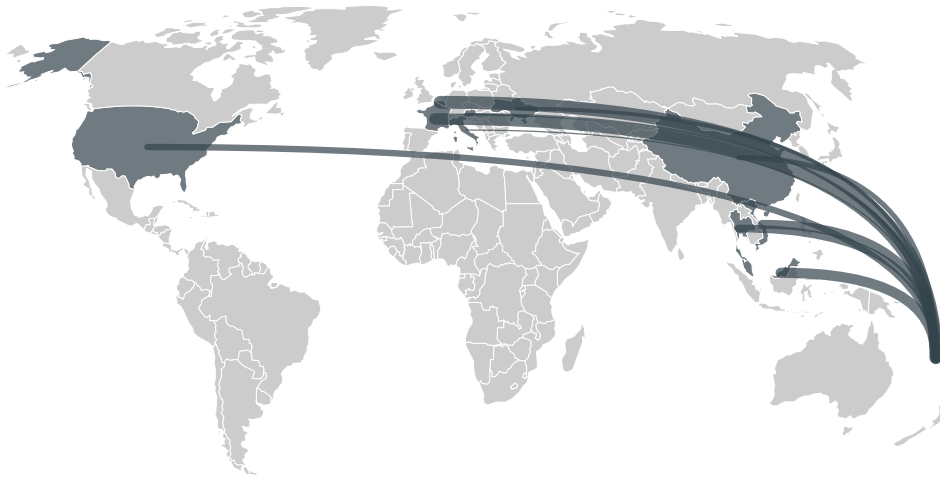

trase

NEW CALEDONIA (importer)

ACTIVITY COMMODITY YEAR
Importer **Soy** **2014**

POPULATION SURFACE AREA AGRICULTURAL LAND AREA FORESTED LAND AREA
268,050 **18,580** **1,842.4** **8,390**

NEW CALEDONIA is the world's 150th largest country by area, 177th largest by population size and is the world's largest economy (by GDP). Forests make up 45% of its area, and agriculture 10%. It's placement in the Human Development Index is 0.0. NEW CALEDONIA is a signatory to NYDF ENDORSER and ADP SIGNATORY.

TOP IMPORTS IN 2014

COMMODITY	WORLD IMPORT RANKING	PRODUCTION	IMPORTS	VALUE
CHICKEN	88	866	10,015,931	26,972,899
SOY	122	0	3,614,721.2	2,628,790

IMPORT TRAJECTORY OF NEW CALEDONIA

TOP EXPORT TRADERS OF SOY IN NEW CALEDONIA IN 2014

TOP EXPORT COUNTRIES OF SOY TO NEW CALEDONIA IN 2014

BELGIUM	37%
FRANCE	24.8%
MALAYSIA	22.2%
VIETNAM	6.1%
THAILAND	3.5%
UNITED STATES	2.6%
CHINA (MAINLAND)	2.1%
UKRAINE	1.8%
AUSTRIA	< 0.1%
ITALY	< 0.1%

DEFORESTATION ALERTS IN BRAZIL

Trase is a partnership between

In collaboration with

Donors

This website uses cookies to provide you with an improved user experience. By continuing to browse this site, you consent to the use of cookies and similar technologies. Please visit our [privacy policy](#) for further details.