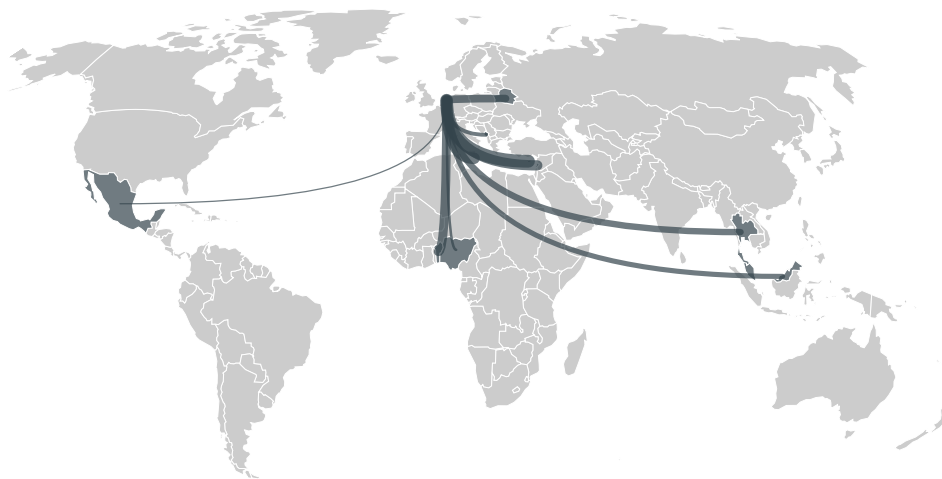

trase

NETHERLANDS (importer)

ACTIVITY	COMMODITY	YEAR
Importer	Soy	2018

POPULATION	GDP	SURFACE AREA
17,231,624	914,043,438,179.6	41,540

AGRICULTURAL LAND AREA	FORESTED LAND AREA
17,960	3,766

NETHERLANDS is the world's 130th largest country by area, 65th largest by population size and is the world's 17th largest economy (by GDP). Forests make up 9% of its area, and agriculture 43%. It's placement in the Human Development Index is 0.934. NETHERLANDS is a signatory to NYDF ENDORSER and ADP SIGNATORY.

TOP IMPORTS IN 2018

COMMODITY	WORLD IMPORT RANKING	PRODUCTION	IMPORTS	VALUE
SUGARCANE	8	0	19,759,748,224.3	907,149,624
SOY	3	0	7,176,362,021.1	2,947,087,221
CORN	5	84,894	6,121,004,667	1,395,167,246
PALM OIL	4	-	2,671,246,777.8	1,824,676,988
COCOA	1	0	1,384,804,175	3,484,704,100
CHICKEN	2	1,015,336	1,049,579,299.9	2,274,600,844
BEEF	9	385,859	558,257,333.6	2,780,433,284
PORK	12	1,461,345	358,887,801.3	988,322,923
COFFEE	9	0	322,133,455	1,459,522,695
PALM KERNEL	5	-	232,475,014	261,172,085
WOOD PULP	10	-	227,794,840	127,965,508
SHRIMP	8	0	60,019,093	478,491,010
COTTON	60	0	3,755,476.6	8,607,382

IMPORT TRAJECTORY OF NETHERLANDS

TOP EXPORT TRADERS OF SOY IN NETHERLANDS IN 2018

TOP EXPORT COUNTRIES OF SOY TO NETHERLANDS IN 2018

CYPRUS	21.4%
MALTA	20.5%
LEBANON	13.3%
BENIN	12.3%
BELARUS	9.8%
THAILAND	8.1%
MALAYSIA	6.1%
MONTENEGRO	5.3%
NIGERIA	2%
MEXICO	1.3%

DEFORESTATION ALERTS IN BRAZIL

There were **85,218** GLAD alerts reported in the week of the **18th of January 2021**. This was **normal** compared to the same week in previous years.

Caution: GLAD alerts from the last six months are preliminary. Revisions are made as unconfirmed alerts are removed from the data and alert totals are finalized six months after posting. Source: **Global Forest Watch**