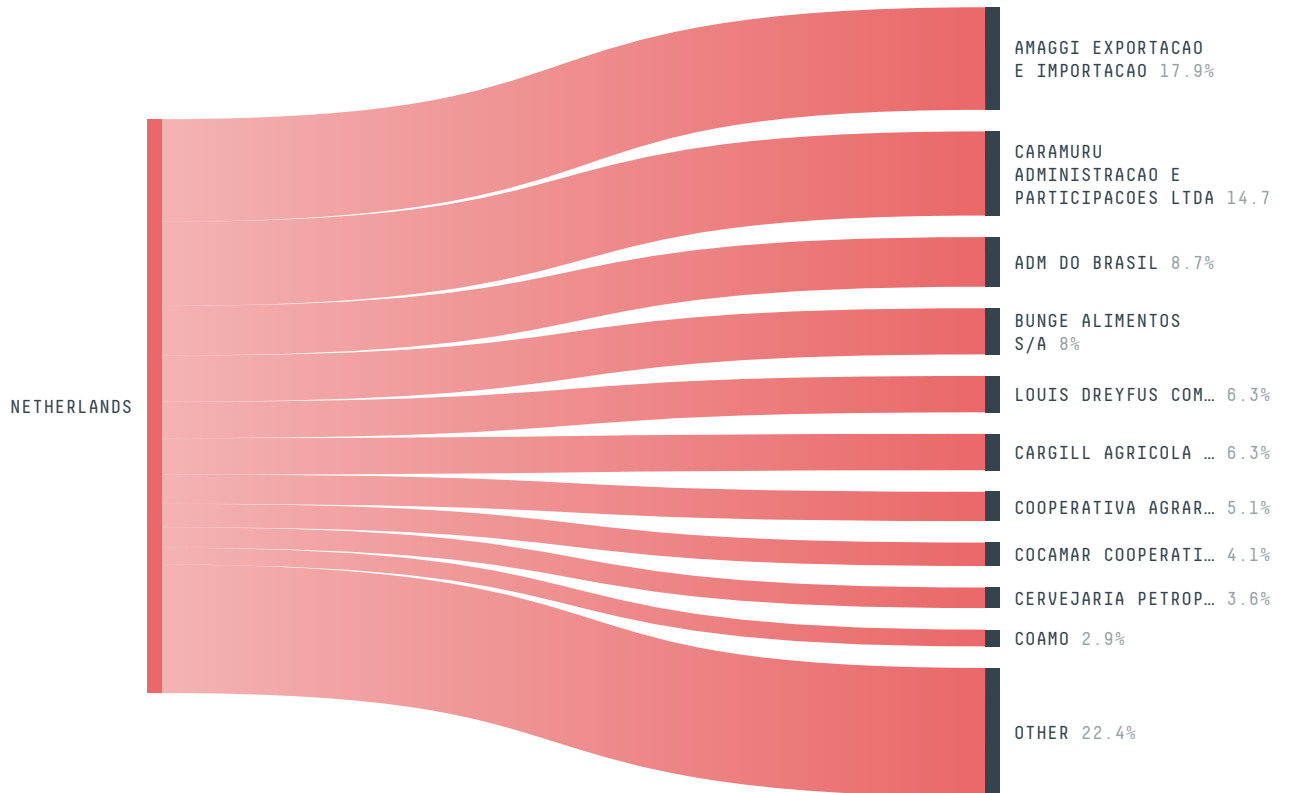

TOP EXPORT TRADERS OF SOY IN NETHERLANDS IN 2018