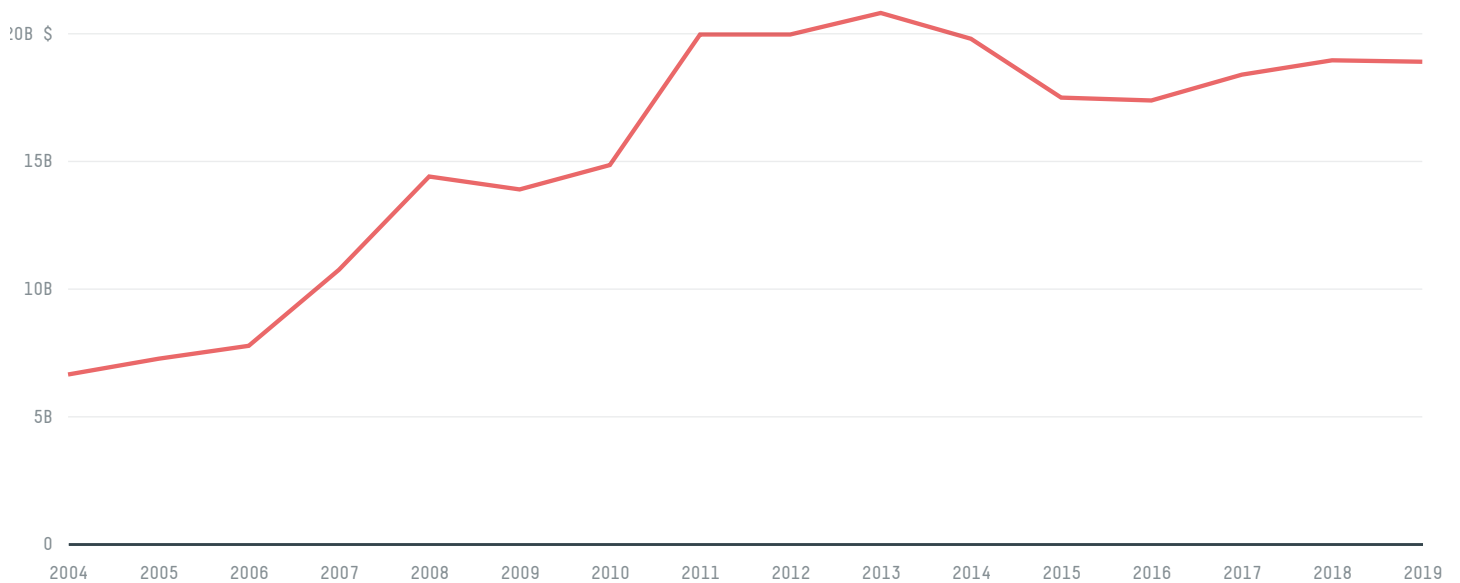

TOP IMPORTS IN 2018

COMMODITY	WORLD IMPORT RANKING	PRODUCTION	IMPORTS	VALUE
SUGARCANE	8	0	19,759,748,224.3	907,149,624
SOY	3	0	7,176,362,021.1	2,947,087,221
CORN	5	84,894	6,121,004,667	1,395,167,246
PALM OIL	4	-	2,671,246,777.8	1,824,676,988
COCOA	1	0	1,384,804,175	3,484,704,100
CHICKEN	2	1,015,336	1,049,579,299.9	2,274,600,844
BEEF	9	385,859	558,257,333.6	2,780,433,284
PORK	12	1,461,345	358,887,801.3	988,322,923
COFFEE	9	0	322,133,455	1,459,522,695
PALM KERNEL	5	-	232,475,014	261,172,085
WOOD PULP	10	-	227,794,840	127,965,508
SHRIMP	8	0	60,019,093	478,491,010
COTTON	60	0	3,755,476.6	8,607,382

IMPORT TRAJECTORY OF NETHERLANDS