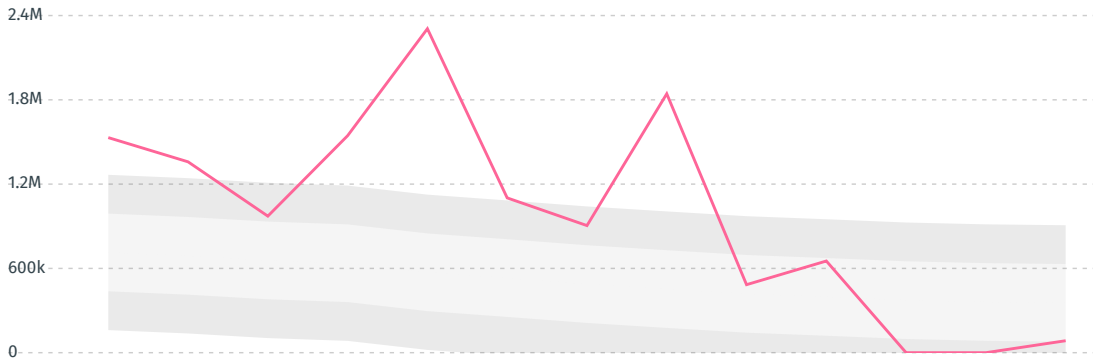

IMPORT TRAJECTORY OF NETHERLANDS

TOP EXPORT TRADERS OF SOY IN NETHERLANDS IN 2018

TOP EXPORT COUNTRIES OF SOY TO NETHERLANDS IN 2018

CYPRUS	21.4%
MALTA	20.5%
LEBANON	13.3%
BENIN	12.3%
BELARUS	9.8%
THAILAND	8.1%
MALAYSIA	6.1%
MONTENEGRO	5.3%
NIGERIA	2%
MEXICO	1.3%

DEFORESTATION ALERTS IN BRAZIL

There were **85,218** GLAD alerts reported in the week of the **18th of January 2021**. This was **normal** compared to the same week in previous years.

Caution: GLAD alerts from the last six months are preliminary. Revisions are made as unconfirmed alerts are removed from the data and alert totals are finalized six months after posting. Source: **Global Forest Watch**