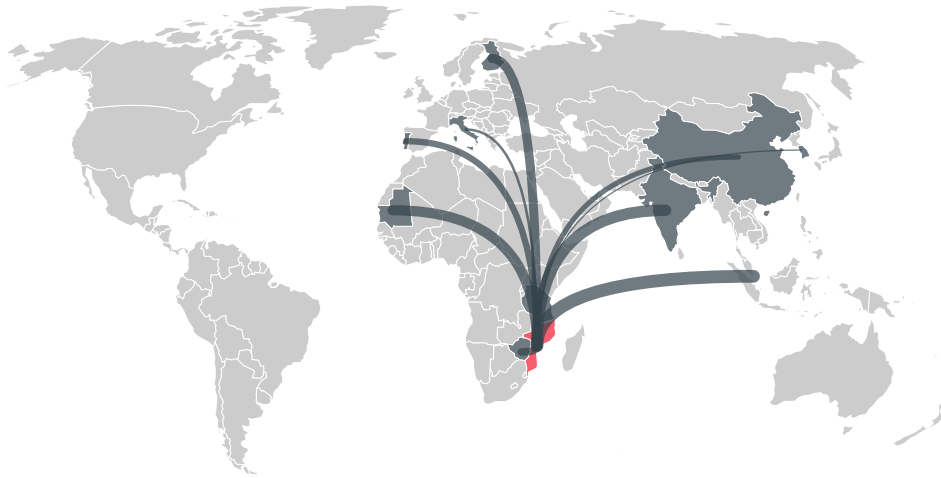

MOZAMBIQUE is the world's 34th largest country by area, 47th largest by population size and is the world's 126th largest economy (by GDP). Forests make up 48% of its area, and agriculture 64%. It's placement in the Human Development Index is 0.446. MOZAMBIQUE is a signatory to NYDF ENDORSER and ADP SIGNATORY.

TOP IMPORTS IN 2018

COMMODITY	WORLD IMPORT RANKING	PRODUCTION	IMPORTS	VALUE
SUGARCANE	114	3,072,851	110,548,109.6	7,738,704
SOY	83	0	62,613,885.1	47,350,489
CORN	115	1,654,143	11,786,990.5	57,226,787
CHICKEN	99	86,363	8,884,812	13,535,898
BEEF	102	13,884	4,181,541.4	15,812,115
PORK	90	111,865	2,156,469.7	5,971,441
COCOA	108	0	106,228	783,765
PALM OIL	141	-	103,502.1	86,785,901

IMPORT TRAJECTORY OF MOZAMBIQUE

TOP EXPORT TRADERS OF SOY IN MOZAMBIQUE IN 2018

TOP EXPORT COUNTRIES OF SOY TO MOZAMBIQUE IN 2018

SINGAPORE	57.1%
INDIA	25.7%
MAURITANIA	14.3%
FINLAND	1%
ZIMBABWE	0.9%
PORTUGAL	0.9%
CHINA (MAINLAND)	< 0.1%
TANZANIA	< 0.1%
ITALY	< 0.1%
SOUTH KOREA	< 0.1%

Trase is a partnership between

In collaboration with

Donors

Stockholm Environment Institute

vizzuality

The Global Environment Facility

WWF

Europe