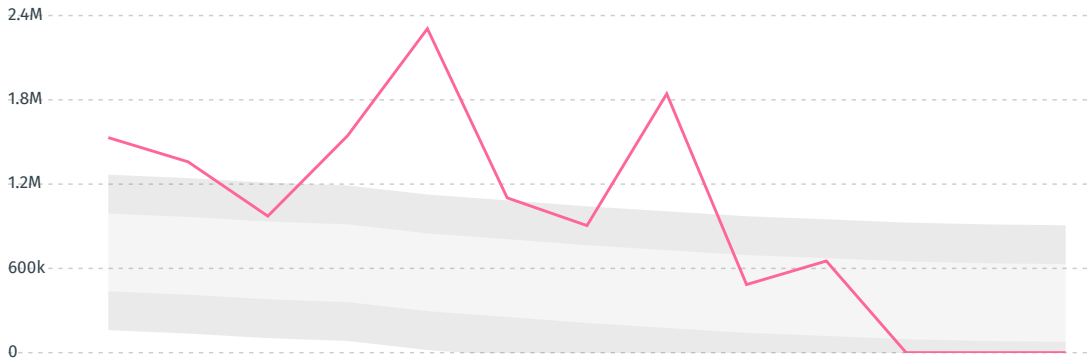

trase

MARTINIQUE (importer)

ACTIVITY COMMODITY YEAR
Importer **Soy** **2004**

MARTINIQUE is the world's largest country by area, largest by population size and is the world's largest economy (by GDP). It's placement in the Human Development Index is 0.0. MARTINIQUE is a signatory to NYDF ENDORSER and ADP SIGNATORY.

TOP IMPORTS IN 2004

COMMODITY	WORLD IMPORT RANKING	PRODUCTION	IMPORTS	VALUE
SOY	-	0	-	-
BEEF	-	1,700	-	-
SHRIMP	-	9	-	-

TOP EXPORT TRADERS OF SOY IN MARTINIQUE IN 2004

TOP EXPORT COUNTRIES OF SOY TO MARTINIQUE IN 2004

DEFORESTATION ALERTS IN BRAZIL

There were **506** GLAD alerts reported in the week of the **18th of January 2021**. This was **low** compared to the same week in previous years.

Caution: GLAD alerts from the last six months are preliminary. Revisions are made as unconfirmed alerts are removed from the data and alert totals are finalized six months after posting. Source: **Global Forest Watch**