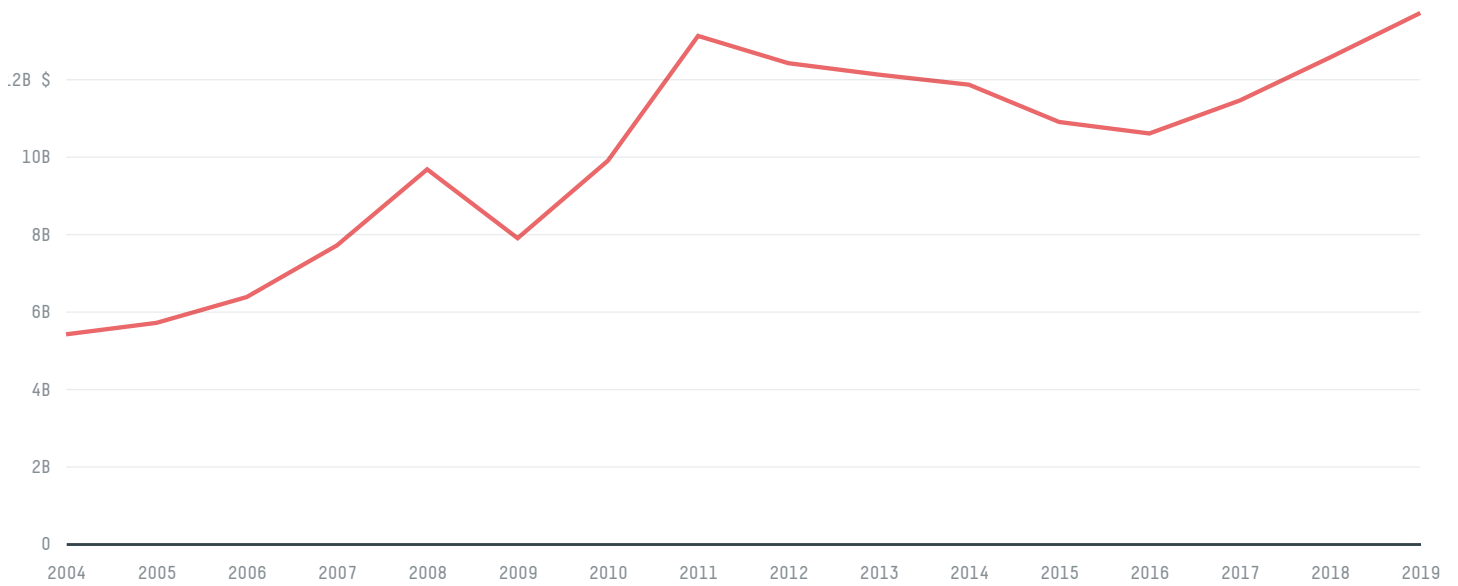

TOP IMPORTS IN 2018

COMMODITY	WORLD IMPORT RANKING	PRODUCTION	IMPORTS	VALUE
SUGARCANE	7	0	20,023,008,113	961,336,303
CORN	1	74,368	10,225,478,565.5	2,159,537,707
SOY	10	89,410	3,471,426,173.5	1,591,859,923
PALM OIL	15	-	637,436,767.1	388,358,130
PORK	9	1,324,718	605,135,045.1	1,844,016,790
BEEF	7	281,897	589,962,437.4	3,046,245,782
WOOD PULP	5	-	541,028,546	421,033,539
COTTON	6	0	359,542,185.3	437,486,517
CHICKEN	22	819,788	173,468,596.7	384,886,985
COFFEE	14	0	170,287,359.3	710,972,880
SHRIMP	6	4,515	78,327,422	513,002,741
COCOA	30	0	22,004,120	66,159,986
PALM KERNEL	29	-	10,663,535	13,491,019

IMPORT TRAJECTORY OF SOUTH KOREA