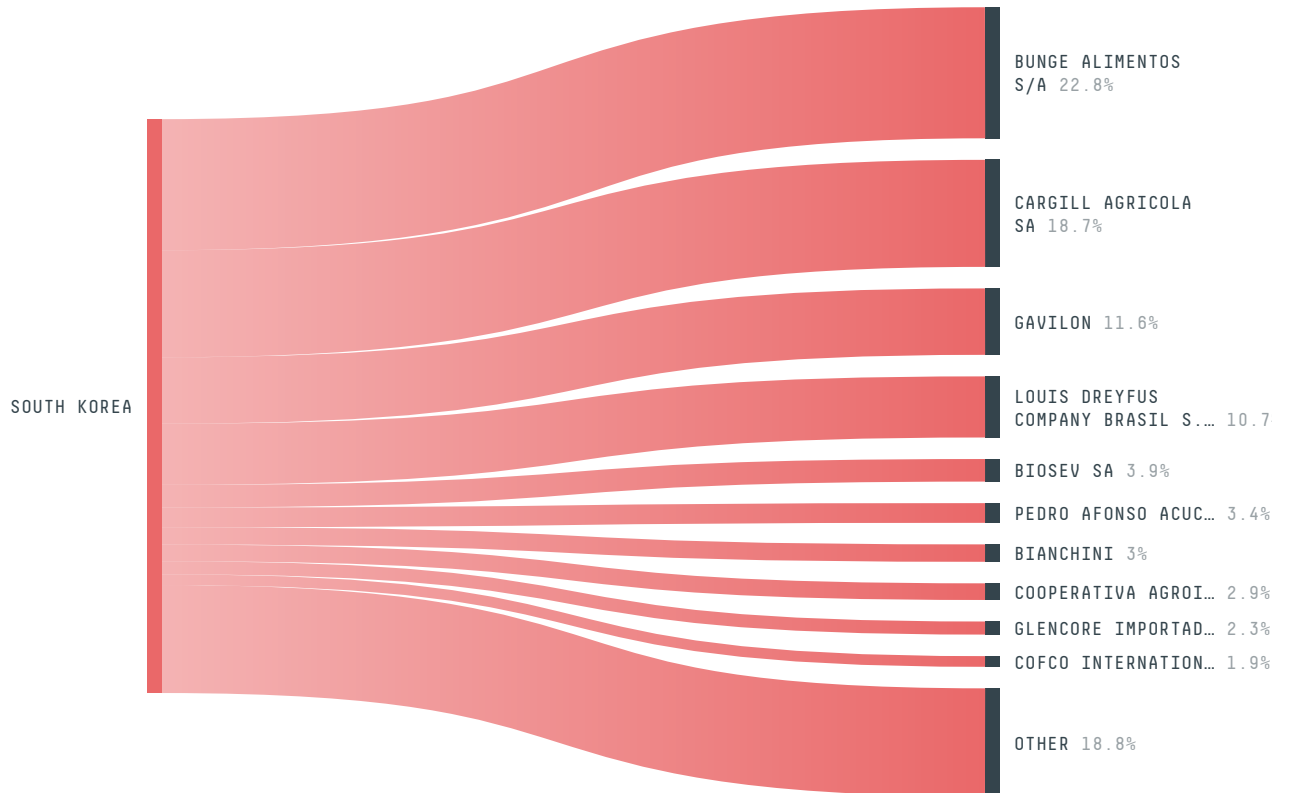

TOP EXPORT TRADERS OF SOY IN SOUTH KOREA IN 2018