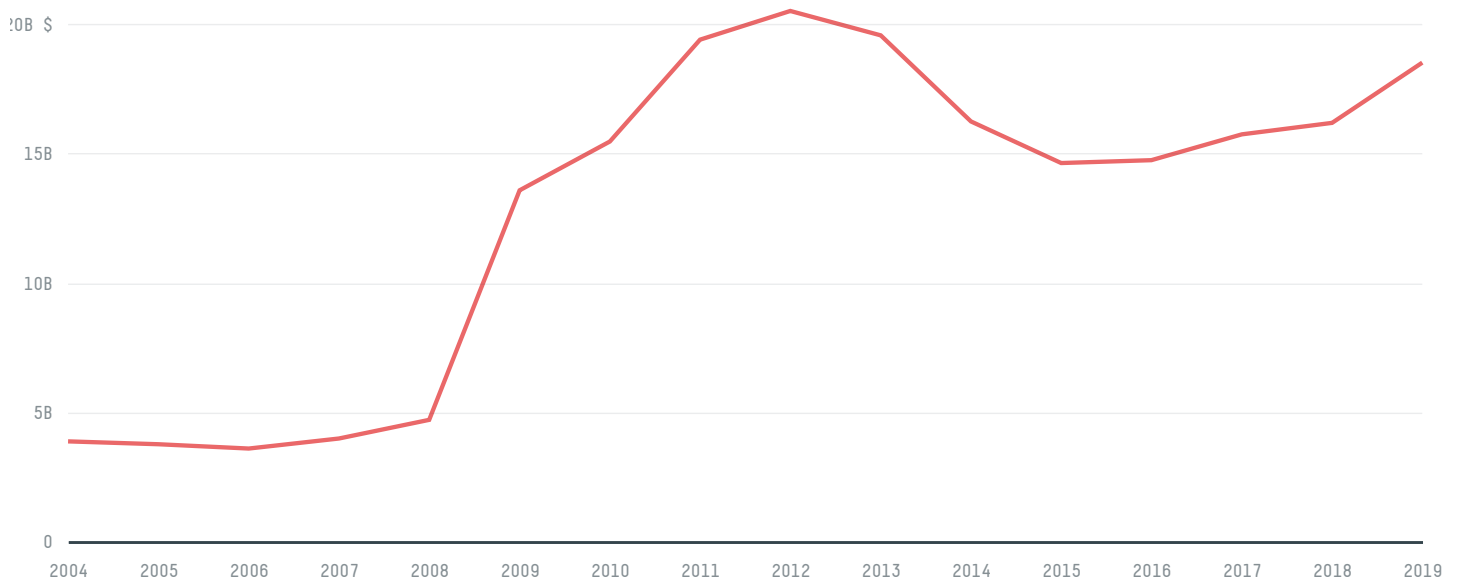

TOP IMPORTS IN 2018

COMMODITY	WORLD IMPORT RANKING	PRODUCTION	IMPORTS	VALUE
BEEF	5	475,346	958,541,279.6	4,631,540,726
PORK	5	1,284,225	680,670,210.2	2,657,520,064
COFFEE	5	0	409,822,247	1,266,850,426
SHRIMP	4	1,500	157,461,297	1,705,543,140
COCOA	15	0	121,338,847	405,980,574
COTTON	15	0	90,417,214.2	172,379,895
PALM KERNEL	9	-	79,394,580	93,180,248
SUGARCANE	140	1,217,298	8,801,702	451,544,032
CORN	123	165	5,495,702.7	3,374,644,597
SOY	63	211,300	2,695,406.2	13,039,019
CHICKEN	63	2,250,347	396,073.4	9,018,408
PALM OIL	-	-	-	-
WOOD PULP	111	-	0	1,405,935,555

IMPORT TRAJECTORY OF JAPAN