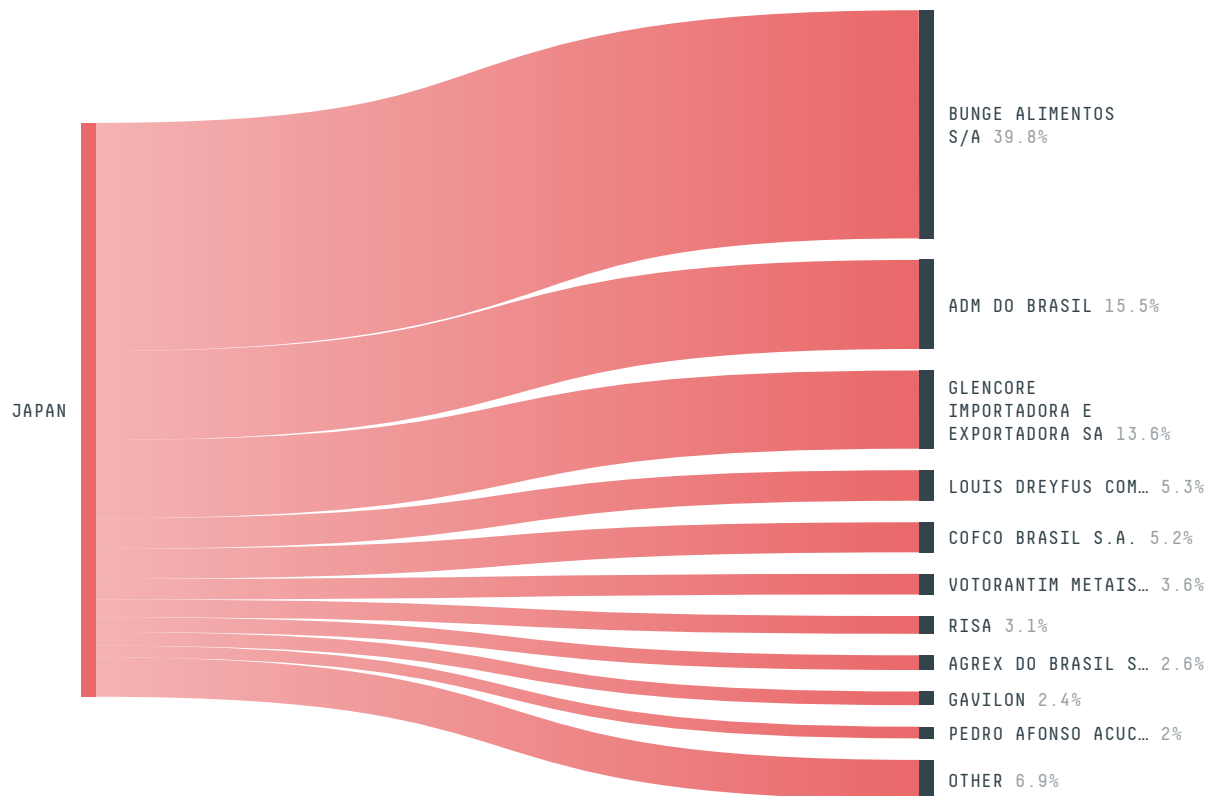

TOP EXPORT TRADERS OF SOY IN JAPAN IN 2018