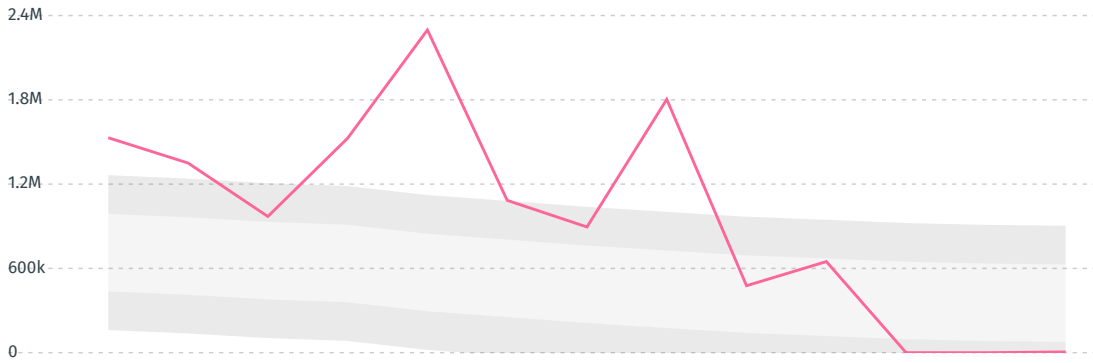

DEFORESTATION ALERTS IN BRAZIL

There were **5,494** GLAD alerts reported in the week of the **18th of January 2021**. This was **low** compared to the same week in previous years.

Caution: GLAD alerts from the last six months are preliminary. Revisions are made as unconfirmed alerts are removed from the data and alert totals are finalized six months after posting. Source: **Global Forest Watch**