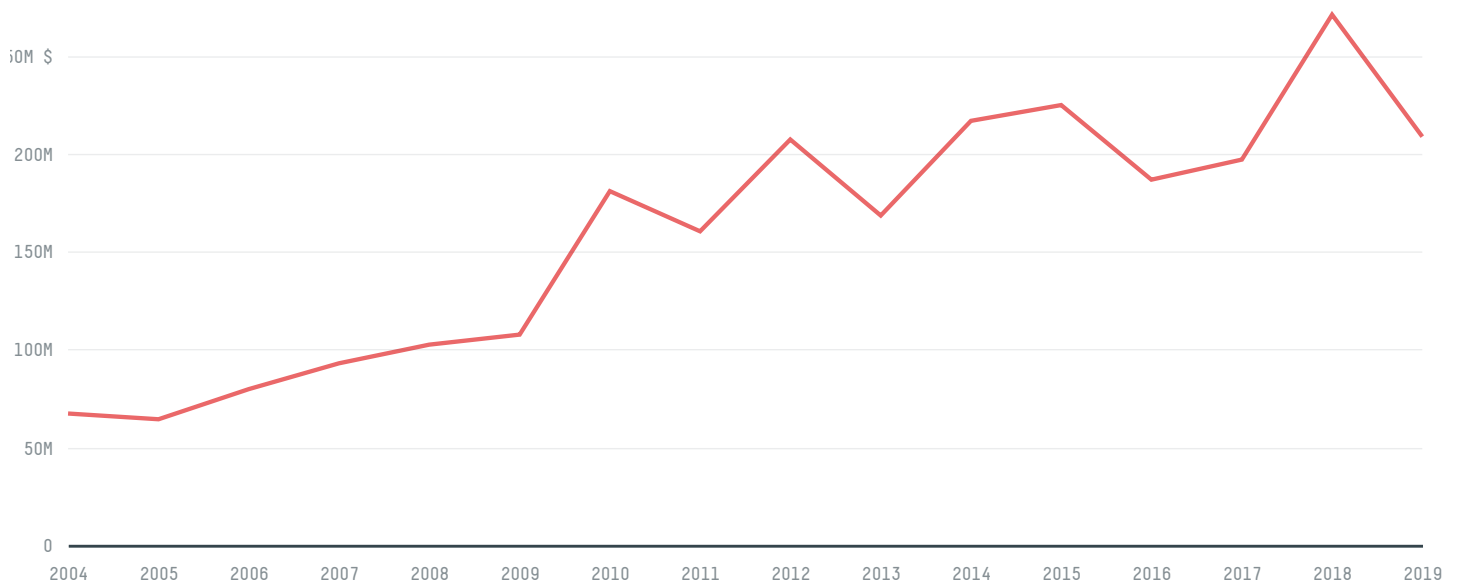

TOP IMPORTS IN 2017

COMMODITY	WORLD IMPORT RANKING	PRODUCTION	IMPORTS	VALUE
SUGARCANE	79	1,817,147	809,856,187.5	47,733,766
SOY	79	618	92,472,713.5	35,231,098
BEEF	35	32,702	60,149,911.4	49,149,689
PORK	34	7,366	57,806,036.8	37,915,105
CORN	110	1,025,000	20,543,658.8	10,391,794
PALM OIL	102	-	6,754,450.5	5,734,858
CHICKEN	146	44,724	366,247.3	4,688,426
WOOD PULP	75	-	270,246	166,097
COCOA	157	2,034,000	1,415	10,133

IMPORT TRAJECTORY OF COTE D'IVOIRE