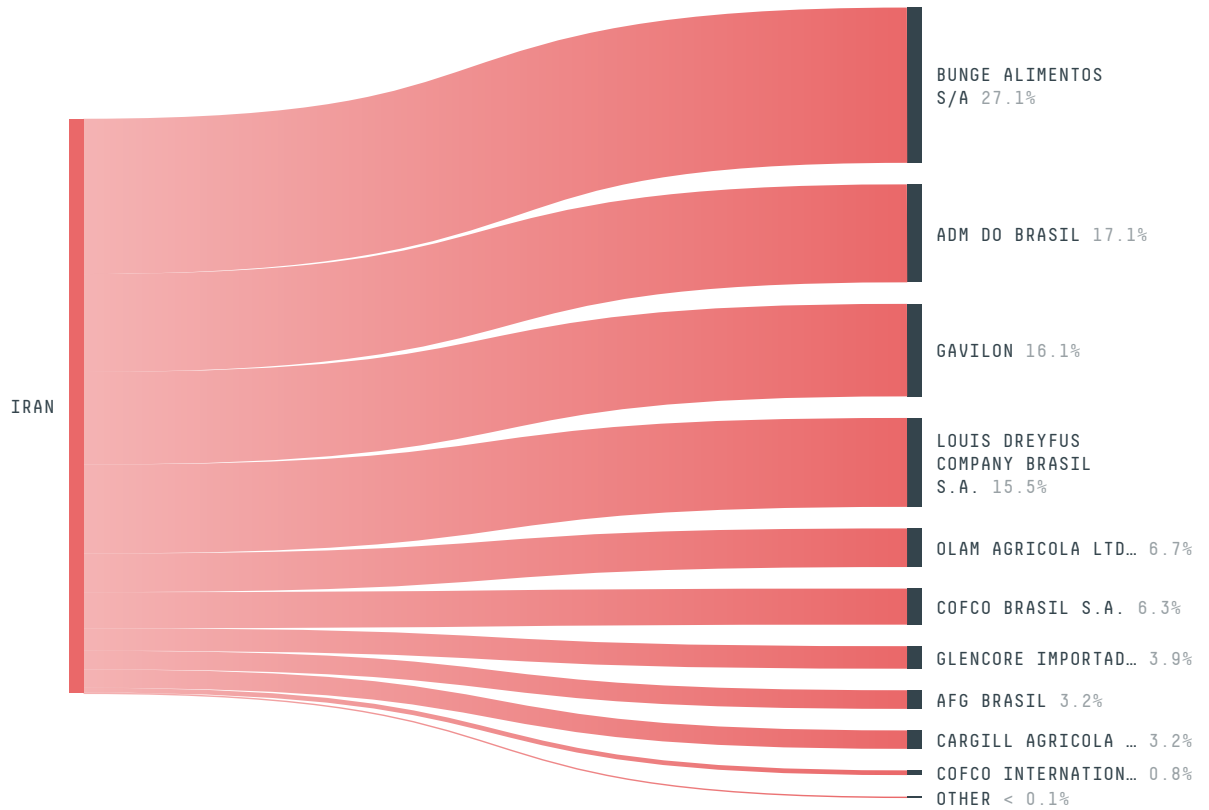

trase

IRAN (importer)

ACTIVITY COMMODITY YEAR
Importer **Soy** **2018**

POPULATION GDP AGRICULTURAL LAND AREA
81,800,269 **453,996,479,250.2** **459,540**

FORESTED LAND AREA
106,919.8

IRAN is the world's largest country by area, 19th largest by population size and is the world's 27th largest economy (by GDP). It's placement in the Human Development Index is 0.797. IRAN is a signatory to NYDF ENDORSER and ADP SIGNATORY.

TOP IMPORTS IN 2018

COMMODITY	WORLD IMPORT RANKING	PRODUCTION	IMPORTS	VALUE
CORN	4	1,338,258	8,995,905,323.2	2,127,826,497
SUGARCANE	42	8,114,804	2,142,190,244.1	103,023,465
WOOD PULP	24	-	223,112,635	212,166,808
BEEF	22	455,342	162,933,038.8	518,851,862
COCOA	29	0	27,313,182	93,423,783
COFFEE	56	0	20,243,572.5	42,017,302
SOY	146	210,000	1,237.2	10,368
PALM OIL	-	-	-	-

IMPORT TRAJECTORY OF IRAN

TOP EXPORT TRADERS OF SOY IN IRAN IN 2018

TOP EXPORT COUNTRIES OF SOY TO IRAN IN 2018

INDIA	39.6%
ARGENTINA	26.3%
TURKEY	17%
UNITED STATES	10.2%
RUSSIAN FEDERATION	3.8%
CANADA	2.6%
BRAZIL	0.5%
CHINA (MAINLAND)	< 0.1%
SPAIN	< 0.1%
GERMANY	< 0.1%

DEFORESTATION ALERTS IN BRAZIL

There were **38,855** GLAD alerts reported in the week of the 18th of January 2021. This was **low** compared to the same week in previous years.

Caution: GLAD alerts from the last six months are preliminary. Revisions are made as unconfirmed alerts are removed from the data and alert totals are finalized six months after posting. Source: **Global Forest Watch**