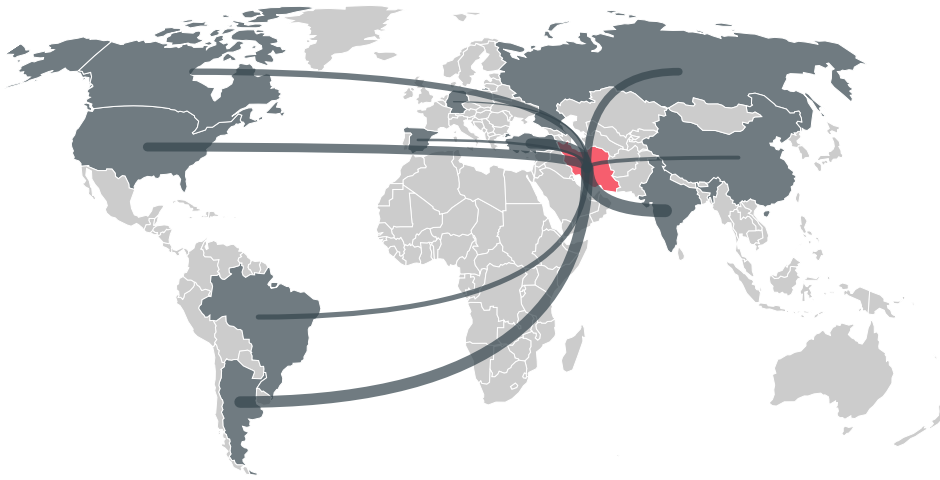

TOP IMPORTS IN 2018

COMMODITY	WORLD IMPORT RANKING	PRODUCTION	IMPORTS	VALUE
CORN	4	1,338,258	8,995,905,323.2	2,127,826,497
SUGARCANE	42	8,114,804	2,142,190,244.1	103,023,465
WOOD PULP	24	-	223,112,635	212,166,808
BEEF	22	455,342	162,933,038.8	518,851,862
COCOA	29	0	27,313,182	93,423,783
COFFEE	56	0	20,243,572.5	42,017,302
SOY	146	210,000	1,237.2	10,368
PALM OIL	-	-	-	-

IMPORT TRAJECTORY OF IRAN

TOP EXPORT TRADERS OF SOY IN IRAN IN 2018

TOP EXPORT COUNTRIES OF SOY TO IRAN IN 2018

INDIA	39.6%
ARGENTINA	26.3%
TURKEY	17%
UNITED STATES	10.2%
RUSSIAN FEDERATION	3.8%
CANADA	2.6%
BRAZIL	0.5%
CHINA (MAINLAND)	< 0.1%
SPAIN	< 0.1%
GERMANY	< 0.1%

DEFORESTATION ALERTS IN BRAZIL

There were **38,855** GLAD alerts reported in the week of the 18th of January 2021. This was **low** compared to the same week in previous years.

Caution: GLAD alerts from the last six months are preliminary. Revisions are made as unconfirmed alerts are removed from the data and alert totals are finalized six months after posting. Source: **Global Forest Watch**

Trase is a partnership between

In collaboration with

Donors

Stockholm Environment Institute

vizzuality

The Global Environment Facility

This website uses cookies to provide you with an improved user experience. By continuing to browse this site, you consent to the use of cookies and similar technologies. Please visit our [privacy policy](#) for further details.