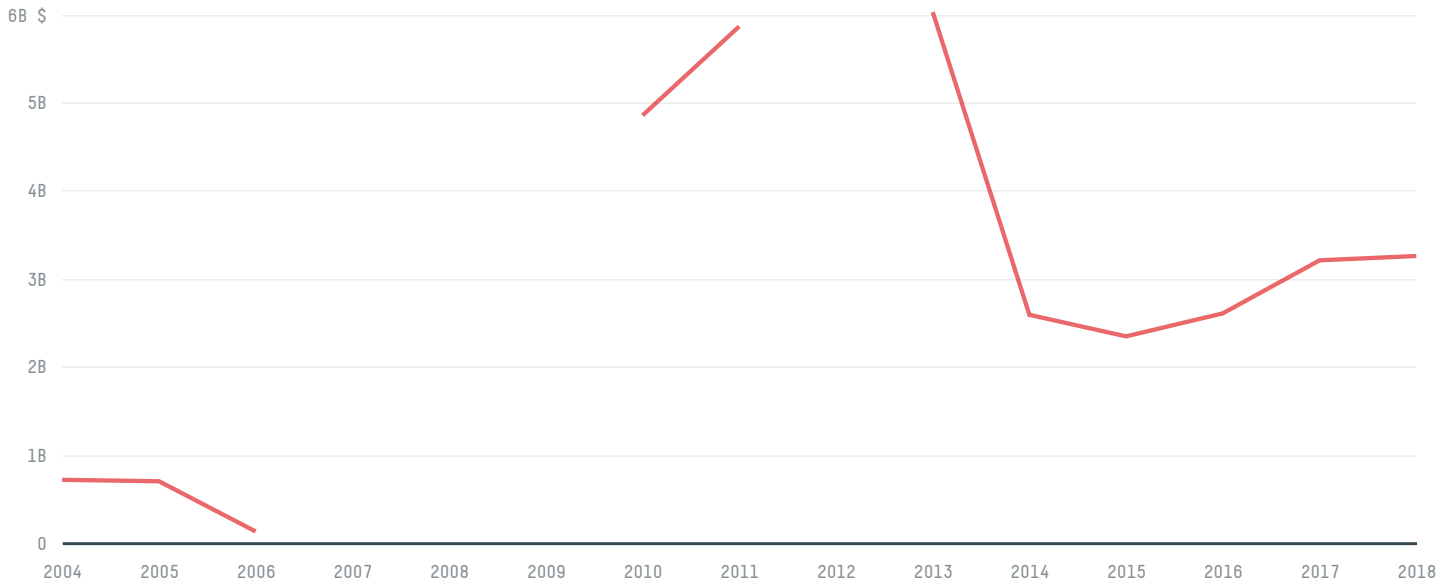

IMPORT TRAJECTORY OF IRAN