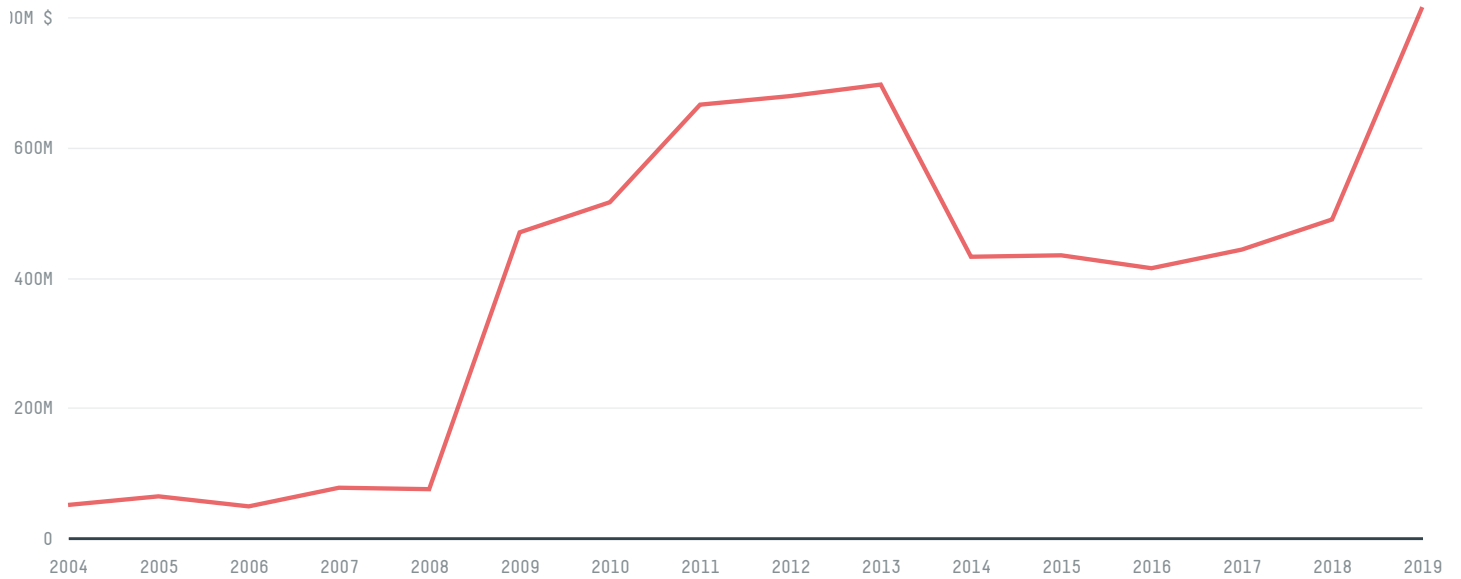

IMPORT TRAJECTORY OF GUATEMALA