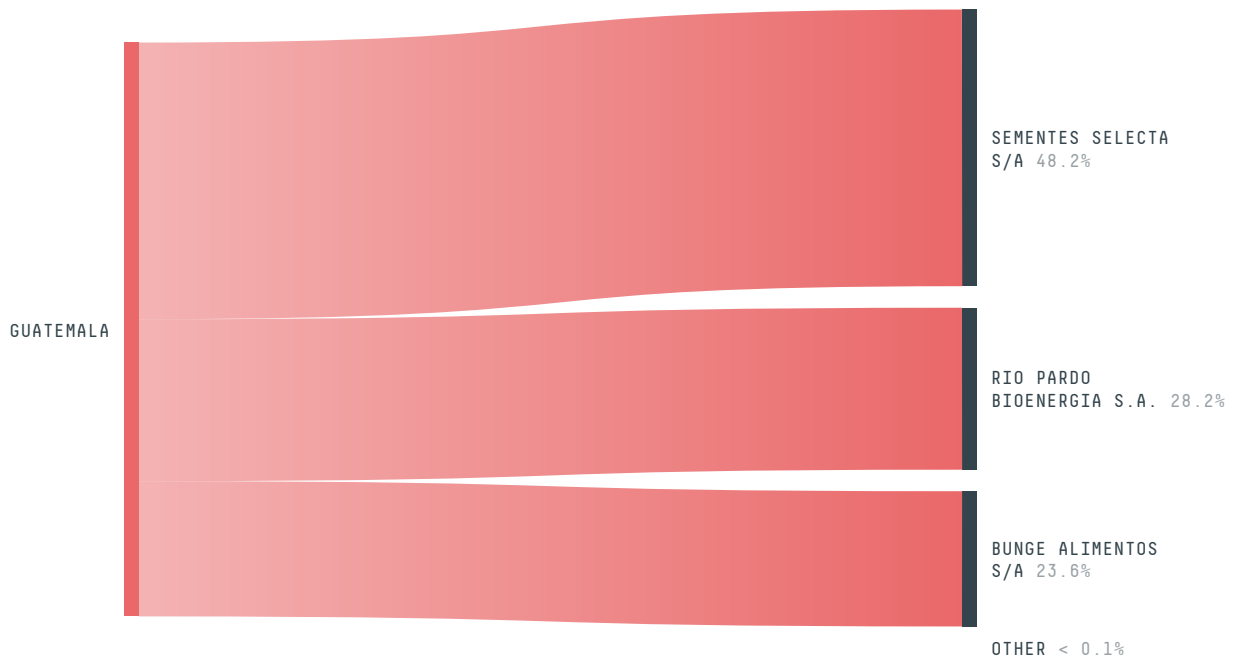

TOP EXPORT TRADERS OF SOY IN GUATEMALA IN 2018