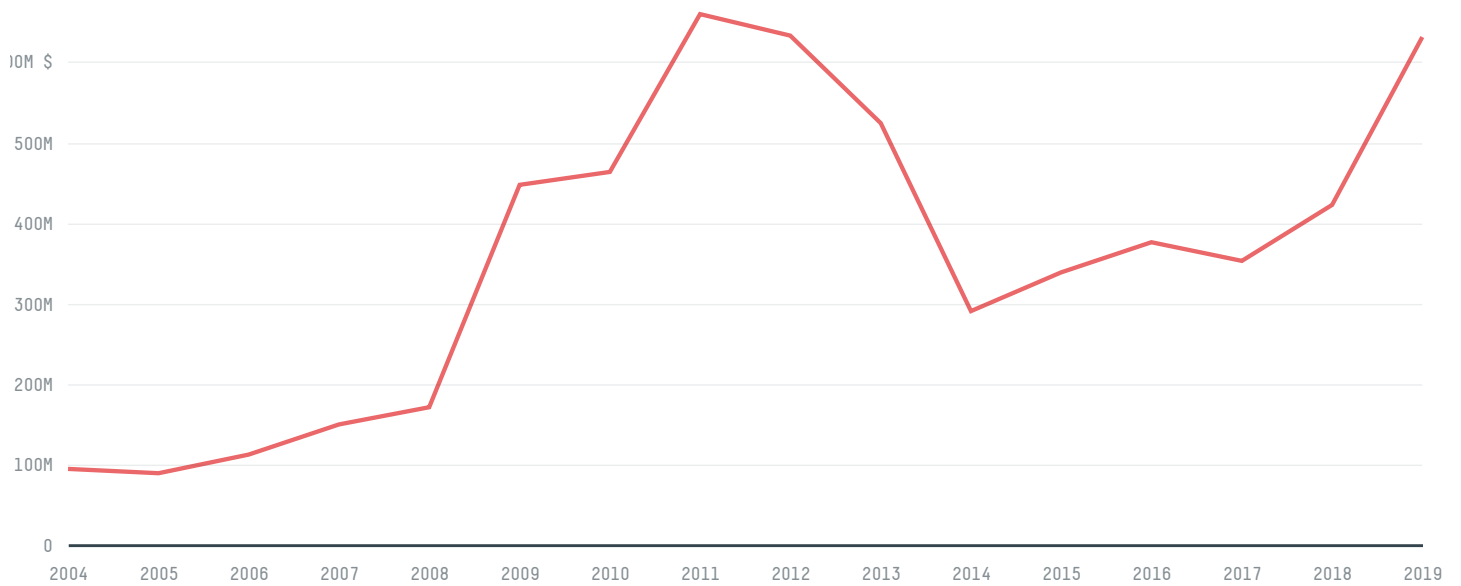

trase

EL SALVADOR (importer)

ACTIVITY COMMODITY YEAR
Importer **Soy** **2009**

POPULATION GDP LAND AREA AGRICULTURAL LAND AREA
6,157,686 **17,601,620,000** **20,720** **15,450**

FORESTED LAND AREA
2,914

EL SALVADOR is the world's 148th largest country by land mass, 106th largest by population size and is the world's 106th largest economy (by GDP). Forests make up 14% of its land mass and agricultural areas, 75%. It's placement in the Human Development Index is 0.647. EL SALVADOR is a signatory to NYDF ENDORSER and ADP SIGNATORY.

TOP IMPORTS IN 2009

COMMODITY	WORLD IMPORT RANKING	PRODUCTION	IMPORTS	VALUE
CORN	37	785,965	445,034,379.9	119,900,717
SOY	62	4,803	172,106,012.9	80,555,755
COTTON	24	68	28,100,739.1	43,198,307
COFFEE	74	76,591	5,151,251.3	22,858,985
COCOA	72	180	1,382,546	2,121,380
WOOD PULP	87	-	205,550	121,390
SHRIMP	-	385.1	-	-

IMPORT TRAJECTORY OF EL SALVADOR

TOP EXPORT TRADERS OF SOY IN EL SALVADOR IN 2009

TOP EXPORT COUNTRIES OF SOY TO EL SALVADOR IN 2009

GUATEMALA 59.3%

COSTA RICA 35.2%

ARGENTINA 2.8%

HONDURAS 2%

MEXICO 0.5%