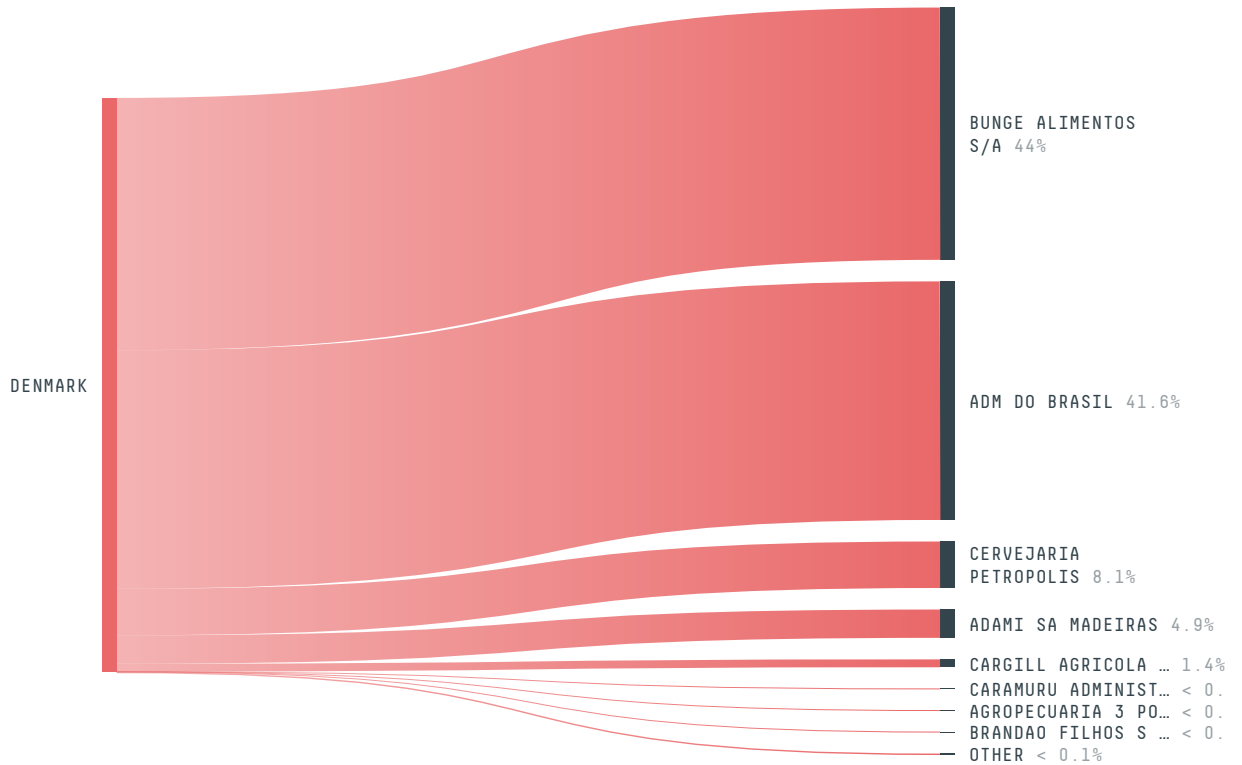

TOP EXPORT TRADERS OF SOY IN DENMARK IN 2018