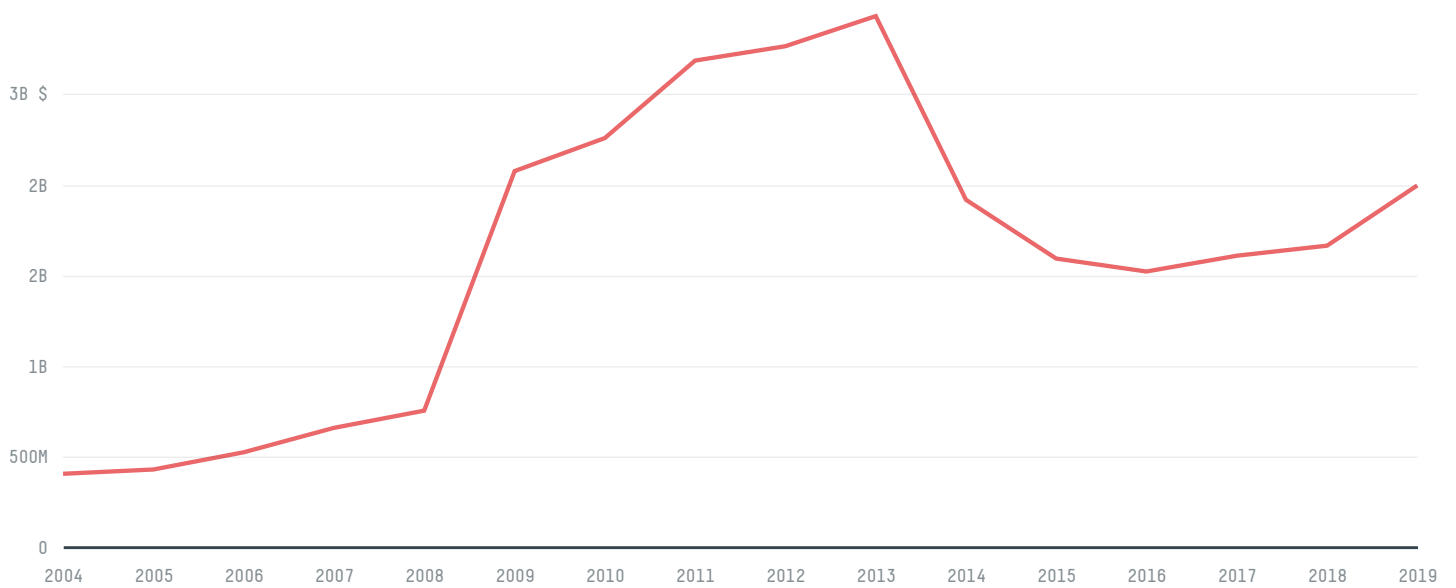

IMPORT TRAJECTORY OF DENMARK