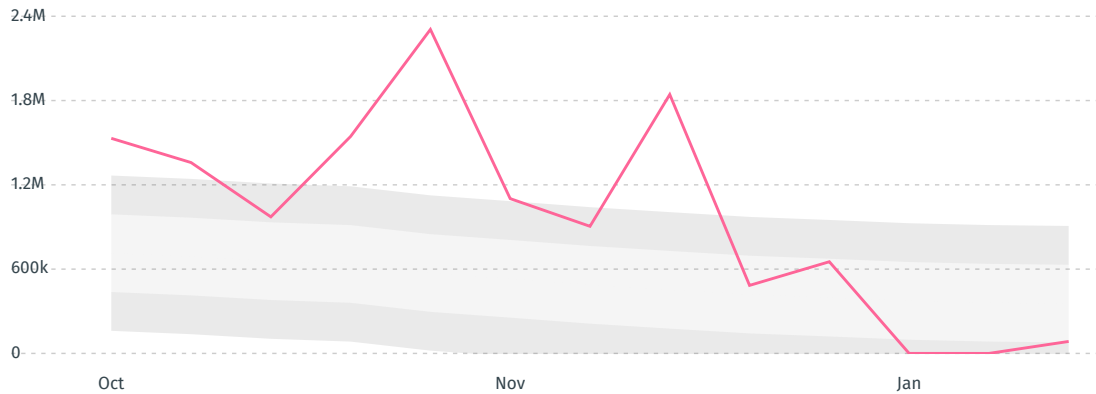

DEFORESTATION ALERTS IN BRAZIL

Trase is a partnership between

In collaboration with

Donors

This website uses cookies to provide you with an improved user experience. By continuing to browse this site, you consent to the use of cookies and similar technologies. Please visit our [privacy policy](#) for further details.

I AGREE