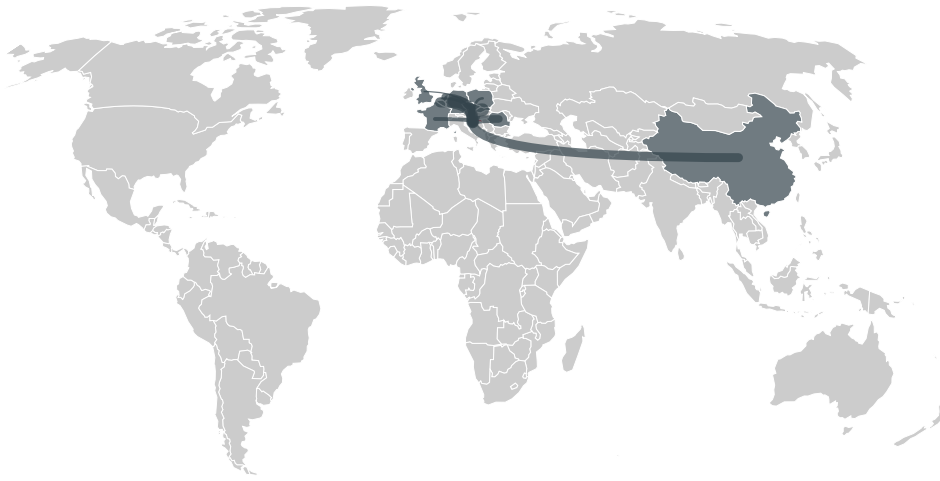

CROATIA is the world's 123rd largest country by area, 126th largest by population size and is the world's 80th largest economy (by GDP). Forests make up 34% of its area, and agriculture 27%. It's placement in the Human Development Index is 0.832. CROATIA is a signatory to NYDF ENDORSER and ADP SIGNATORY.

TOP IMPORTS IN 2016

COMMODITY	WORLD IMPORT RANKING	PRODUCTION	IMPORTS	VALUE
SUGARCANE	65	0	1,442,725,313.4	90,294,230
SOY	66	244,075	179,172,502.6	72,588,280
CORN	95	2,154,470	37,899,924.2	26,751,679
COFFEE	50	0	29,210,697.3	102,414,510
PALM OIL	81	-	20,471,600.4	17,605,665
COCOA	53	0	7,499,065	32,433,548
SHRIMP	69	0	546,181	3,294,772
WOOD PULP	75	-	163,280	255,875

IMPORT TRAJECTORY OF CROATIA

TOP EXPORT TRADERS OF SOY IN CROATIA IN 2016

TOP EXPORT COUNTRIES OF SOY TO CROATIA IN 2016

SLOVAKIA	73%
GERMANY	11.9%
BELGIUM	9.2%
CHINA (MAINLAND)	4.2%
ROMANIA	0.5%
NETHERLANDS	0.4%
CZECH REPUBLIC	0.3%
FRANCE	0.3%
POLAND	0.2%
UNITED KINGDOM	< 0.1%

DEFORESTATION ALERTS IN BRAZIL

Trase is a partnership between

In collaboration with

Donors

This website uses cookies to provide you with an improved user experience. By continuing to browse this site, you consent to the use of cookies and similar technologies. Please visit our [privacy policy](#) for further details.