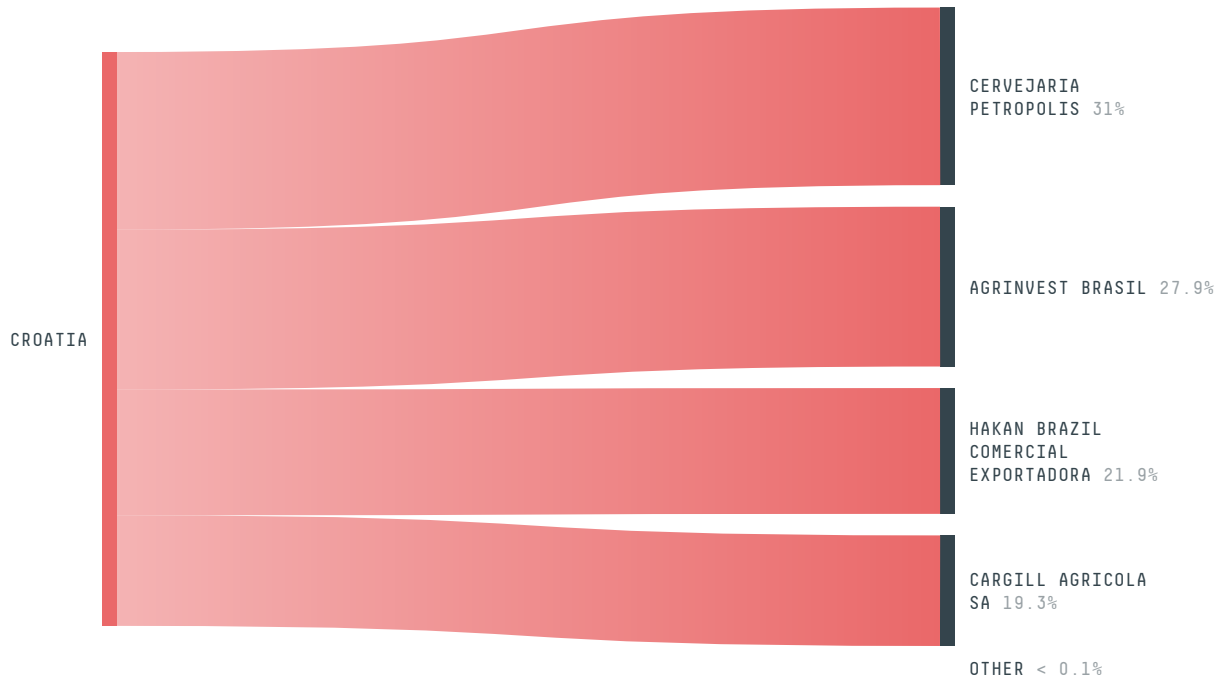

TOP EXPORT TRADERS OF SOY IN CROATIA IN 2016