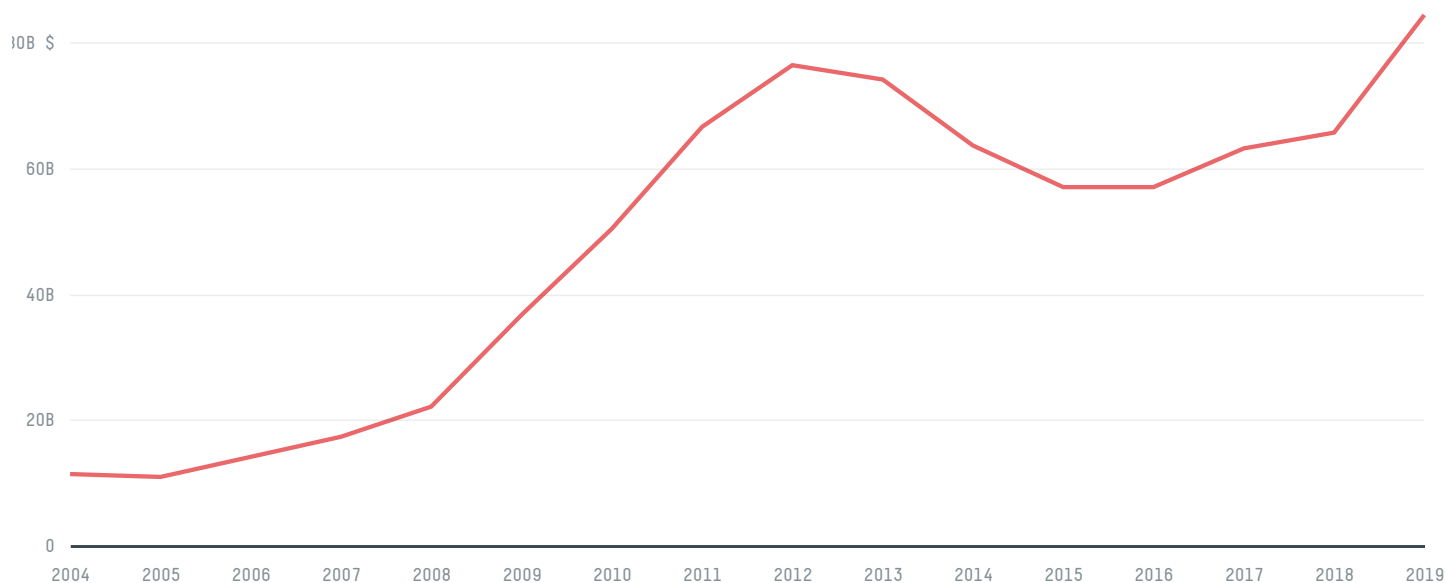

TOP IMPORTS IN 2018

COMMODITY	WORLD IMPORT RANKING	PRODUCTION	IMPORTS	VALUE
SOY	1	14,189,217	88,589,352,633.6	38,501,224,613
SUGARCANE	2	108,097,100	38,993,552,168.1	1,622,569,403
PALM OIL	2	-	5,607,398,414.1	3,394,878,874
WOOD PULP	1	-	5,188,230,615	4,420,707,801
CORN	11	257,173,900	3,527,406,916.5	792,181,985
PORK	1	54,037,400	2,140,264,911	3,614,817,917
COTTON	1	17,711,962	1,758,699,192.1	3,226,818,020
BEEF	1	5,796,540	1,553,239,990.7	5,550,205,235
PALM KERNEL	1	-	743,872,448	756,913,706
CHICKEN	11	13,957,911	503,313,788.1	1,164,005,323
SHRIMP	2	2,451,717	255,857,066	1,797,137,828
COCOA	13	0	124,539,706	337,940,992
COFFEE	18	100,332	115,373,018.5	482,569,828

IMPORT TRAJECTORY OF CHINA (MAINLAND)