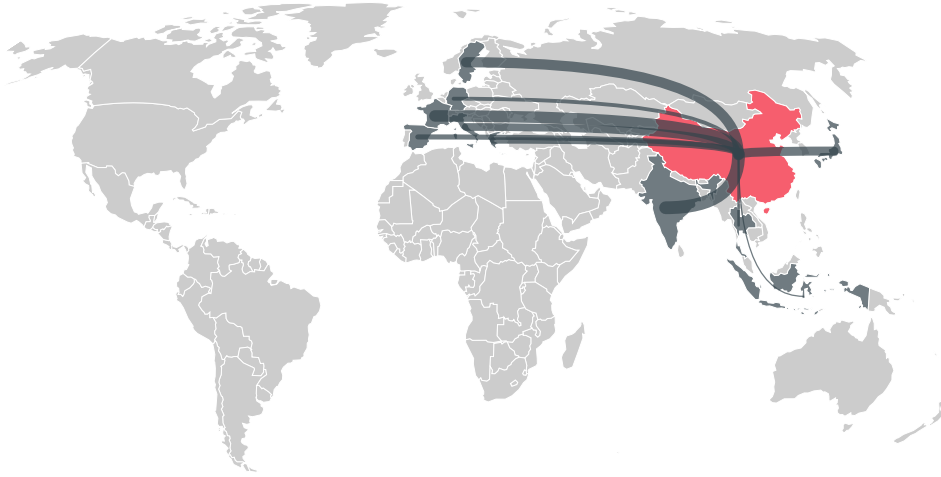

TOP IMPORTS IN 2018

COMMODITY	WORLD IMPORT RANKING	PRODUCTION	IMPORTS	VALUE
SOY	1	14,189,217	88,589,352,633.6	38,501,224,613
SUGARCANE	2	108,097,100	38,993,552,168.1	1,622,569,403
PALM OIL	2	-	5,607,398,414.1	3,394,878,874
WOOD PULP	1	-	5,188,230,615	4,420,707,801
CORN	11	257,173,900	3,527,406,916.5	792,181,985
PORK	1	54,037,400	2,140,264,911	3,614,817,917
COTTON	1	17,711,962	1,758,699,192.1	3,226,818,020
BEEF	1	5,796,540	1,553,239,990.7	5,550,205,235
PALM KERNEL	1	-	743,872,448	756,913,706
CHICKEN	11	13,957,911	503,313,788.1	1,164,005,323
SHRIMP	2	2,451,717	255,857,066	1,797,137,828
COCOA	13	0	124,539,706	337,940,992
COFFEE	18	100,332	115,373,018.5	482,569,828

IMPORT TRAJECTORY OF CHINA (MAINLAND)

TOP EXPORT COUNTRIES OF SOY TO CHINA (MAINLAND) IN 2018

INDIA 33.4%

FRANCE 27.7%

SWEDEN 19.1%

JAPAN 18.6%

ITALY 0.5%

GREECE 0.4%

SPAIN 0.2%

GERMANY < 0.1%

THAILAND < 0.1%

INDONESIA < 0.1%

Trase is a partnership between

In collaboration with

Donors

This website uses cookies to provide you with an improved user experience. By continuing to browse this site, you consent to the use of cookies and similar technologies. Please visit our [privacy policy](#) for further details.