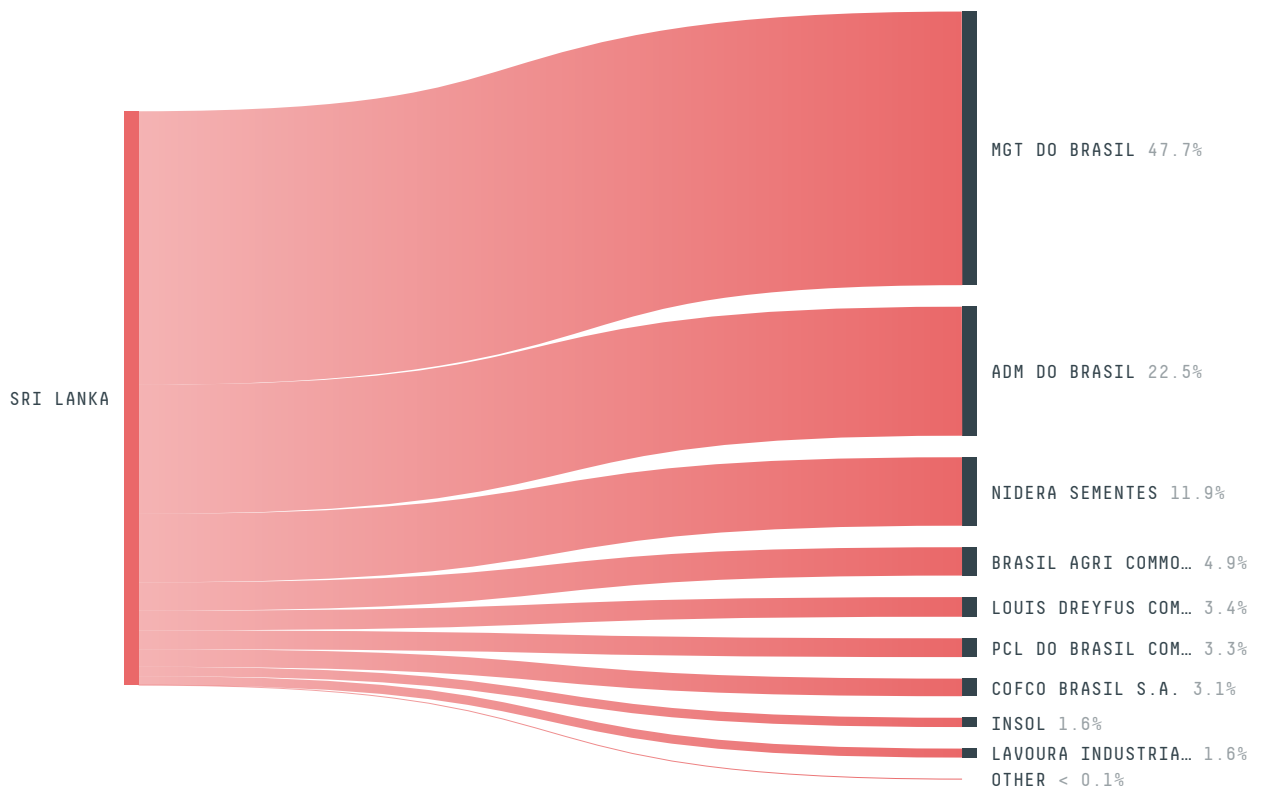

TOP EXPORT TRADERS OF SOY IN SRI LANKA IN 2014