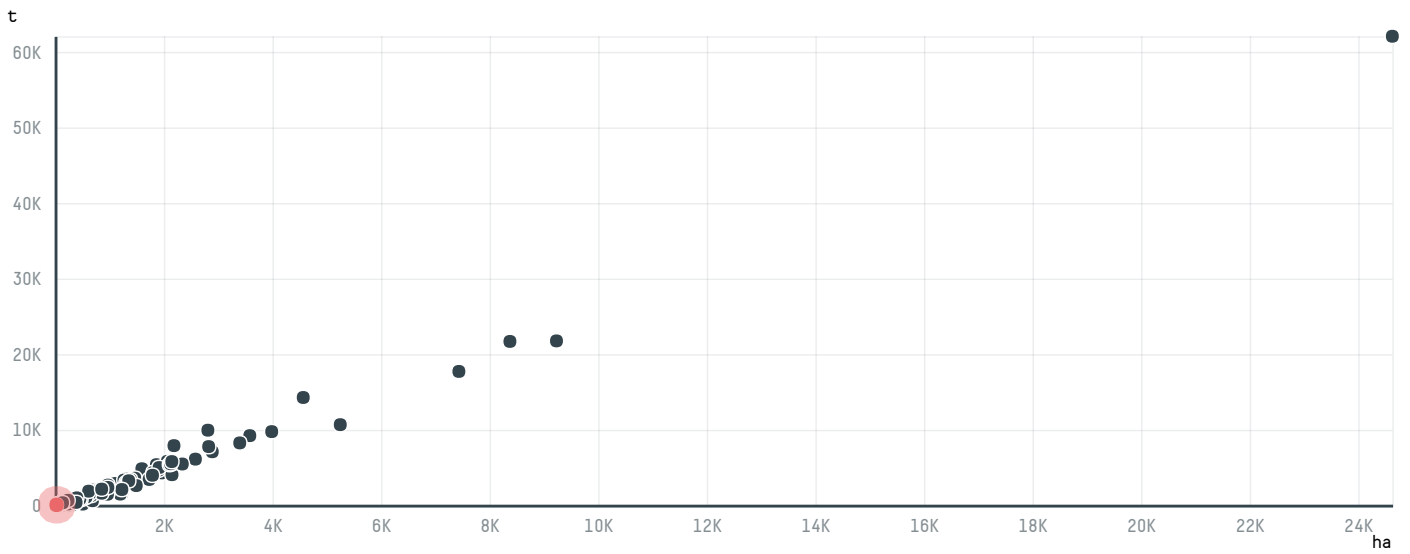

Trase is a partnership between

In collaboration with

and many other organizations and individuals.

Donors

[Terms of Use](#) · [Privacy policy](#) · [Cookie policy](#) · [Contact us](#)

This website uses cookies to provide you with an improved user experience. By continuing to browse this site, you consent to the use of cookies and similar technologies. Please visit our [privacy policy](#) for further details.

I AGREE