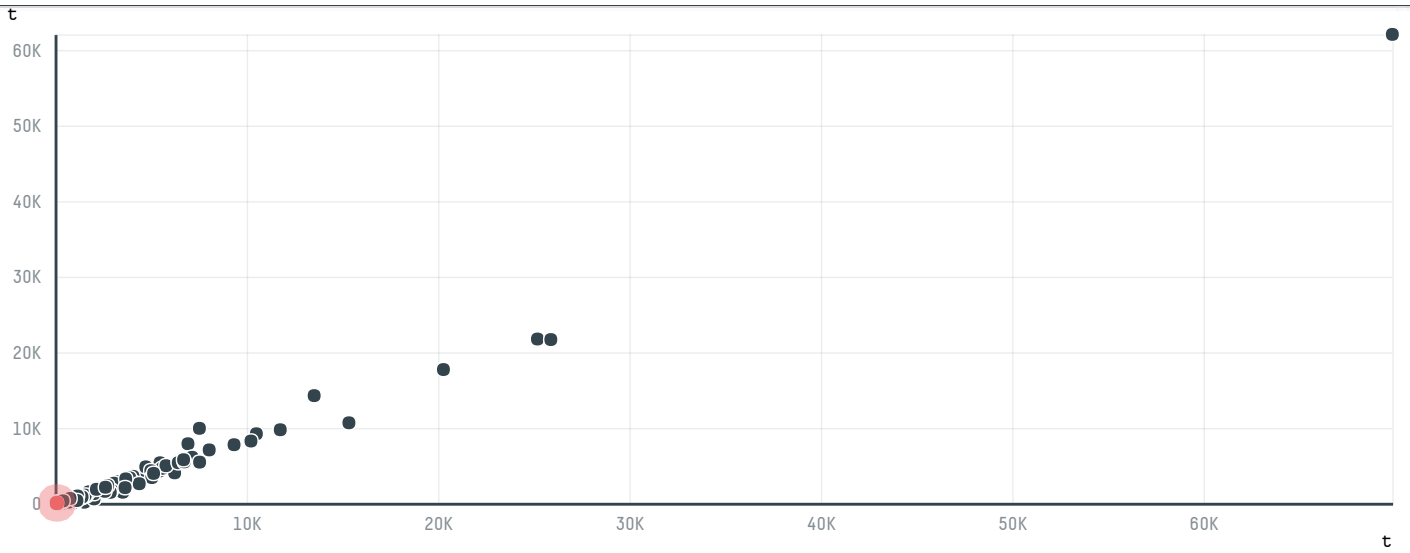

Trase is a partnership between

In collaboration with

and many other organizations and individuals.

Donors

[Terms of Use](#) · [Privacy policy](#) · [Cookie policy](#) · [Contact us](#)

This website uses cookies to provide you with an improved user experience. By continuing to browse this site, you consent to the use of cookies and similar technologies. Please visit our [privacy policy](#) for further details.

I AGREE