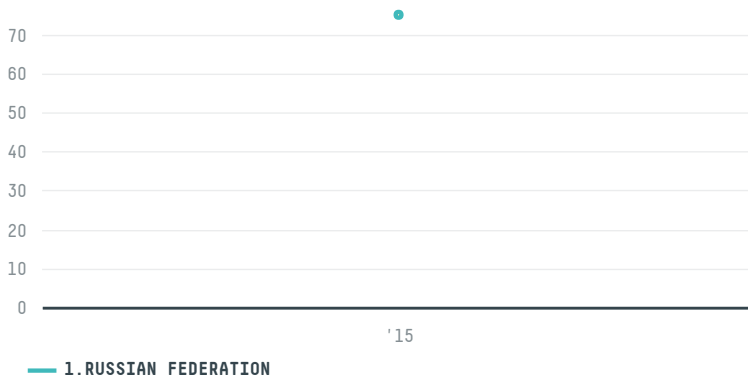

TOP DESTINATION COUNTRIES OF PORK IMPORTED BY PRODIMPEX-INVEST: