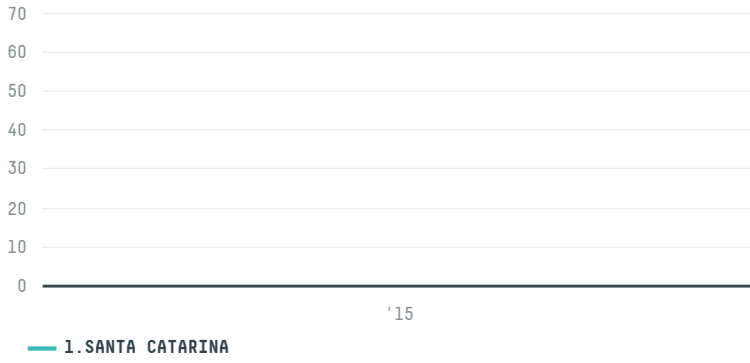

BIOME	SOY DEFORESTATION RISK FOR FEED	CO2 EMISSIONS RISK FROM SOY DEFORESTATION FOR FEED
MATA ATLANTICA	0ha	1.1t CO2

MUNICIPALITY	SOY DEFORESTATION RISK FOR FEED	CO2 EMISSIONS RISK FROM SOY DEFORESTATION FOR FEED
POUSO REDONDO	0ha	0.2t CO2
PRESIDENTE GETULIO	0ha	0.5t CO2
RIO DO OESTE	0ha	0t CO2
RIO DO CAMPO	0ha	0t CO2
TROMBUDO CENTRAL	0ha	0t CO2
WITMARSUM	0ha	0.1t CO2
VITOR MEIRELES	0ha	0t CO2
ITUPORANGA	0ha	0t CO2
PRESIDENTE NEREU	0ha	0.1t CO2
RIO DO SUL	0ha	0t CO2

COMPARING COMPANIES IMPORTING PORK FROM BRAZIL IN 2015