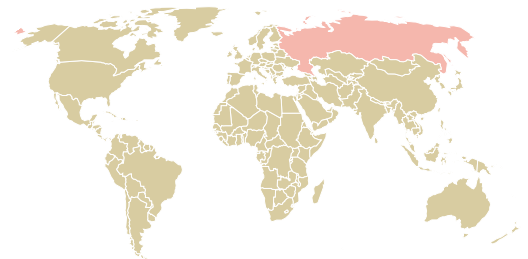

□ N/A <5K >5K >100K >300K >1M