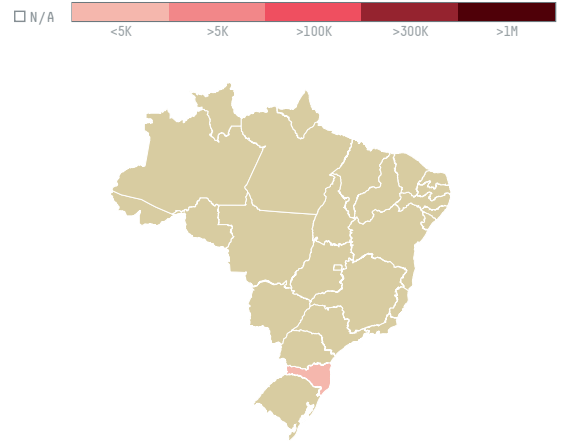

## PRODIMPEX- INVEST

ACTIVITY	COMMODITY	COUNTRY	YEAR
Importer	Pork	Brazil	2015

OOO PRODIMPEX-INVEST was the 405th largest importer of pork from BRAZIL in 2015, accounting for 75 tons. As an importer, OOO PRODIMPEX-INVEST sources from 11 municipalities, or 4% of the pork production municipalities. The main destination of the pork imported by OOO PRODIMPEX-INVEST is RUSSIAN FEDERATION, accounting for 100% of the total.

### TOP DESTINATION COUNTRIES OF PORK IMPORTED BY PRODIMPEX-INVEST:

□ N/A  <5K  >5K  >100K  >300K  >1M

BIOME	SOY DEFORESTATION RISK FOR FEED	CO2 EMISSIONS RISK FROM SOY DEFORESTATION FOR FEED
MATA ATLANTICA	0ha	1.1t CO2