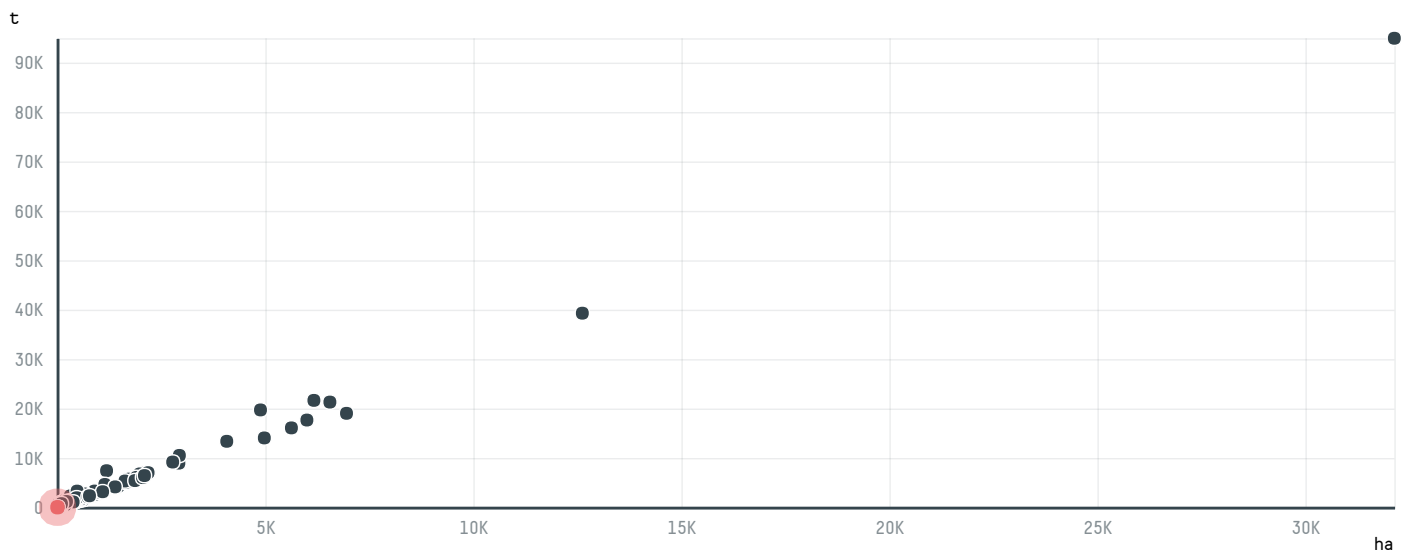

Trase is a partnership between

In collaboration with

and many other organizations and individuals.

Donors

[Terms of Use](#) · [Privacy policy](#) · [Cookie policy](#) · [Contact us](#)

This website uses cookies to provide you with an improved user experience. By continuing to browse this site, you consent to the use of cookies and similar technologies. Please visit our [privacy policy](#) for further details.

I AGREE