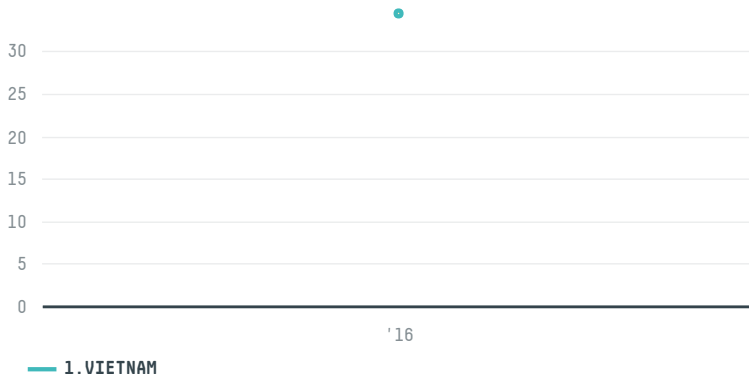

TOP DESTINATION COUNTRIES OF PORK IMPORTED BY ACP INTERNATIONAL:

COMPARING COMPANIES IMPORTING PORK FROM BRAZIL IN 2016