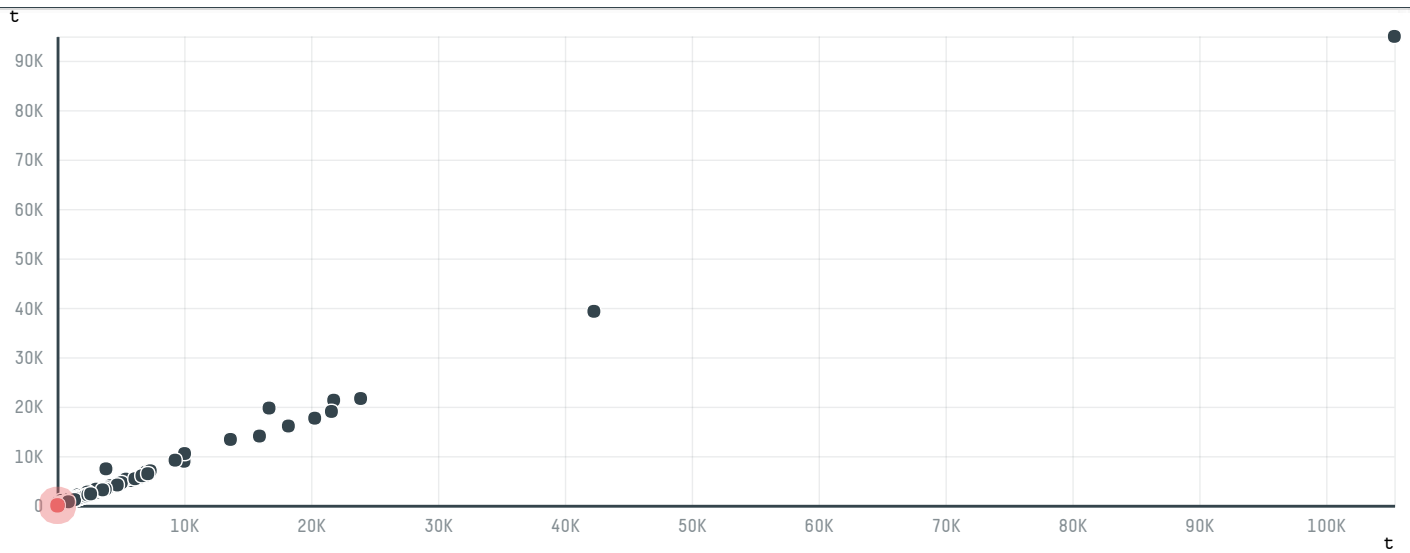

trase

ACP INTERNATIONAL

ACTIVITY	COMMODITY	COUNTRY	YEAR
Importer	Pork	Brazil	2016

ACP INTERNATIONAL was the 551st largest importer of pork from BRAZIL in 2016, accounting for 34 tons. As an importer, ACP INTERNATIONAL sources from 1 municipalities, or 0% of the pork production municipalities. The main destination of the pork imported by ACP INTERNATIONAL is VIETNAM, accounting for 100% of the total.

TOP DESTINATION COUNTRIES OF PORK IMPORTED BY ACP INTERNATIONAL:

COMPARING COMPANIES IMPORTING PORK FROM BRAZIL IN 2016

Trase is a partnership between

In collaboration with

and many other organizations and individuals.