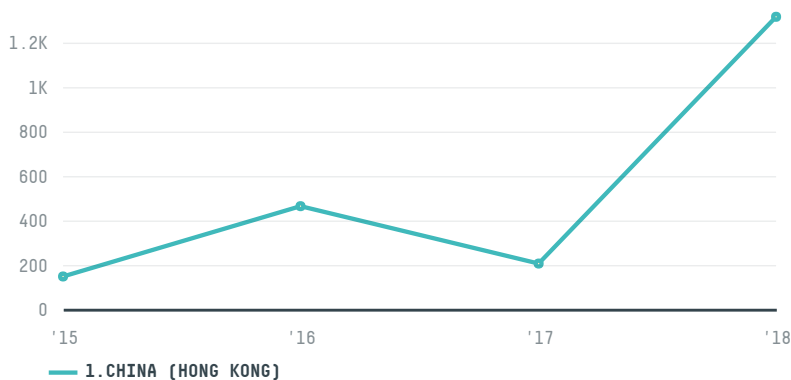

TOP DESTINATION COUNTRIES OF PORK EXPORTED BY COMERCIAL DE ALIMENTOS TALISMA:

COMPARING COMPANIES EXPORTING PORK FROM BRAZIL IN 2018