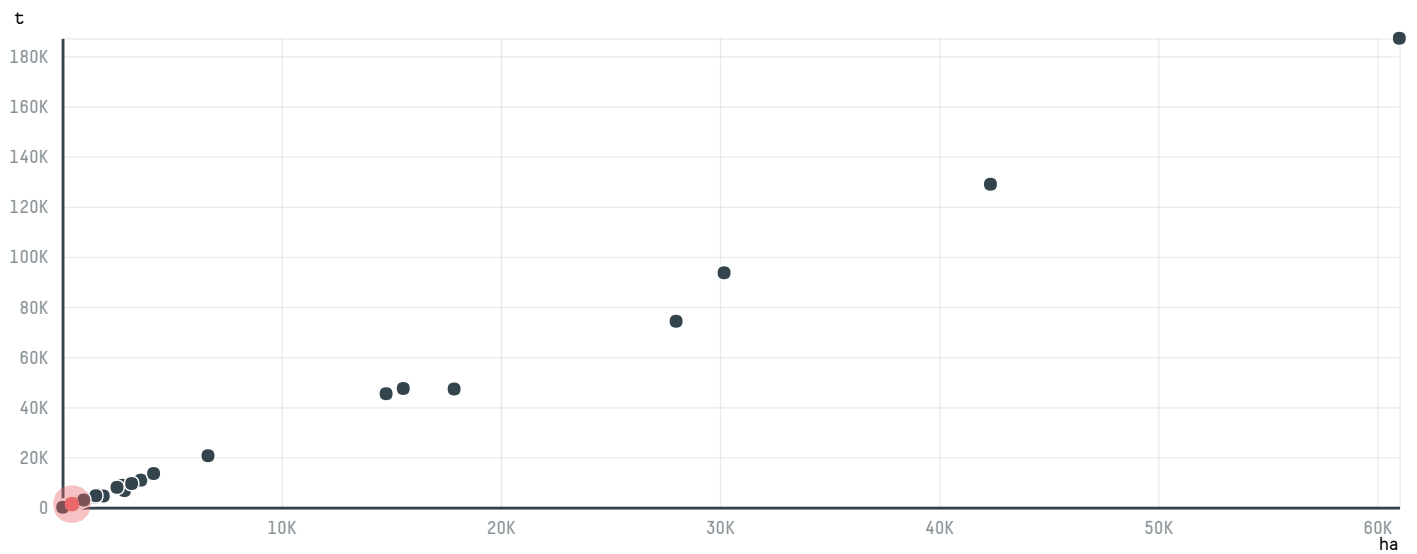

Trase is a partnership between

In collaboration with

and many other organizations and individuals.

Donors

[Terms of Use](#) · [Privacy policy](#) · [Cookie policy](#) · [Contact us](#)

This website uses cookies to provide you with an improved user experience. By continuing to browse this site, you consent to the use of cookies and similar technologies. Please visit our [privacy policy](#) for further details.

I AGREE