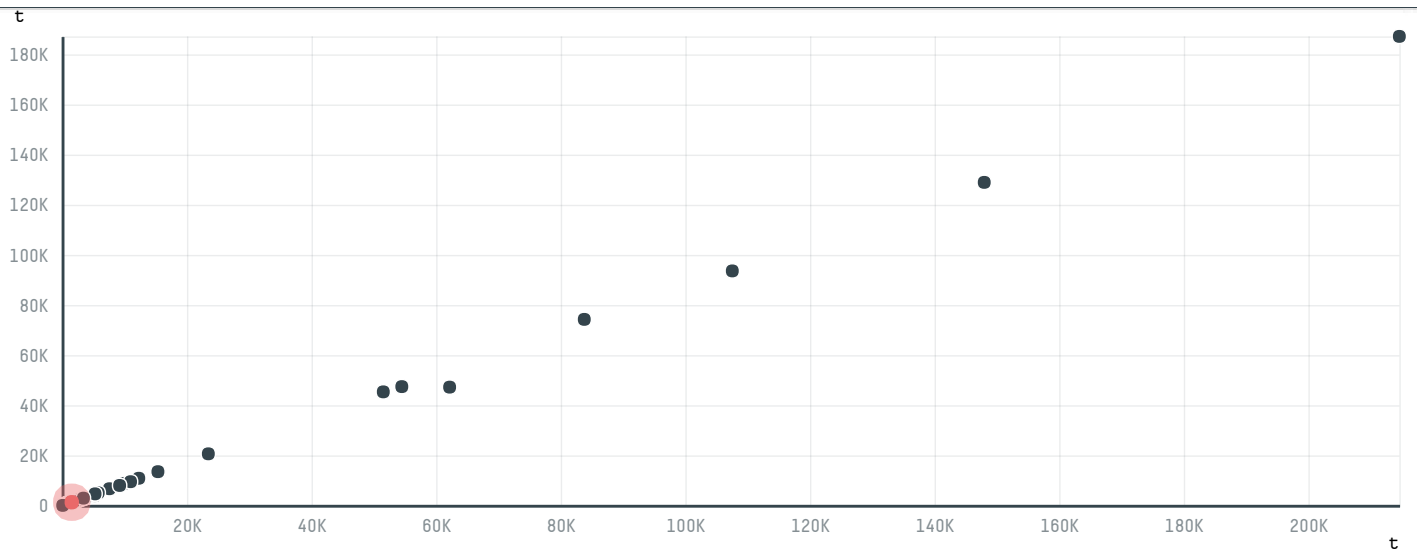

Trase is a partnership between

In collaboration with

and many other organizations and individuals.

Donors

[Terms of Use](#) · [Privacy policy](#) · [Cookie policy](#) · [Contact us](#)

This website uses cookies to provide you with an improved user experience. By continuing to browse this site, you consent to the use of cookies and similar technologies. Please visit our [privacy policy](#) for further details.

I AGREE