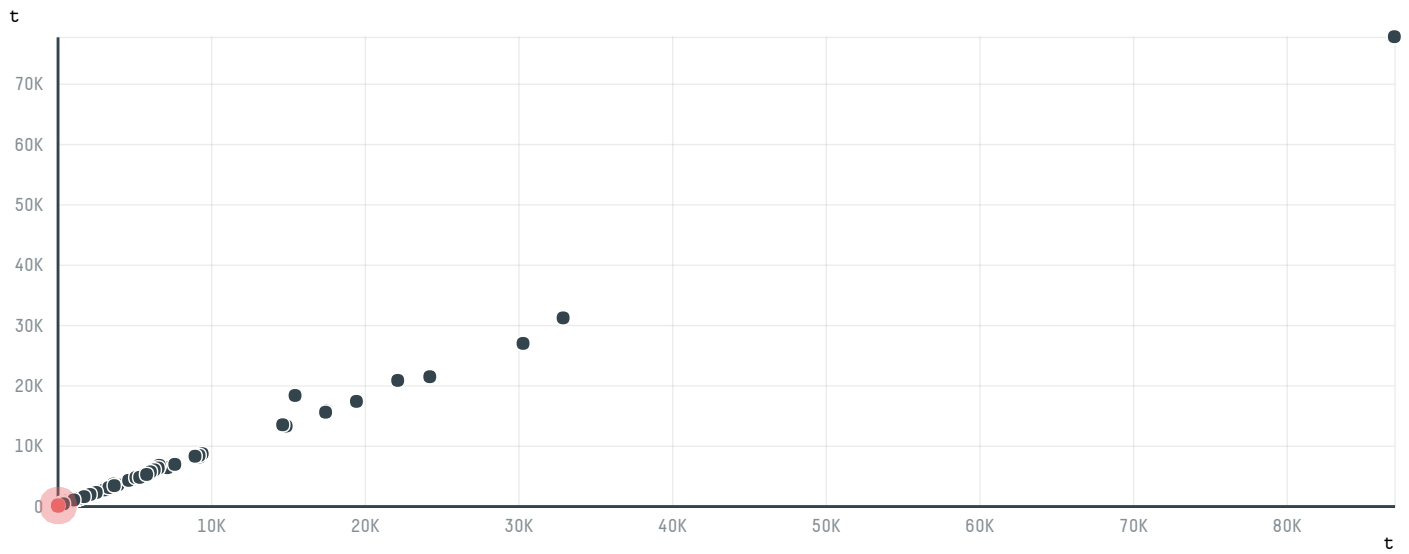

BIOME	SOY DEFORESTATION RISK FOR FEED	CO2 EMISSIONS RISK FROM SOY DEFORESTATION FOR FEED
MATA ATLANTICA	0ha	0t CO2

MUNICIPALITY	SOY DEFORESTATION RISK FOR FEED	CO2 EMISSIONS RISK FROM SOY DEFORESTATION FOR FEED
TAQUARUCU DO SUL	0ha	0t CO2
FREDERICO WESTPHALEN	0ha	0t CO2
SEBERI	0ha	0t CO2

COMPARING COMPANIES IMPORTING PORK FROM BRAZIL IN 2017

Trase is a partnership between

In collaboration with

Donors

This website uses cookies to provide you with an improved user experience. By continuing to browse this site, you consent to the use of cookies and similar technologies. Please visit our [privacy policy](#) for further details.

I AGREE