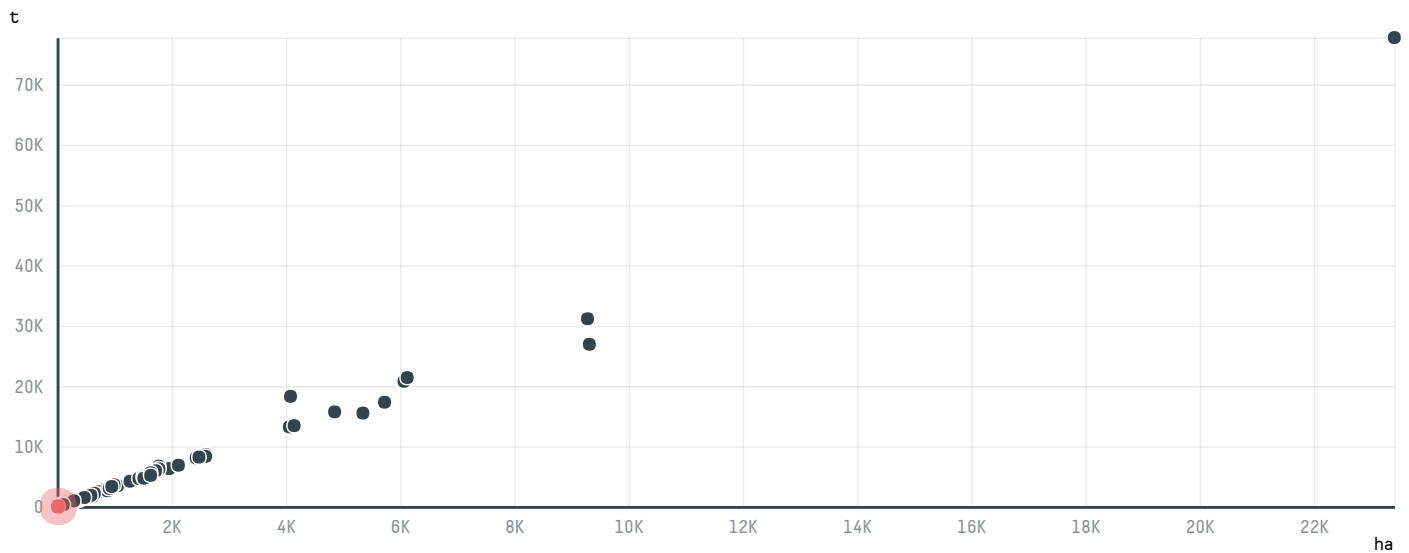

BIOME	SOY DEFORESTATION RISK FOR FEED	CO2 EMISSIONS RISK FROM SOY DEFORESTATION FOR FEED
MATA ATLANTICA	0ha	0t CO2

MUNICIPALITY	SOY DEFORESTATION RISK FOR FEED	CO2 EMISSIONS RISK FROM SOY DEFORESTATION FOR FEED
TAQUARUCU DO SUL	0ha	0t CO2
FREDERICO WESTPHALEN	0ha	0t CO2
SEBERI	0ha	0t CO2

COMPARING COMPANIES IMPORTING PORK FROM BRAZIL IN 2017

Trase is a partnership between

In collaboration with

Donors

This website uses cookies to provide you with an improved user experience. By continuing to browse this site, you consent to the use of cookies and similar technologies. Please visit our [privacy policy](#) for further details.

I AGREE