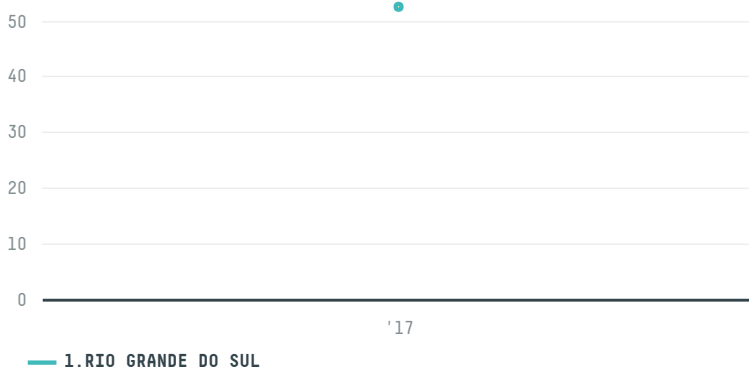

TOP DESTINATION COUNTRIES OF PORK IMPORTED BY OMG OLIVER MIELKE GMBH - 050071: