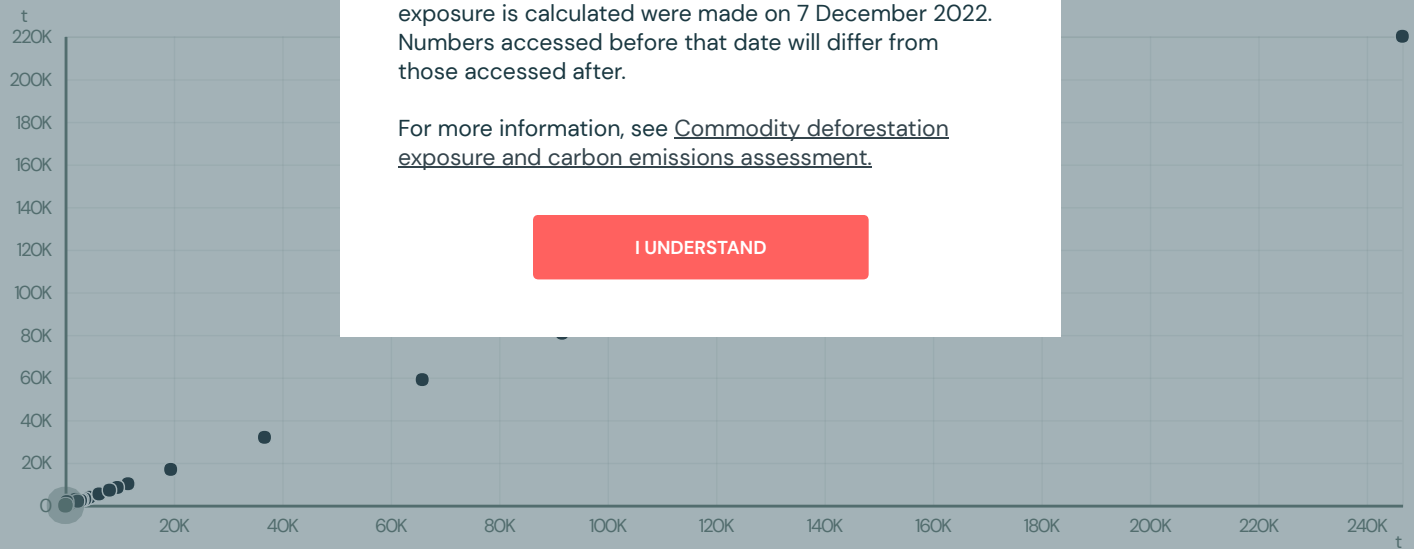

Recent updates to "Deforestation Exposure"

On 10 November 2022, the term 'deforestation risk' was replaced with 'deforestation exposure' as a measure of the exposure of supply chain actors to deforestation from commodity production based on sourcing patterns.

Improvements in how commodity deforestation exposure is calculated were made on 7 December 2022. Numbers accessed before that date will differ from those accessed after.

For more information, see [Commodity deforestation exposure and carbon emissions assessment](#).

I UNDERSTAND

Comparing companies exporting