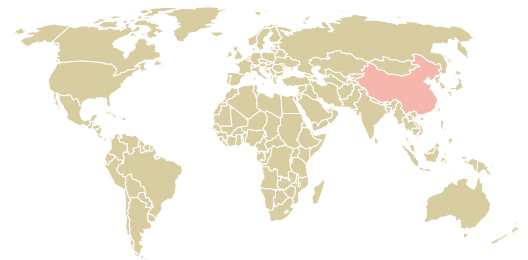

TOP DESTINATION COUNTRIES OF PORK IMPORTED BY LINYI XINCHENG JINLUO MEAT PRODUCTS GROUP CO., LTD: