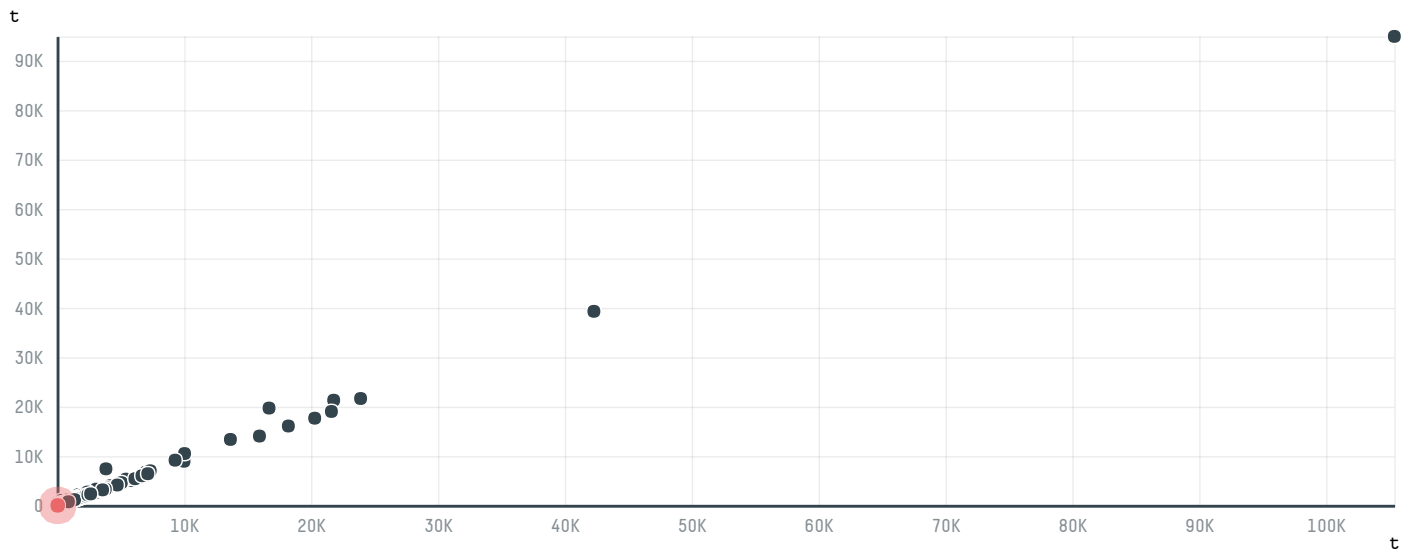

COMPARING COMPANIES IMPORTING PORK FROM BRAZIL IN 2016