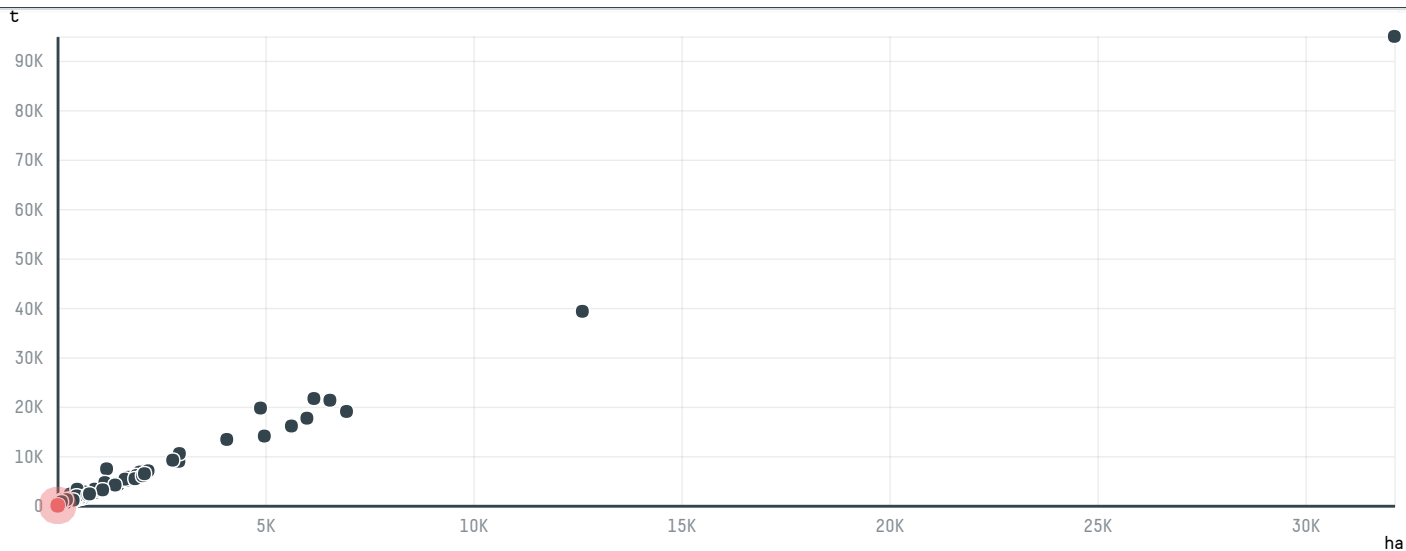

Trase is a partnership between

In collaboration with

and many other organizations and individuals.

Donors

[Terms of Use](#) · [Privacy policy](#) · [Cookie policy](#) · [Contact us](#)