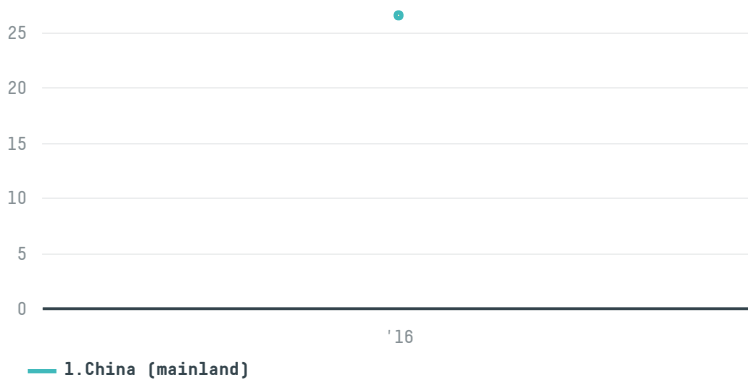

TOP DESTINATION COUNTRIES OF PORK IMPORTED BY LINYI XINCHENG JINLUO MEAT PRODUCTS GROUP CO., LTD: