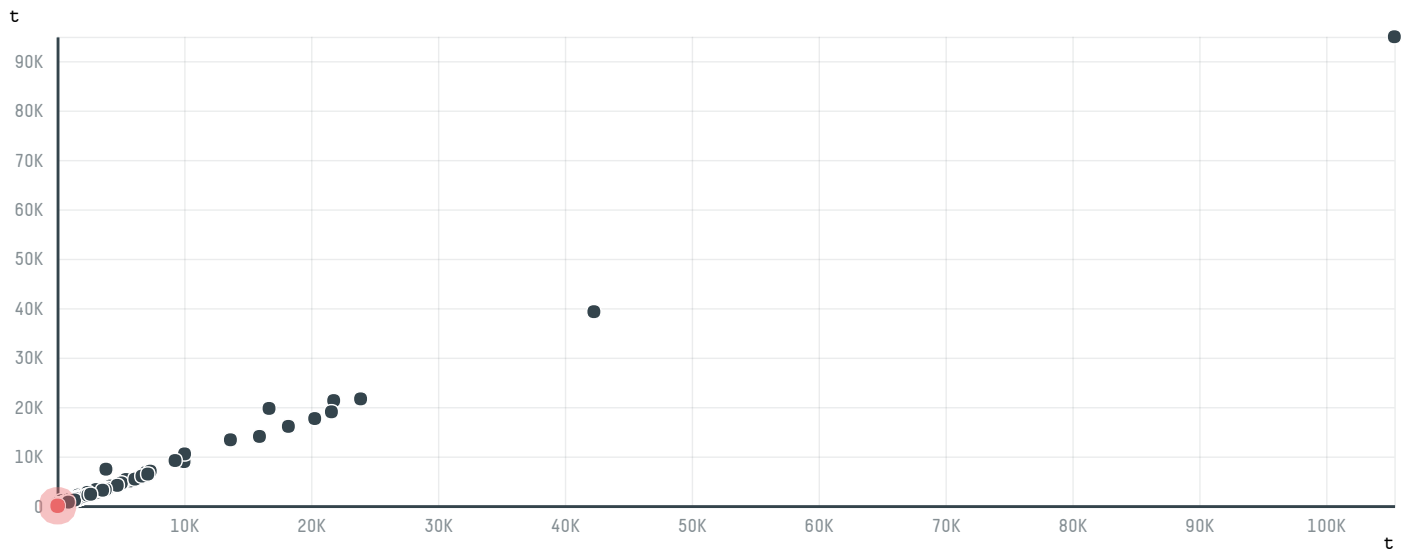

COMPARING COMPANIES IMPORTING PORK FROM BRAZIL IN 2016