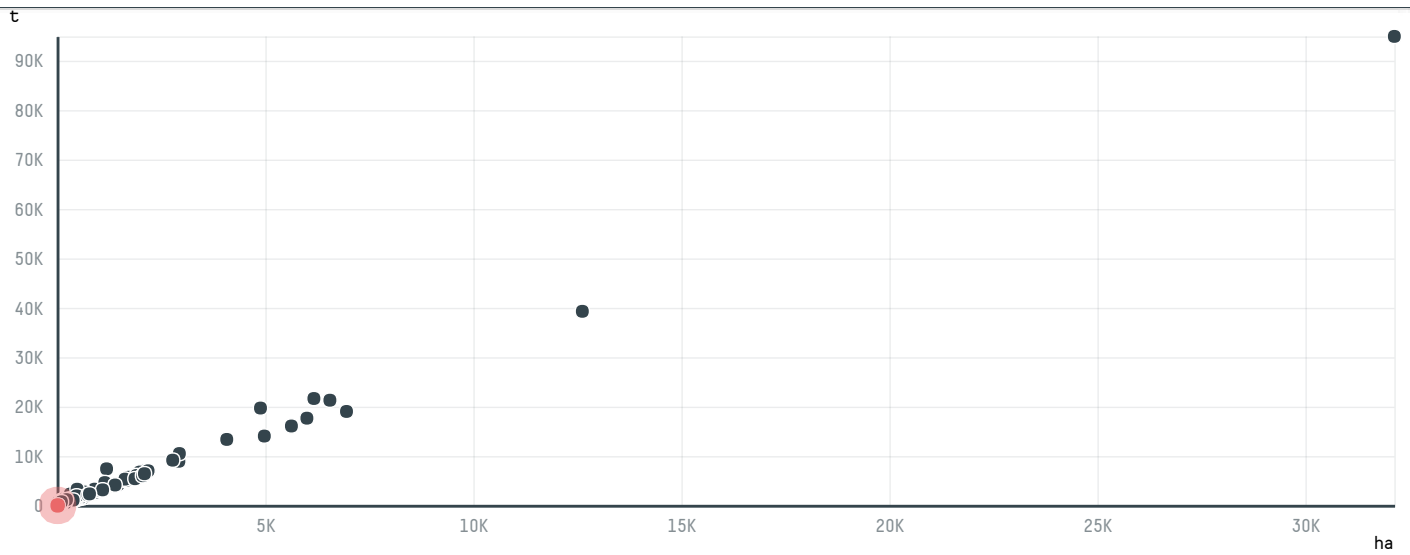

Trase is a partnership between

In collaboration with

and many other organizations and individuals.

Donors

[Terms of Use](#) · [Privacy policy](#) · [Cookie policy](#) · [Contact us](#)