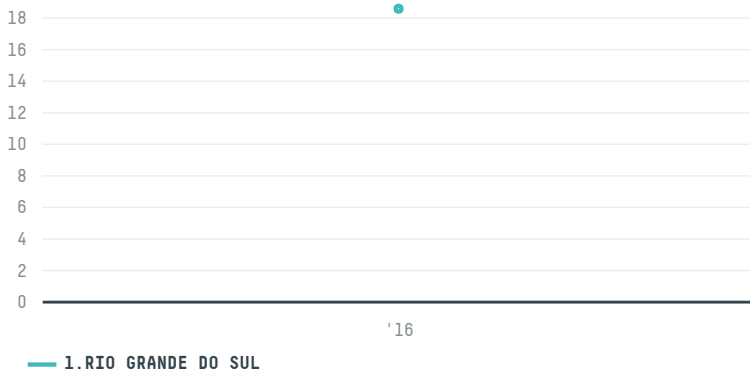

BIOME	SOY DEFORESTATION RISK FOR FEED	CO2 EMISSIONS RISK FROM SOY DEFORESTATION FOR FEED
MATA ATLANTICA	0ha	0t CO2
MUNICIPALITY	SOY DEFORESTATION RISK FOR FEED	CO2 EMISSIONS RISK FROM SOY DEFORESTATION FOR FEED
SEBERI	0ha	0t CO2
FREDERICO WESTPHALEN	0ha	0t CO2

COMPARING COMPANIES IMPORTING PORK FROM BRAZIL IN 2016