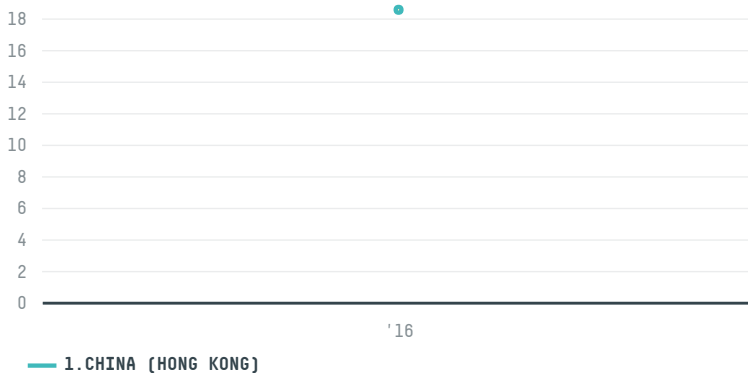

TOP DESTINATION COUNTRIES OF PORK IMPORTED BY GLORY FOOD INTERNATIONAL LTD. - 050030: