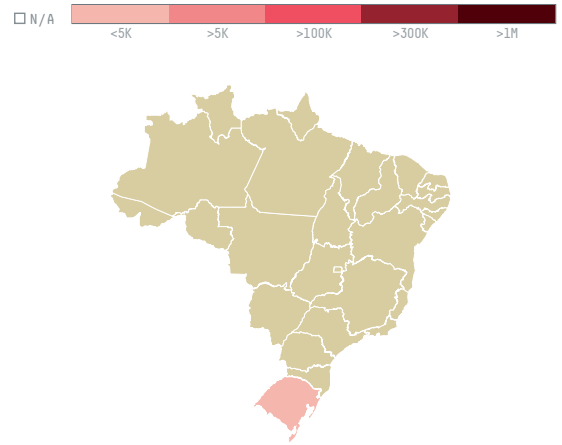

trase

GLORY FOOD INTERNATIONAL LTD. - 050030

ACTIVITY	COMMODITY	COUNTRY	YEAR
Importer	Pork	Brazil	2016

GLORY FOOD INTERNATIONAL LTD. - 050030 was the 665th largest importer of pork from BRAZIL in 2016, accounting for 19 tons. As an importer, GLORY FOOD INTERNATIONAL LTD. - 050030 sources from 2 municipalities, or 1% of the pork production municipalities. The main destination of the pork imported by GLORY FOOD INTERNATIONAL LTD. - 050030 is CHINA (HONG KONG), accounting for 100% of the total.

TOP DESTINATION COUNTRIES OF PORK IMPORTED BY GLORY FOOD INTERNATIONAL LTD. - 050030:

BIOME	SOY DEFORESTATION RISK FOR FEED	CO2 EMISSIONS RISK FROM SOY DEFORESTATION FOR FEED
MATA ATLANTICA	0ha	0t CO2
MUNICIPALITY	SOY DEFORESTATION RISK FOR FEED	CO2 EMISSIONS RISK FROM SOY DEFORESTATION FOR FEED
SEBERI	0ha	0t CO2
FREDERICO WESTPHALEN	0ha	0t CO2