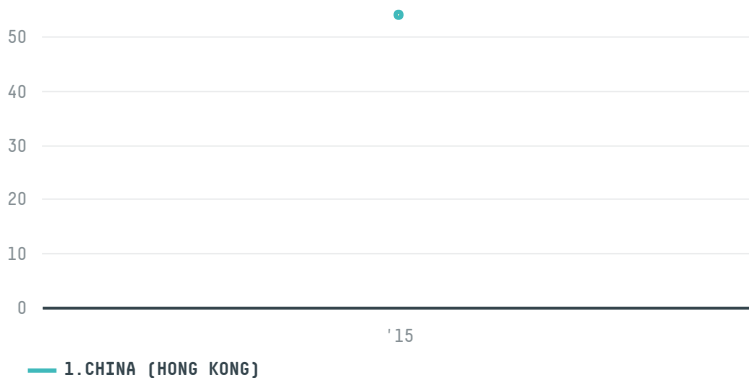

TOP DESTINATION COUNTRIES OF PORK IMPORTED BY WIN LEGEND INTERNATIONAL LIMITED. :