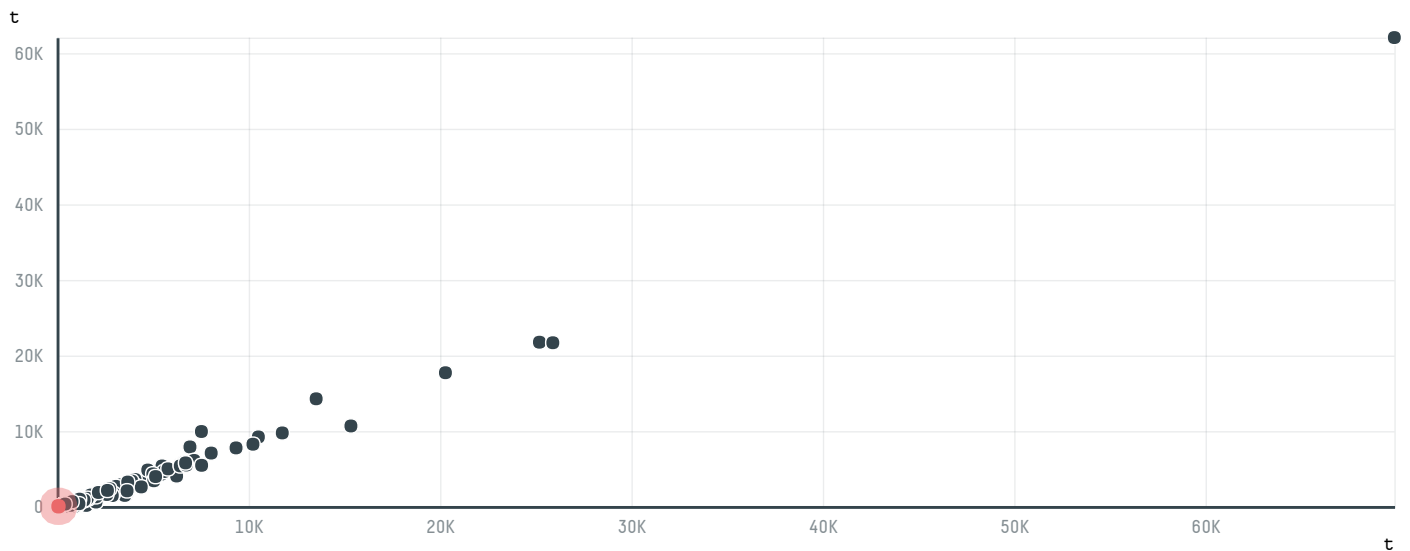

COMPARING COMPANIES IMPORTING PORK FROM BRAZIL IN 2015