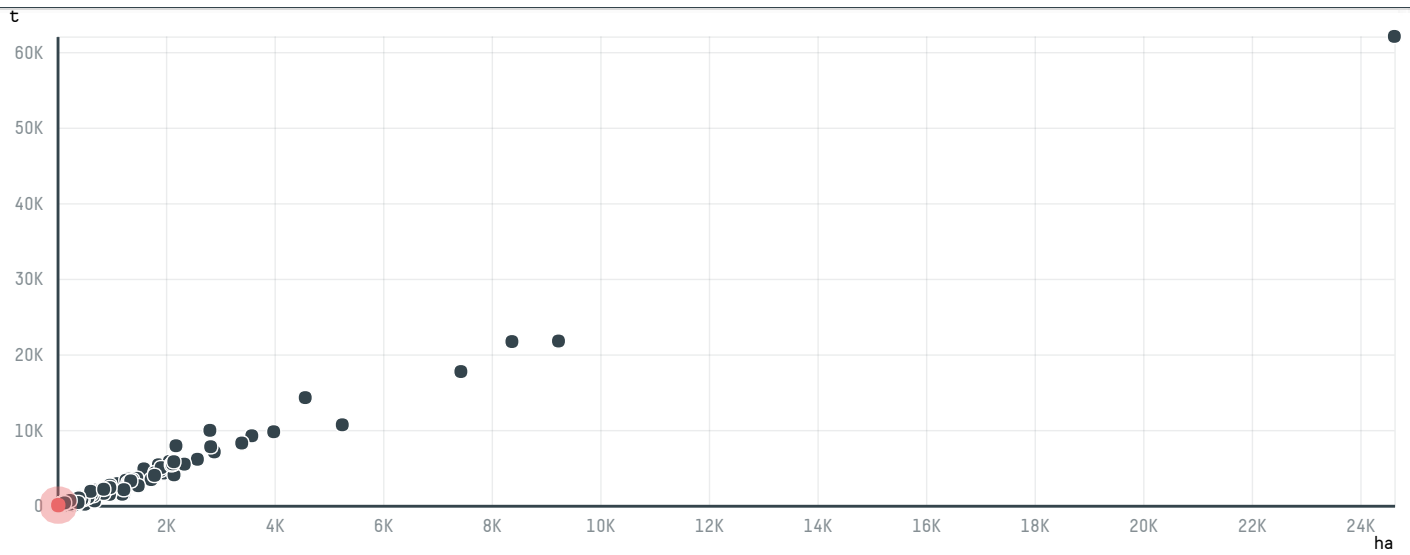

Trase is a partnership between

In collaboration with

and many other organizations and individuals.

Donors

[Terms of Use](#) · [Privacy policy](#) · [Cookie policy](#) · [Contact us](#)