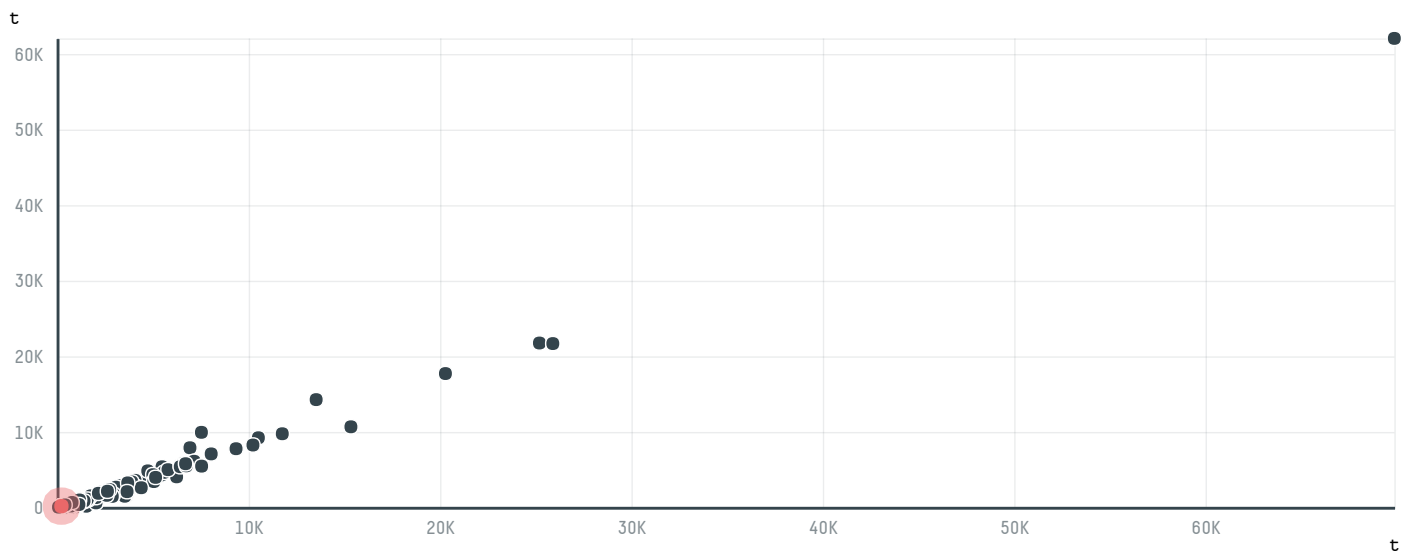

COMPARING COMPANIES IMPORTING PORK FROM BRAZIL IN 2015