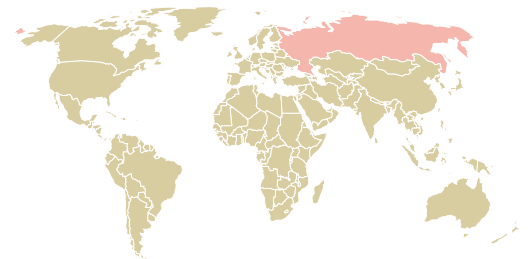

TOP DESTINATION COUNTRIES OF PORK IMPORTED BY WWE WORLD WIDE EXPORTERS PTY LTD: