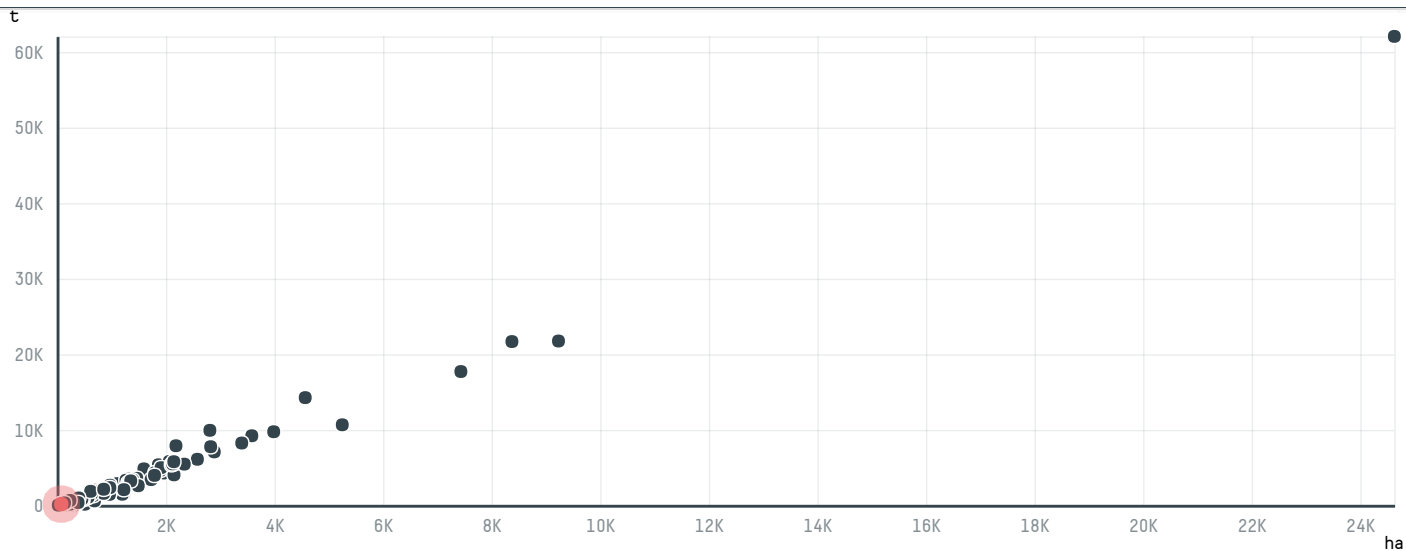

Trase is a partnership between

In collaboration with

and many other organizations and individuals.

Donors

[Terms of Use](#) · [Privacy policy](#) · [Cookie policy](#) · [Contact us](#)