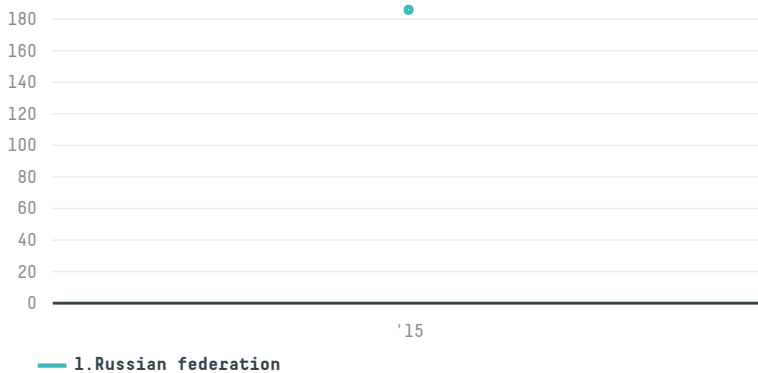

TOP DESTINATION COUNTRIES OF PORK IMPORTED BY WWE WORLD WIDE EXPORTERS PTY LTD: