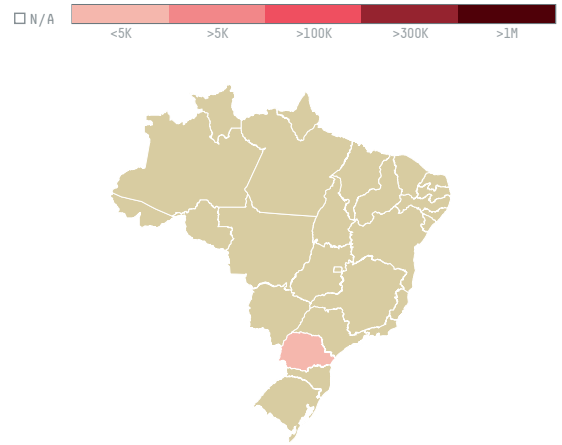

BIOME	SOY DEFORESTATION RISK FOR FEED	CO2 EMISSIONS RISK FROM SOY DEFORESTATION FOR FEED
MATA ATLANTICA	0ha	0t CO2

MUNICIPALITY	SOY DEFORESTATION RISK FOR FEED	CO2 EMISSIONS RISK FROM SOY DEFORESTATION FOR FEED
PALOTINA	0ha	0t CO2
IPORA	0ha	0t CO2
ALTONIA	0ha	0t CO2
BRASILANDIA DO SUL	0ha	0t CO2

COMPARING COMPANIES IMPORTING PORK FROM BRAZIL IN 2015