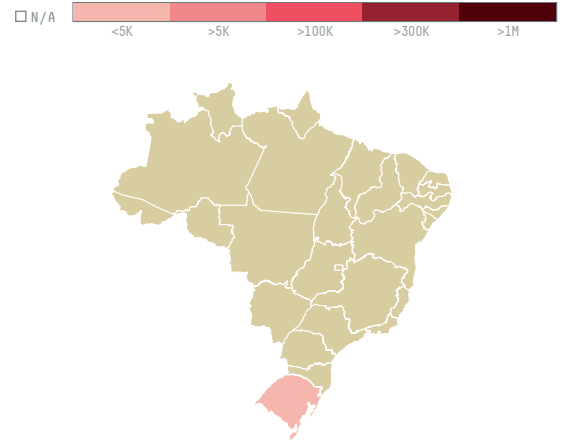

BIOME	SOY DEFORESTATION RISK FOR FEED	CO2 EMISSIONS RISK FROM SOY DEFORESTATION FOR FEED
MATA ATLANTICA	0ha	0t CO2

MUNICIPALITY	SOY DEFORESTATION RISK FOR FEED	CO2 EMISSIONS RISK FROM SOY DEFORESTATION FOR FEED
AUGUSTO PESTANA	0ha	0t CO2
IBIRUBA	0ha	0t CO2

COMPARING COMPANIES IMPORTING PORK FROM BRAZIL IN 2015