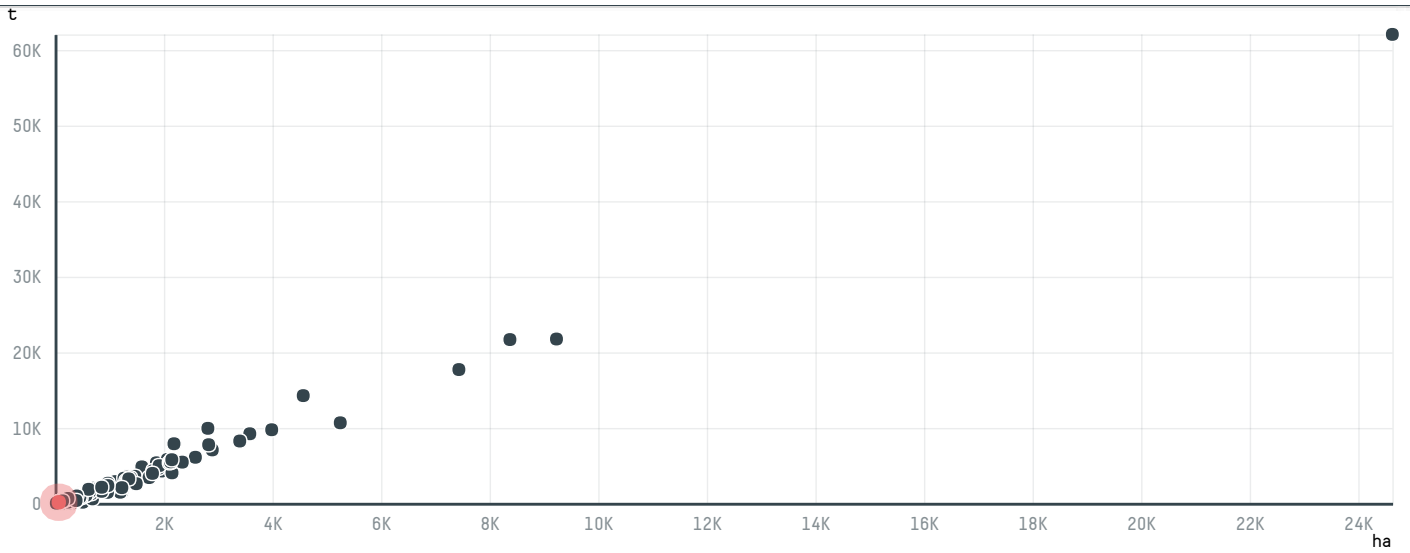

Trase is a partnership between

In collaboration with

and many other organizations and individuals.

Donors

[Terms of Use](#) · [Privacy policy](#) · [Cookie policy](#) · [Contact us](#)