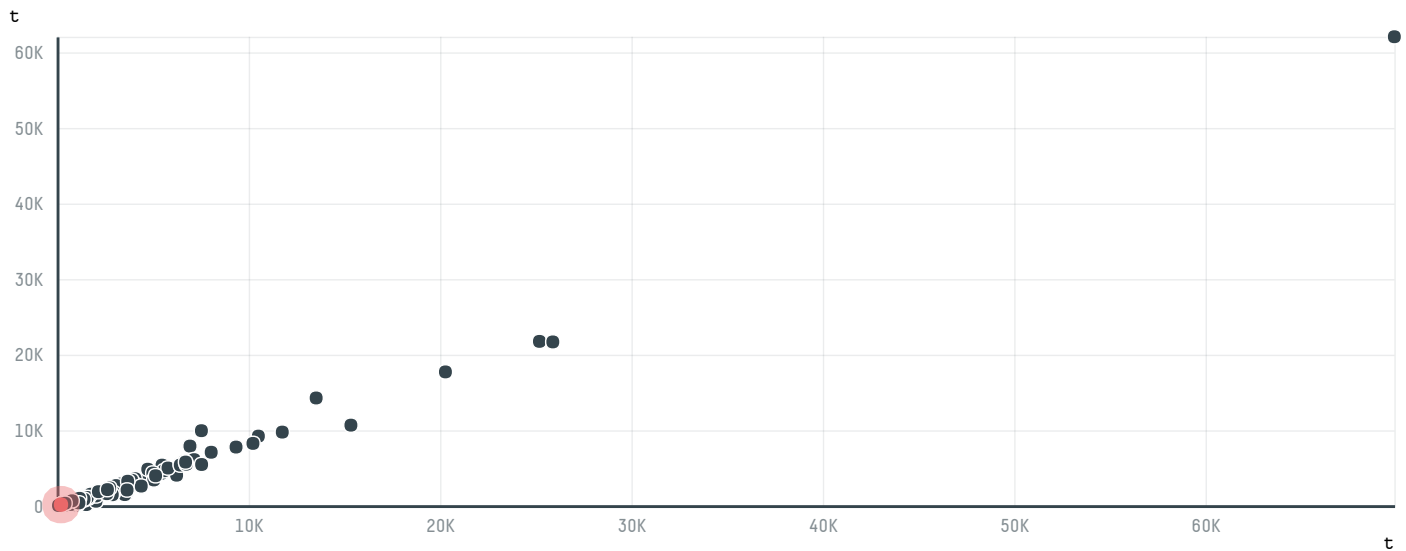

COMPARING COMPANIES IMPORTING PORK FROM BRAZIL IN 2015