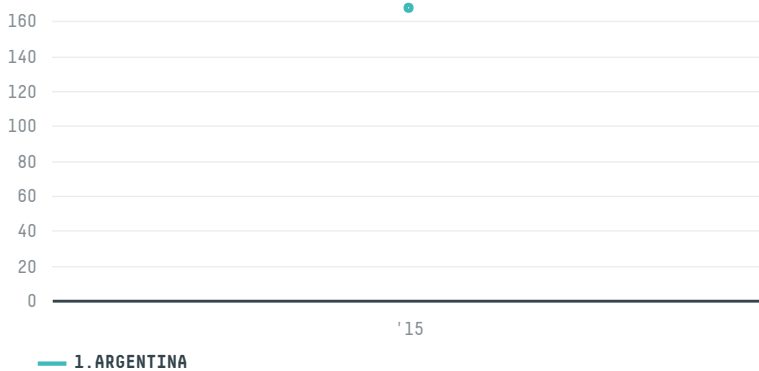

TOP DESTINATION COUNTRIES OF PORK IMPORTED BY FRIGORIFICO CALCHAQUI PROD 7 SA: