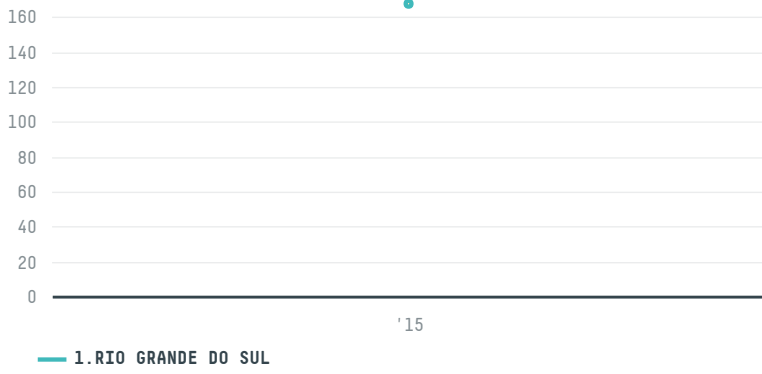

BIOME	SOY DEFORESTATION RISK FOR FEED	CO2 EMISSIONS RISK FROM SOY DEFORESTATION FOR FEED
MATA ATLANTICA	0ha	0t CO2

MUNICIPALITY	SOY DEFORESTATION RISK FOR FEED	CO2 EMISSIONS RISK FROM SOY DEFORESTATION FOR FEED
AUGUSTO PESTANA	0ha	0t CO2
IBIRUBA	0ha	0t CO2

COMPARING COMPANIES IMPORTING PORK FROM BRAZIL IN 2015