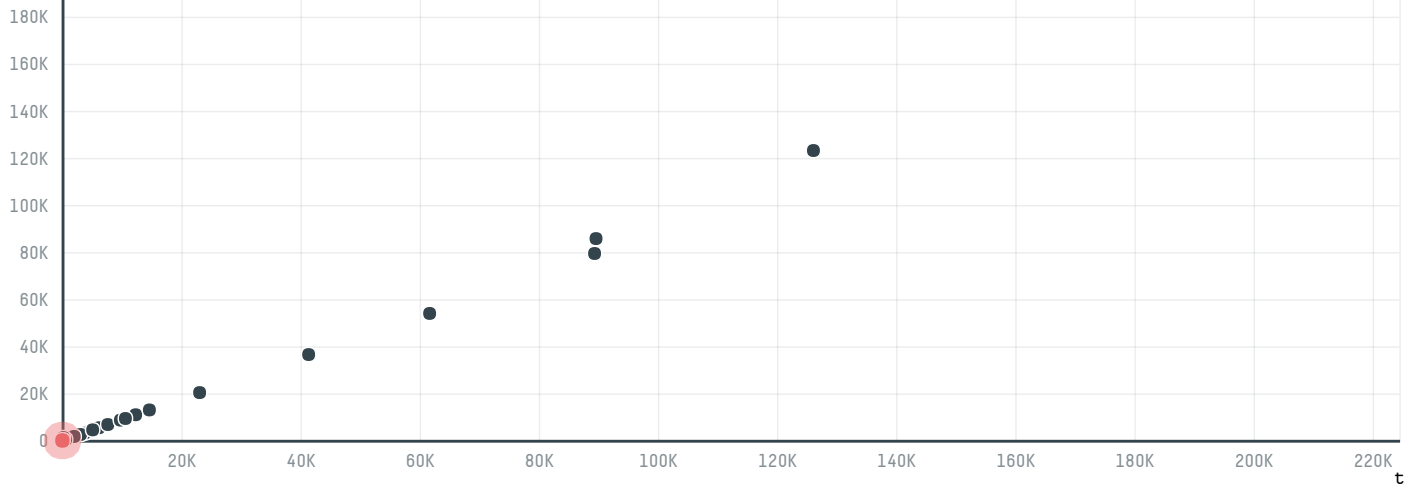

trase

EXPORTADORA E IMPORTADORA GLOBO

ACTIVITY COMMODITY COUNTRY YEAR
Exporter **Pork** **Brazil** **2017**

EXPORTADORA E IMPORTADORA GLOBO was the 63rd largest exporter of pork from BRAZIL in 2017, accounting for 0 tons. This is a 51% decrease vs the previous year. As an exporter, EXPORTADORA E IMPORTADORA GLOBO sources from 1 municipalities, or 0% of the pork production municipalities. The main destination of the pork exported by EXPORTADORA E IMPORTADORA GLOBO is Paraguay, accounting for 100% of the total.

TOP DESTINATION COUNTRIES OF PORK EXPORTED BY EXPORTADORA E IMPORTADORA GLOBO:

COMPARING COMPANIES EXPORTING PORK FROM BRAZIL IN 2017

Trase is a partnership between

In collaboration with

and many other organizations and individuals.