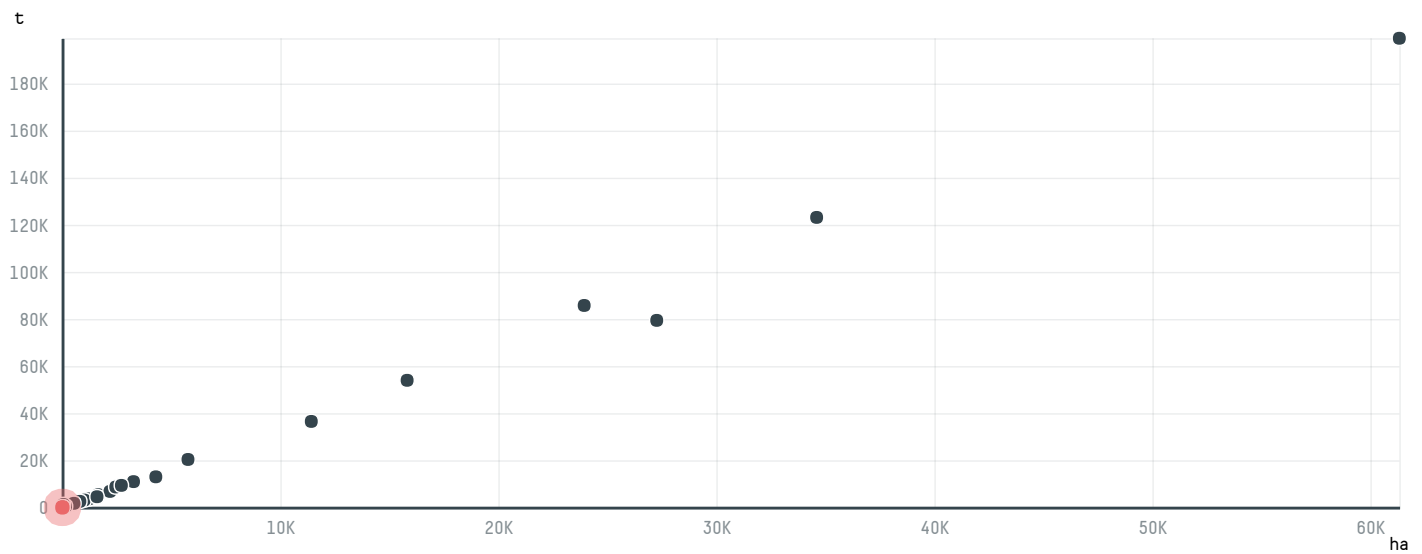

trase

EXPORTADORA E IMPORTADORA GLOBO

ACTIVITY COMMODITY COUNTRY YEAR
Exporter **Pork** **Brazil** **2017**

EXPORTADORA E IMPORTADORA GLOBO was the 63rd largest exporter of pork from BRAZIL in 2017, accounting for 0 tons. This is a 51% decrease vs the previous year. As an exporter, EXPORTADORA E IMPORTADORA GLOBO sources from 1 municipalities, or 0% of the pork production municipalities. The main destination of the pork exported by EXPORTADORA E IMPORTADORA GLOBO is Paraguay, accounting for 100% of the total.

TOP DESTINATION COUNTRIES OF PORK EXPORTED BY EXPORTADORA E IMPORTADORA GLOBO:

COMPARING COMPANIES EXPORTING PORK FROM BRAZIL IN 2017

Trase is a partnership between

In collaboration with

and many other organizations and individuals.