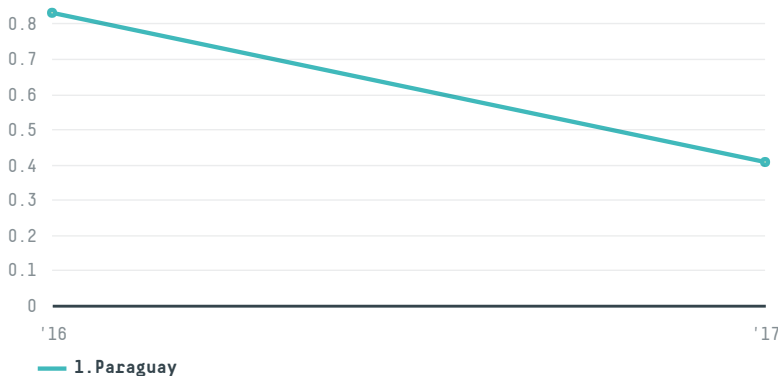

TOP DESTINATION COUNTRIES OF PORK EXPORTED BY EXPORTADORA E IMPORTADORA GLOBO:

COMPARING COMPANIES EXPORTING PORK FROM BRAZIL IN 2017