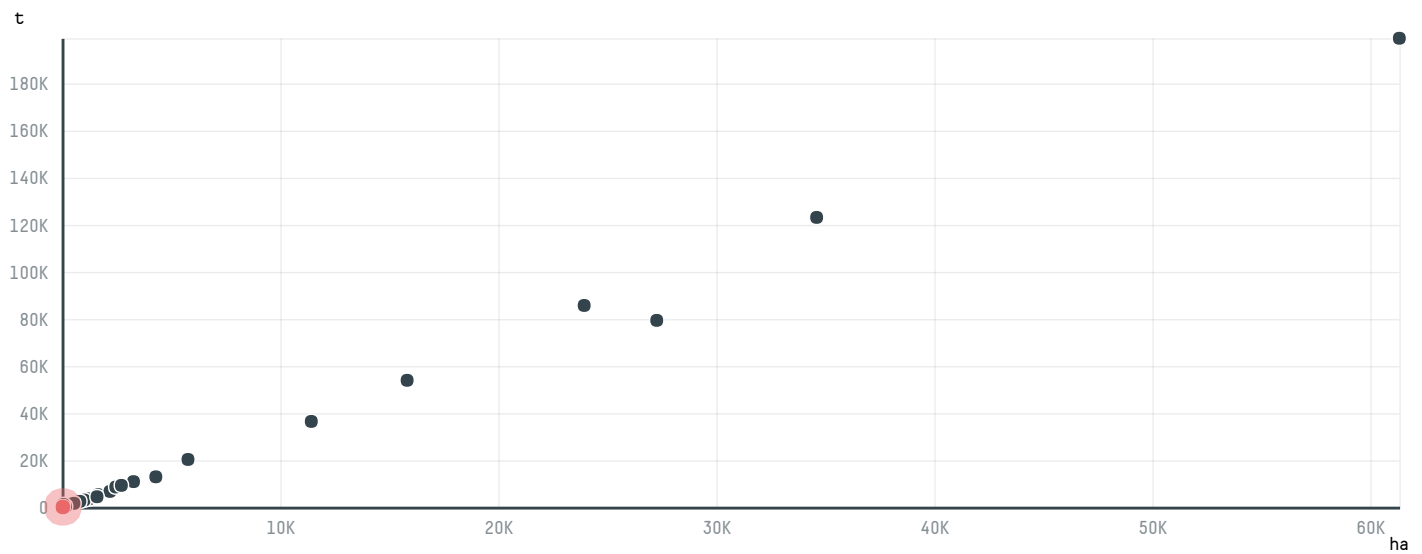

trase

SOUTH SERVICE TRADING

ACTIVITY: **Exporter** COMMODITY: **Pork** COUNTRY: **Brazil** YEAR: **2017**

SOUTH SERVICE TRADING was the 37th largest exporter of pork from BRAZIL in 2017, accounting for 183 tons. As an exporter, SOUTH SERVICE TRADING sources from 1 municipalities, or 0% of the pork production municipalities. The main destination of the pork exported by SOUTH SERVICE TRADING is China (hong kong), accounting for 73% of the total.

TOP DESTINATION COUNTRIES OF PORK EXPORTED BY SOUTH SERVICE TRADING:

COMPARING COMPANIES EXPORTING PORK FROM BRAZIL IN 2017

Trase is a partnership between

In collaboration with

and many other organizations and individuals.