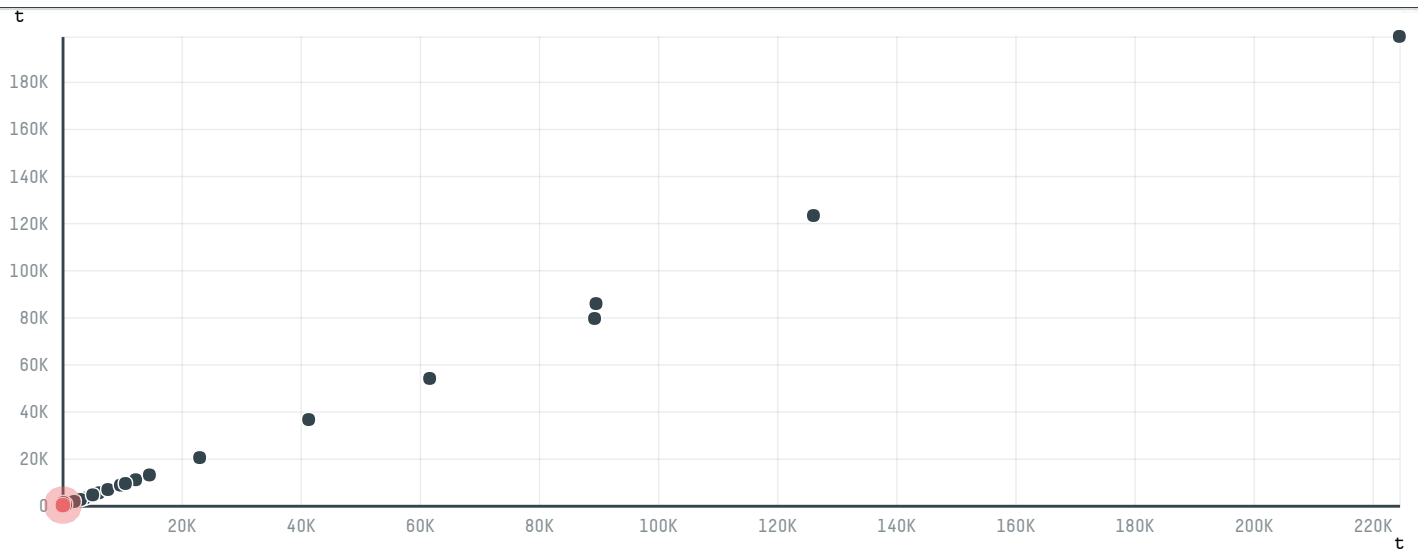

trase

SOUTH SERVICE TRADING

ACTIVITY: **Exporter** COMMODITY: **Pork** COUNTRY: **Brazil** YEAR: **2017**

SOUTH SERVICE TRADING was the 37th largest exporter of pork from BRAZIL in 2017, accounting for 183 tons. As an exporter, SOUTH SERVICE TRADING sources from 1 municipalities, or 0% of the pork production municipalities. The main destination of the pork exported by SOUTH SERVICE TRADING is China (hong kong), accounting for 73% of the total.

TOP DESTINATION COUNTRIES OF PORK EXPORTED BY SOUTH SERVICE TRADING:

COMPARING COMPANIES EXPORTING PORK FROM BRAZIL IN 2017

Trase is a partnership between

In collaboration with

and many other organizations and individuals.