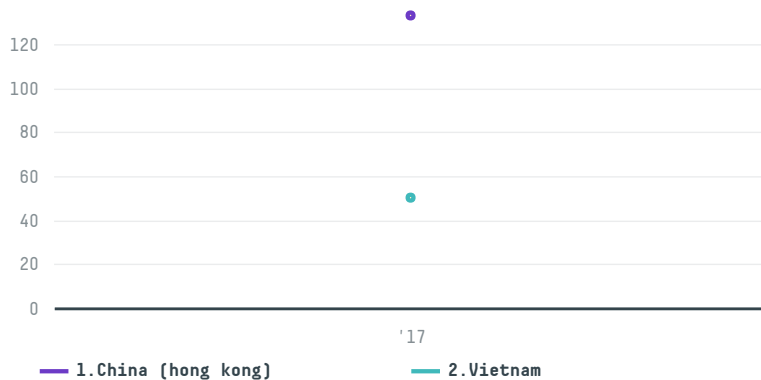

TOP DESTINATION COUNTRIES OF PORK EXPORTED BY SOUTH SERVICE TRADING:

COMPARING COMPANIES EXPORTING PORK FROM BRAZIL IN 2017