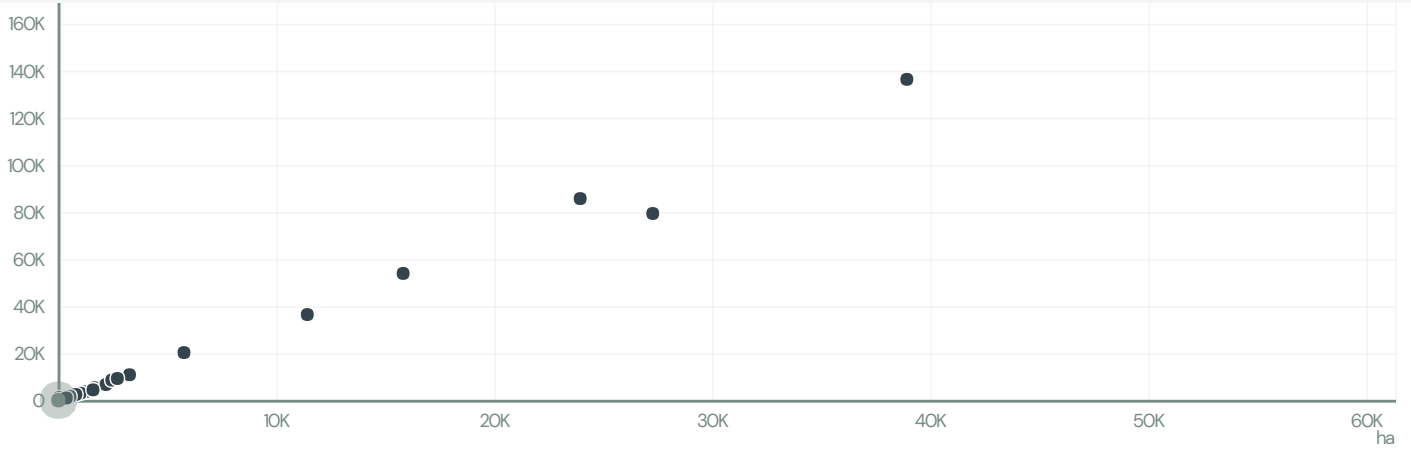

Trase is a partnership between

In close collaboration with many others.

[Click for more information about our partners and funders.](#)

Home	Supply Chains	Finance	Insights
Resources	Data Tools	Explore	Yearbook
About	Profiles	Search	Collections
Contact us	Logistics Maps	Watchlists	Publications
	Downloads	Methodology	
		FAQs	

Sign up for our Newsletter

- [twitter link](#)
- [linkedin link](#)
- [contact mail](#)

- [Terms of use](#)
- [Privacy policy](#)
- [Cookie policy](#)

This website uses cookies to provide you with an improved user experience. By continuing to browse this site, you consent to the use of cookies and similar technologies. Please visit our [privacy policy](#) for further details.

I understand