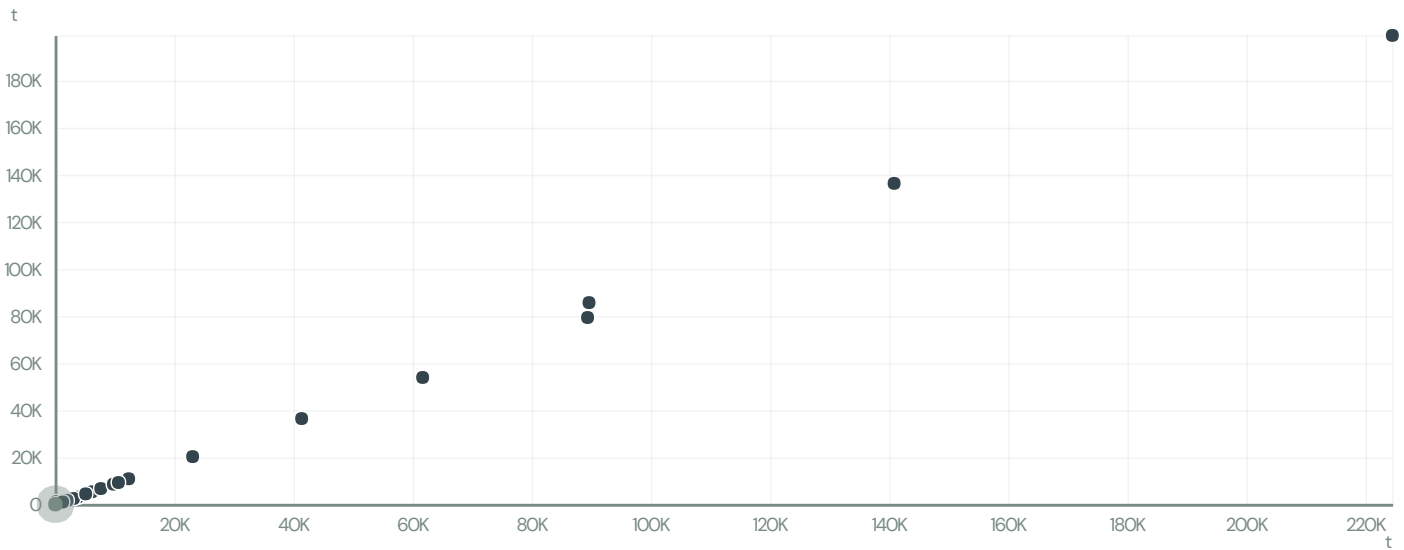

CONSTRUTORA NORBERTO ODEBRECHT

ACTIVITY: Exporter group
COMMODITY: Pork
COUNTRY: Brazil
YEAR: 2017

CONSTRUTORA NORBERTO ODEBRECHT was the 38th largest exporter of pork from BRAZIL in 2017, accounting for 142 tons. This is a 11% decrease vs the previous year. As an exporter, CONSTRUTORA NORBERTO ODEBRECHT sources from 1 municipalities, or 0% of the pork production municipalities.

Comparing companies exporting PORK from Brazil in 2017