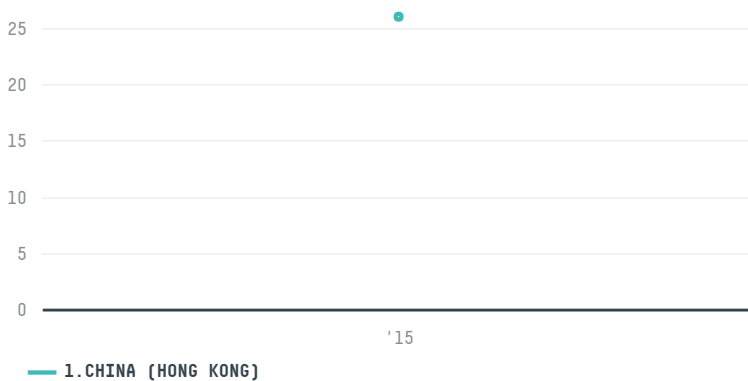

TOP DESTINATION COUNTRIES OF PORK EXPORTED BY SGI IMPORTADORA E EXPORTADORA DE CARNES E MATERIAIS DE CONSTRUCAO EM GERAL LTDA. :

Legend: ☐ N/A, ☐ <5K, ☐ >5K, ☐ >100K, ☐ >300K, ☐ >1M