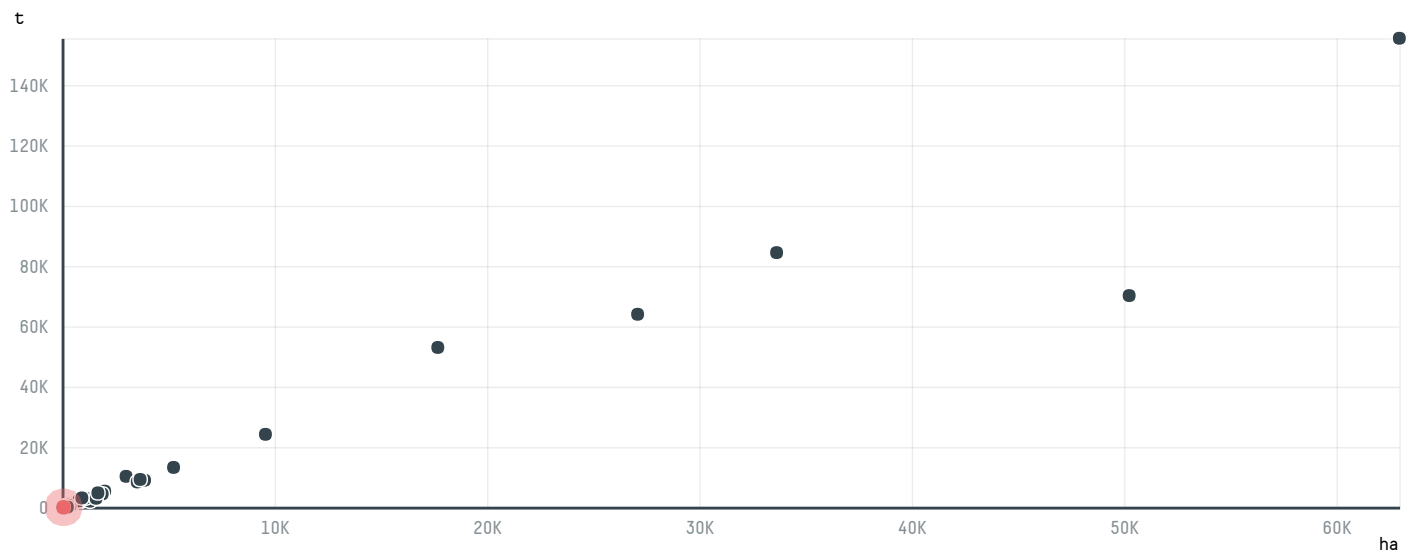

Trase is a partnership between

In collaboration with

and many other organizations and individuals.

Donors

[Terms of Use](#) · [Privacy policy](#) · [Cookie policy](#) · [Contact us](#)

This website uses cookies to provide you with an improved user experience. By continuing to browse this site, you consent to the use of cookies and similar technologies. Please visit our [privacy policy](#) for further details.

I AGREE