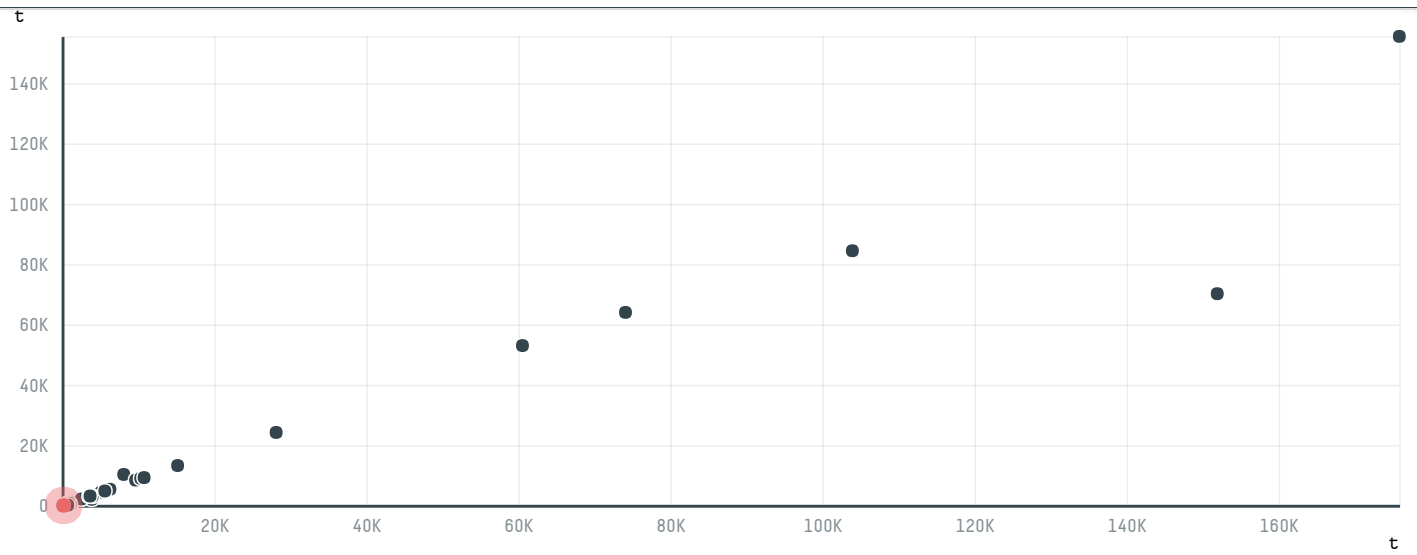

Trase is a partnership between

In collaboration with

and many other organizations and individuals.

Donors

[Terms of Use](#) · [Privacy policy](#) · [Cookie policy](#) · [Contact us](#)

This website uses cookies to provide you with an improved user experience. By continuing to browse this site, you consent to the use of cookies and similar technologies. Please visit our [privacy policy](#) for further details.

I AGREE