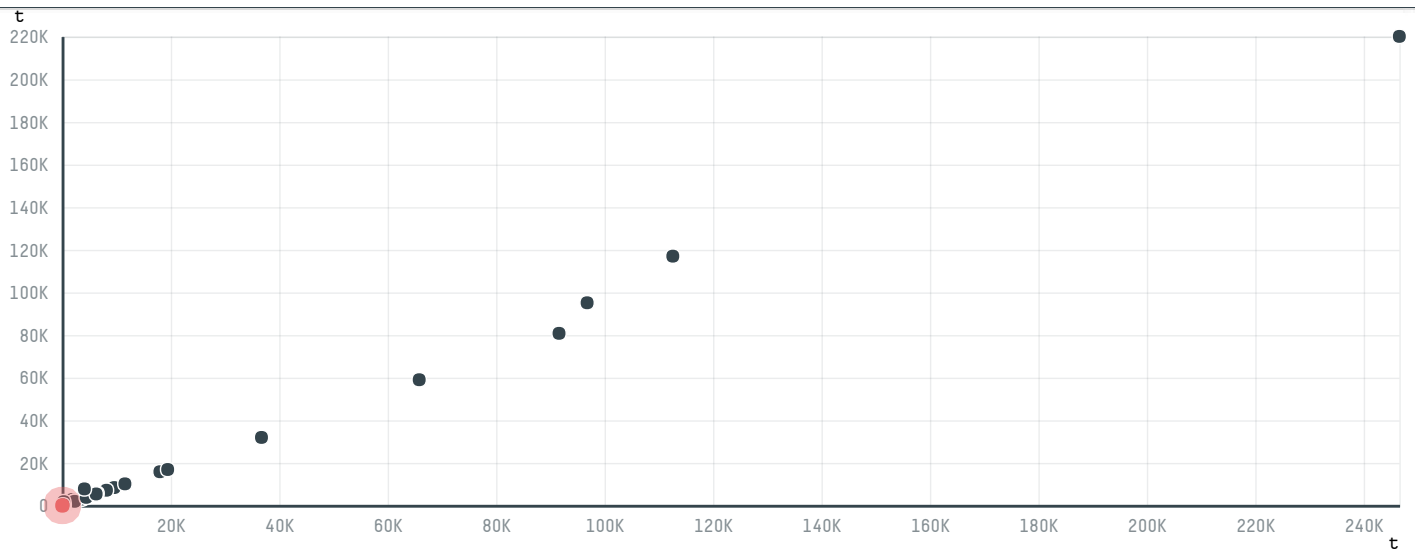

Trase is a partnership between

In collaboration with

and many other organizations and individuals.

Donors

[Terms of Use](#) · [Privacy policy](#) · [Cookie policy](#) · [Contact us](#)