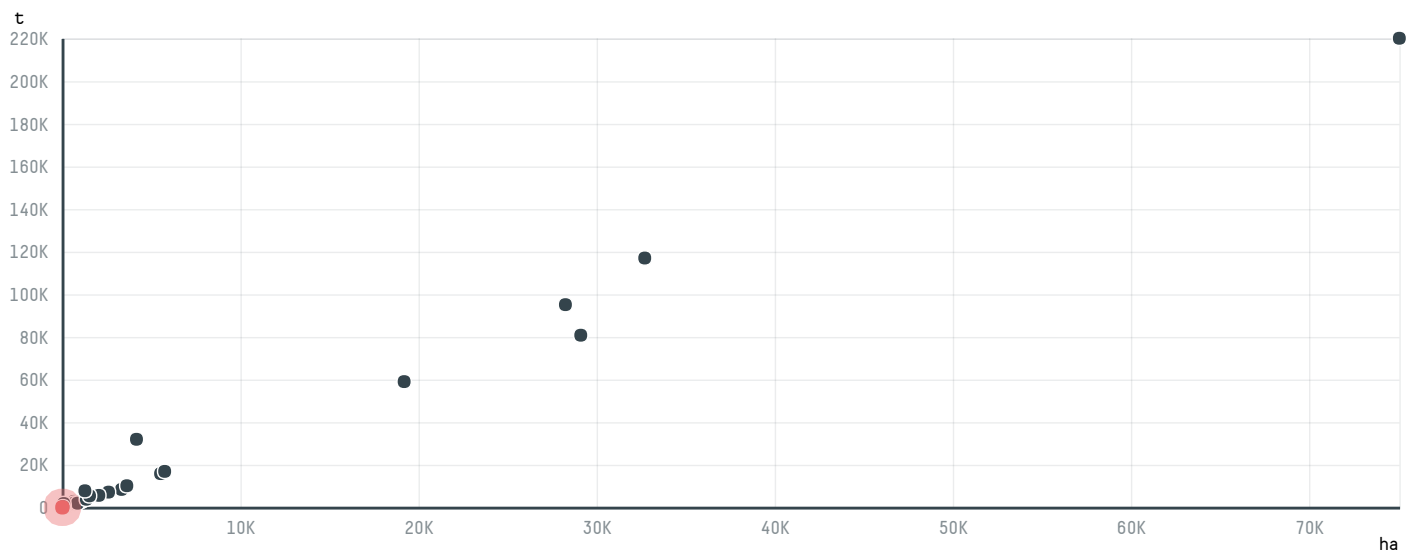

Trase is a partnership between

In collaboration with

and many other organizations and individuals.

Donors

[Terms of Use](#) · [Privacy policy](#) · [Cookie policy](#) · [Contact us](#)