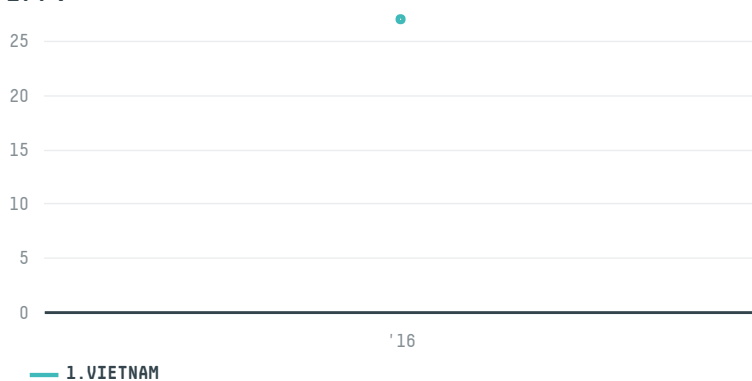

TOP DESTINATION COUNTRIES OF PORK EXPORTED BY EVIMEX - COMERCIAL, IMPORTACAO E EXPORTACAO LTDA - EPP:

□ N/A ■ <5K ■ >5K ■ >100K ■ >300K ■ >1M