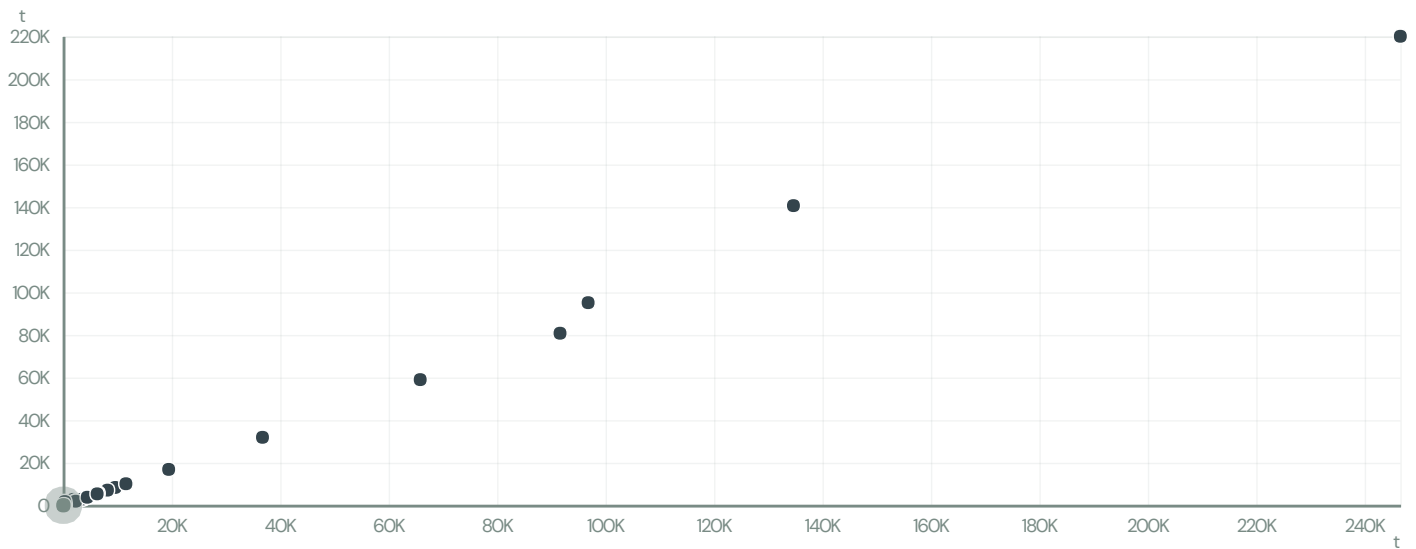

TREBOMM COMERCIO E EXPORTACAO DE GRAOS

ACTIVITY	COMMODITY	COUNTRY	YEAR
Exporter group	Pork	Brazil	2016

TREBOMM COMERCIO E EXPORTACAO DE GRAOS was the 40th largest exporter of pork from BRAZIL in 2016, accounting for 81 tons. As an exporter, TREBOMM COMERCIO E EXPORTACAO DE GRAOS sources from 1 municipalities, or 0% of the pork production municipalities.

Comparing companies exporting PORK from Brazil in 2016