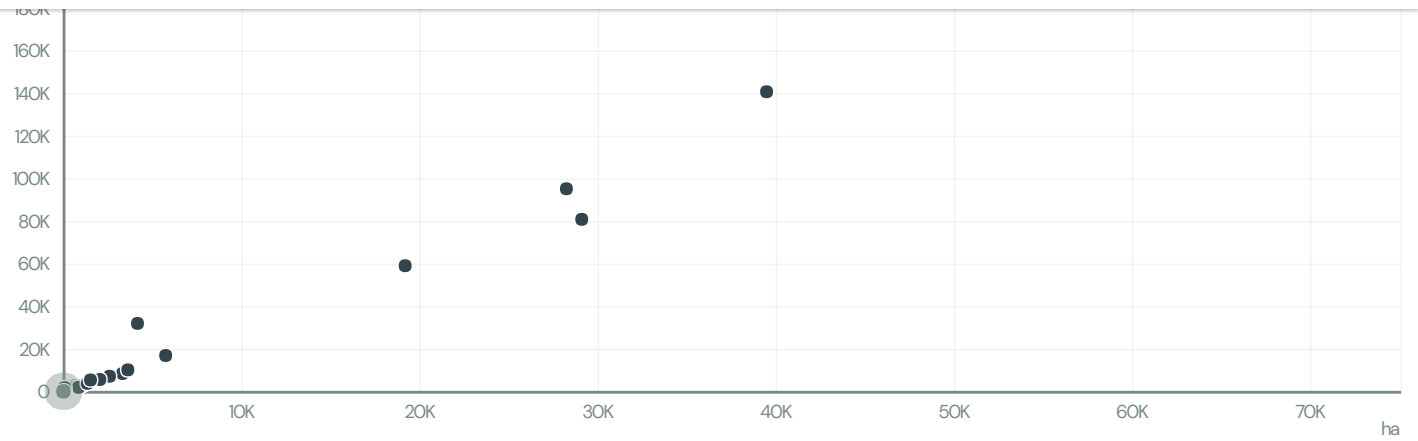

This website uses cookies to provide you with an improved user experience. By continuing to browse this site, you consent to the use of cookies and similar technologies. Please visit our [privacy policy](#) for further details.

I understand

Trase is a partnership between

In close collaboration with many others.

[Click for more information about our partners and funders.](#)

Home	Supply Chains	Finance	Insights
Resources	Data Tools	Explore	Yearbook
About	Profiles	Search	Collections
Contact us	Logistics Maps	Watchlists	Publications
	Downloads	Methodology	
		FAQs	

Sign up for our Newsletter

[>](#)

1. [twitter link](#) [linkedin link](#) [contact mail](#)

1. [Terms of use](#) • [Privacy policy](#) • [Cookie policy](#)

[Gordon and Betty Moore Foundation](#)

[Norway's International Climate and Forest Initiative (NICFI)](#)

[Good Growth partnership](#)

[Quadrature Climate Foundation partnership](#)