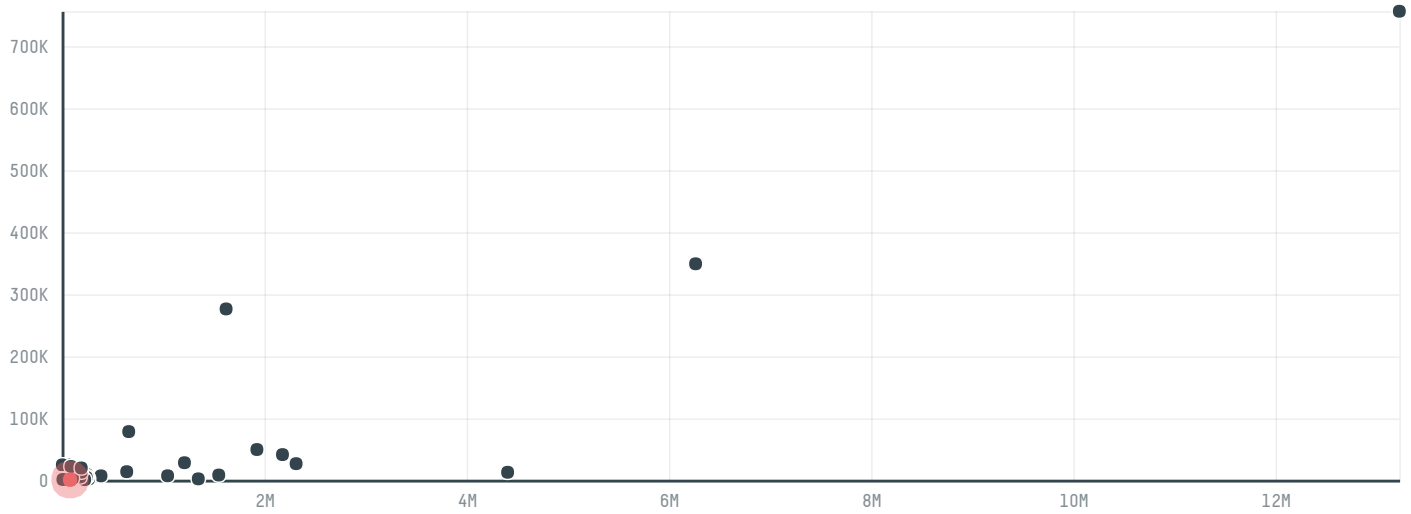

Trase is a partnership between

In collaboration with

and many other organizations and individuals.

Donors

[Terms of Use](#) · [Privacy policy](#) · [Cookie policy](#) · [Contact us](#)

This website uses cookies to provide you with an improved user experience. By continuing to browse this site, you consent to the use of cookies and similar technologies. Please visit our [privacy policy](#) for further details.

I AGREE