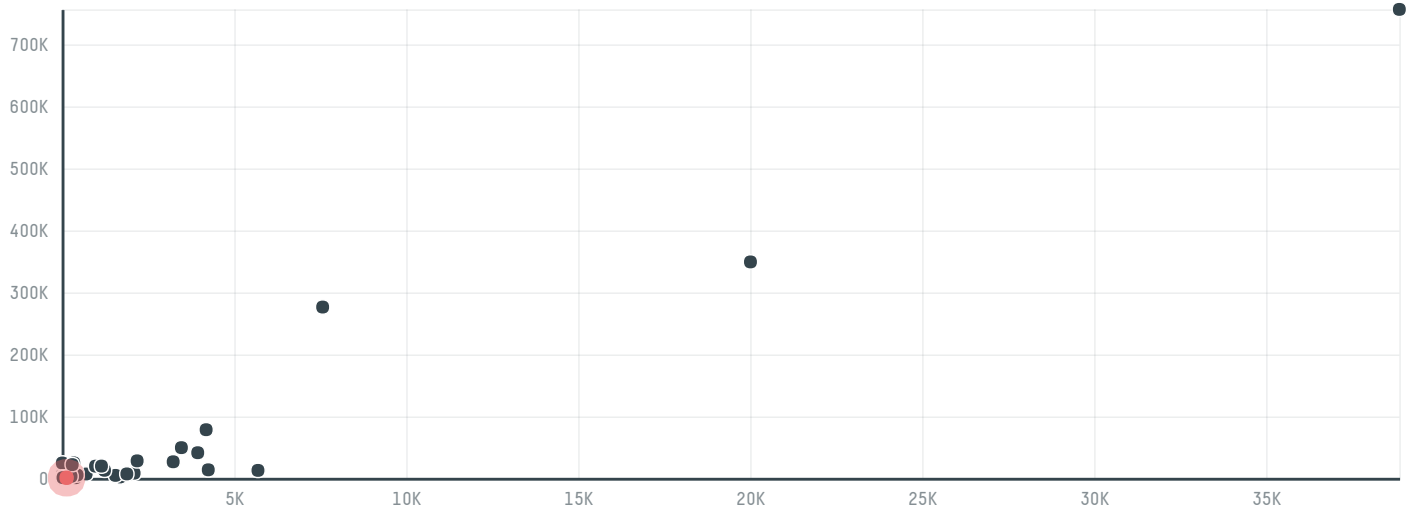

Trase is a partnership between

In collaboration with

and many other organizations and individuals.

Donors

[Terms of Use](#) · [Privacy policy](#) · [Cookie policy](#) · [Contact us](#)

This website uses cookies to provide you with an improved user experience. By continuing to browse this site, you consent to the use of cookies and similar technologies. Please visit our [privacy policy](#) for further details.

I AGREE