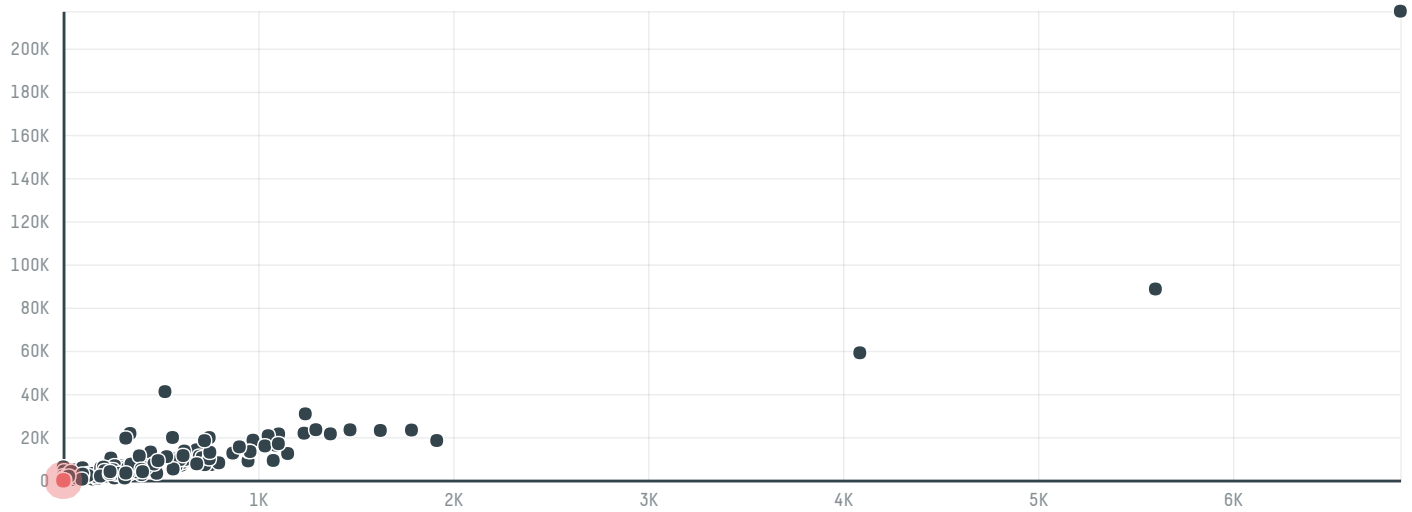

COMPARING COMPANIES IMPORTING BEEF FROM BRAZIL IN 2017