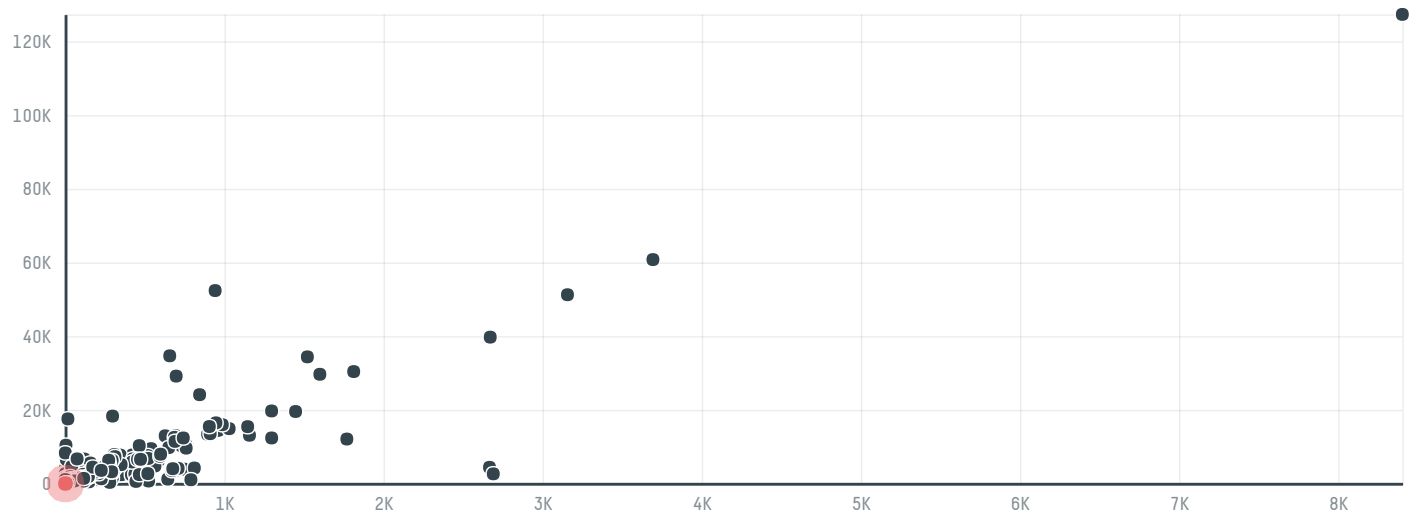

trase

Jbs

ACTIVITY: **Importer** COMMODITY: **Beef** COUNTRY: **Brazil** YEAR: **2015**

FOREST 500 SCORE: ●●●●● ZERO DEFORESTATION COMMITMENT: ✓ **G4**

Jbs was the 1483rd largest importer of beef from BRAZIL in 2015, accounting for 3 tons. As an importer, Jbs sources from 10 municipalities, or 0% of the beef production municipalities. The main destination of the beef imported by Jbs is Italy, accounting for 100% of the total.

COMPARING COMPANIES IMPORTING BEEF FROM BRAZIL IN 2015

Trase is a partnership between

 Stockholm Environment Institute

 Global Canopy Programme

In collaboration with

 vizzuality

 The European Forest Institute