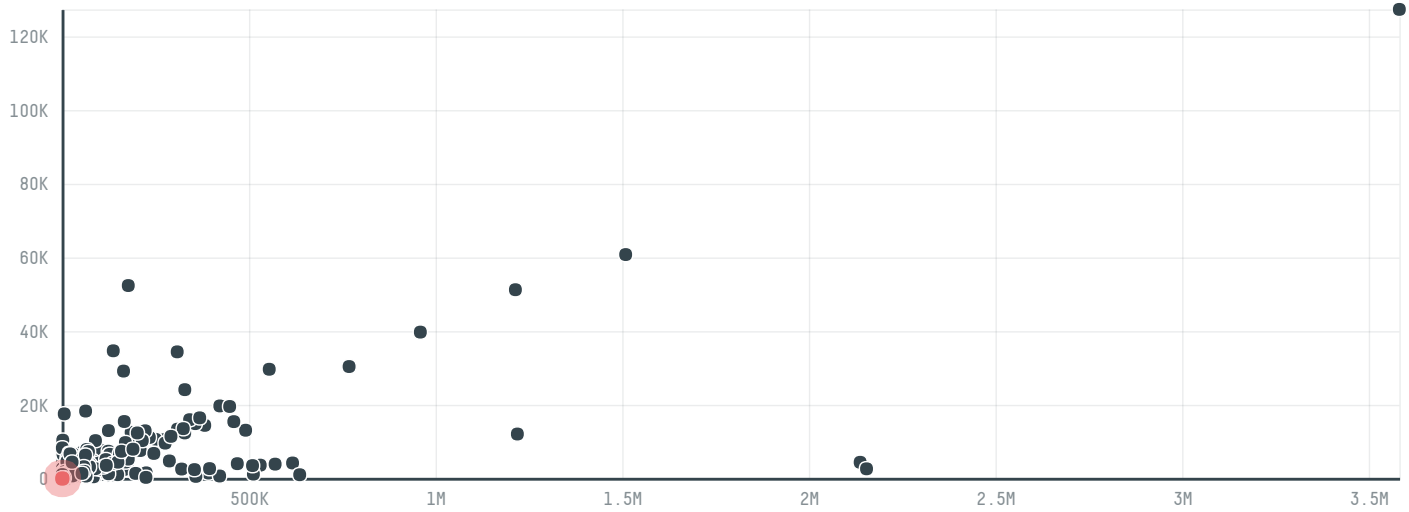

trase

Jbs

ACTIVITY: **Importer** COMMODITY: **Beef** COUNTRY: **Brazil** YEAR: **2015**

FOREST 500 SCORE: ●●●●● ZERO DEFORESTATION COMMITMENT: ✓ **G4**

Jbs was the 1483rd largest importer of beef from BRAZIL in 2015, accounting for 3 tons. As an importer, Jbs sources from 10 municipalities, or 0% of the beef production municipalities. The main destination of the beef imported by Jbs is Italy, accounting for 100% of the total.

COMPARING COMPANIES IMPORTING BEEF FROM BRAZIL IN 2015

Trase is a partnership between

 Stockholm Environment Institute

 Global Canopy Programme

In collaboration with

 vizzuality

 The European Forest Institute