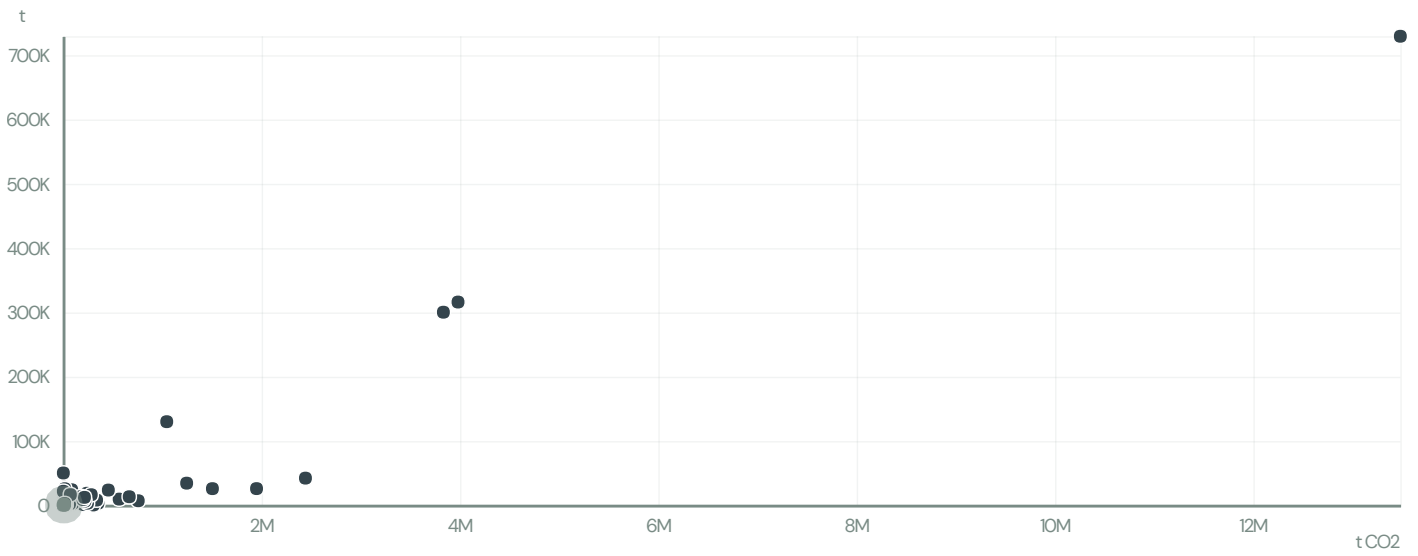

Trase is a partnership between

In close collaboration with many others.

[Click for more information about our partners and funders..](#)

Home

Resources

About

Contact us

Supply Chains

Data Tools

Profiles

Logistics Maps

Downloads

Finance

Explore

Search

Watchlists

Methodology

FAQs

Insights

Yearbook

Collections

Publications

Sign up for our Newsletter

This website uses cookies to provide you with an improved user experience. By continuing to browse this site, you consent to the use of cookies and similar technologies. Please visit our [privacy policy](#) for further details.

I understand