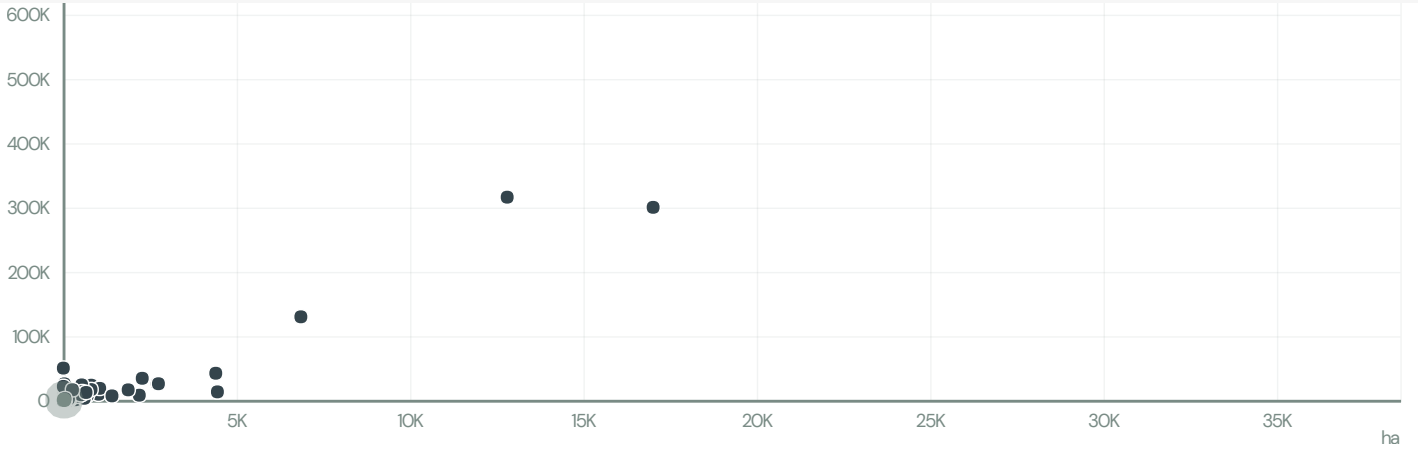

Trase is a partnership between

In close collaboration with many others.

[Click for more information about our partners and funders..](#)

Home

Resources

About

Contact us

Supply Chains

Data Tools

Profiles

Logistics Maps

Downloads

Finance

Explore

Search

Watchlists

Methodology

FAQs

Insights

Yearbook

Collections

Publications

Sign up for our Newsletter

This website uses cookies to provide you with an improved user experience. By continuing to browse this site, you consent to the use of cookies and similar technologies. Please visit our [privacy policy](#) for further details.

I understand