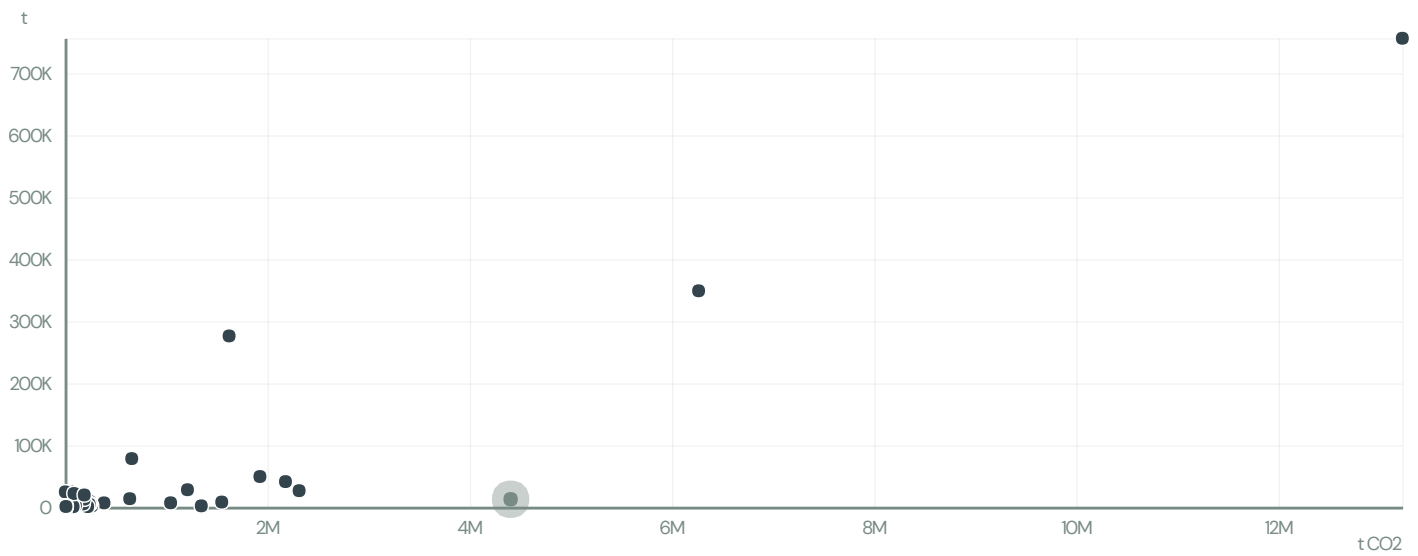

AGROEXPORT TRADING E AGRONEGOCIOS

ACTIVITY	COMMODITY	COUNTRY	YEAR
Exporter group	Beef	Brazil	2016

AGROEXPORT TRADING E AGRONEGOCIOS was the 20th largest exporter of beef from BRAZIL in 2016, accounting for 13 thousand tons. This is a 115% increase vs the previous year. As an exporter, AGROEXPORT TRADING E AGRONEGOCIOS sources from 251 municipalities, or 9% of the beef production municipalities.