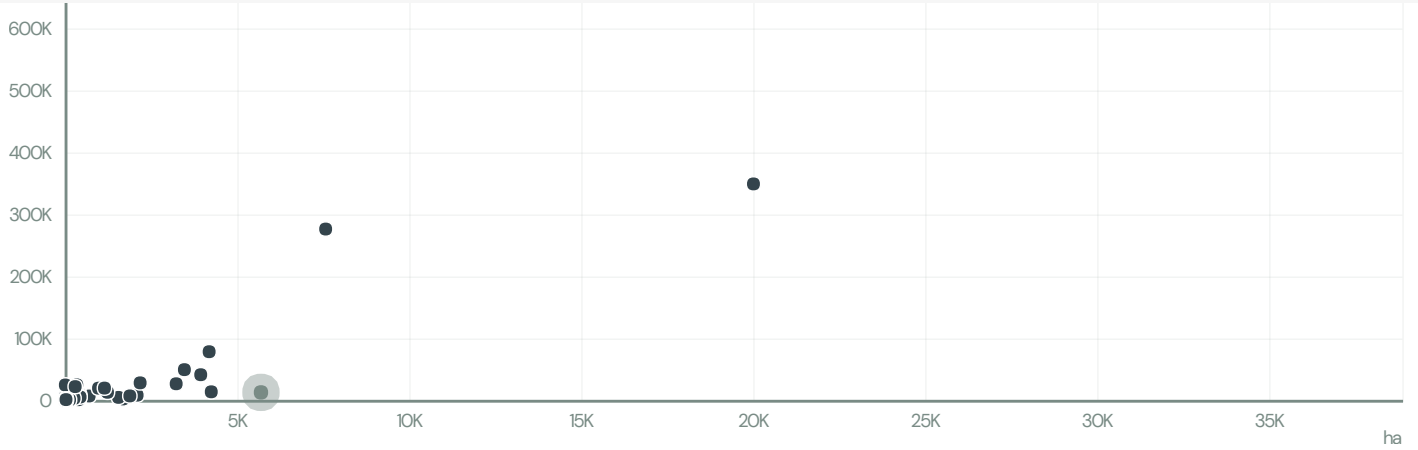

AGROEXPORT TRADING E AGRONEGOCIOS

ACTIVITY	COMMODITY	COUNTRY	YEAR
Exporter group	Beef	Brazil	2016

AGROEXPORT TRADING E AGRONEGOCIOS was the 20th largest exporter of beef from BRAZIL in 2016, accounting for 13 thousand tons. This is a 115% increase vs the previous year. As an exporter, AGROEXPORT TRADING E AGRONEGOCIOS sources from 251 municipalities, or 9% of the beef production municipalities.