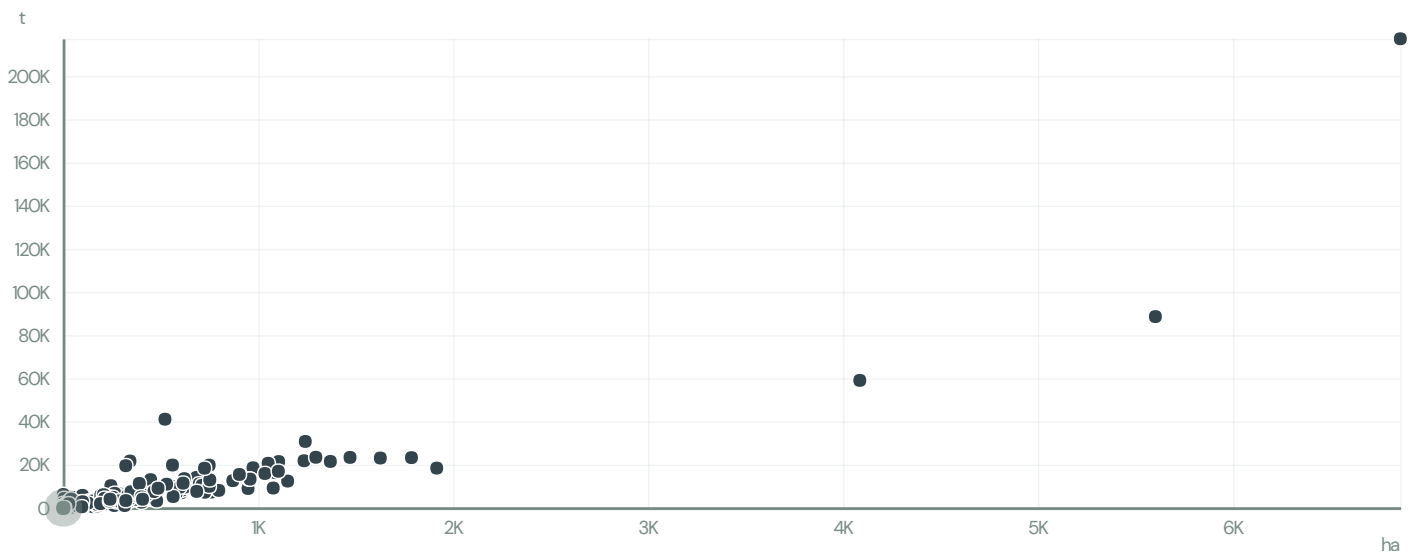

BLANCA MENDONA FLORES

ACTIVITY: Importer
COMMODITY: Beef
COUNTRY: Brazil
YEAR: 2017

BLANCA MENDONA FLORES was the 1556th largest importer of beef from BRAZIL in 2017, accounting for 6 tons. This is a 29% decrease vs the previous year. As an importer, BLANCA MENDONA FLORES sources from 6 municipalities, or 0% of the beef production municipalities.

Municipality	Cattle deforestation risk	CO2 emissions risk from cattle deforestation
SANTANA DO LIVRAMENTO	N/A	N/A
ALEGRETE	N/A	N/A
DOM PEDRITO	N/A	N/A
BAGE	N/A	N/A

Comparing companies importing BEEF from Brazil in 2017