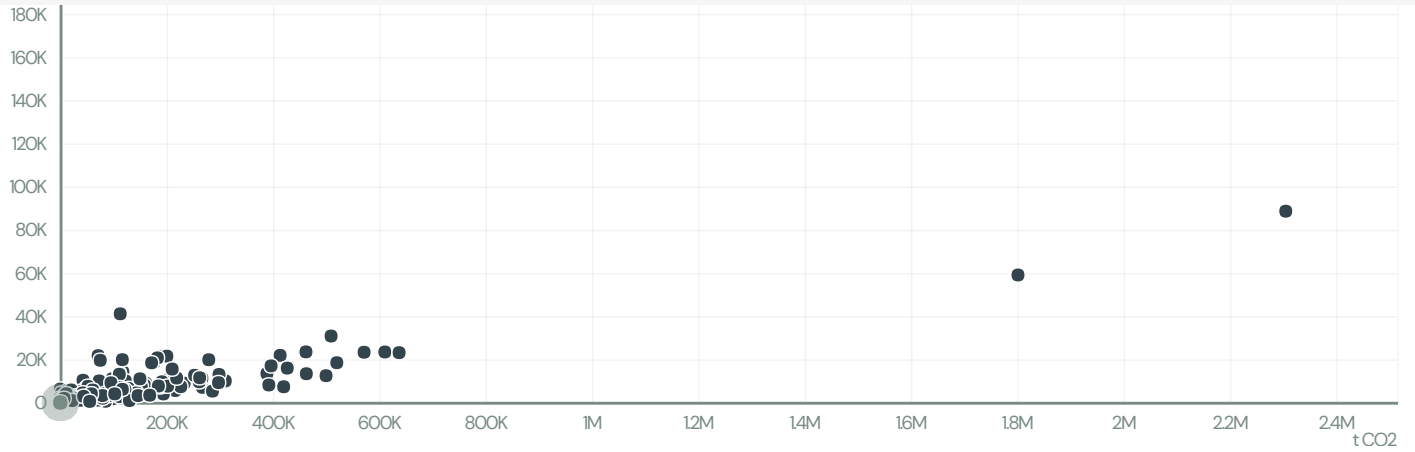

Trase is a partnership between

In close collaboration with many others.

[Click for more information about our partners and funders.](#)

Home	Supply Chains	Finance	Insights
Resources	Data Tools	Explore	Yearbook
About	Profiles	Search	Collections
Contact us	Logistics Maps	Watchlists	Publications
	Downloads	Methodology	
		FAQs	

Sign up for our Newsletter

[twitter link](#) [linkedin link](#) [contact mail](#)

[Terms of use](#) • [Privacy policy](#) • [Cookie policy](#)

[Gordon and Betty Moore Foundation](#)

[Norway's International Climate and Forest Initiative (NICFI)](#)

[Good Growth partnership](#)

[Quadrature Climate Foundation partnership](#)

This website uses cookies to provide you with an improved user experience. By continuing to browse this site, you consent to the use of cookies and similar technologies. Please visit our [privacy policy](#) for further details.

I understand