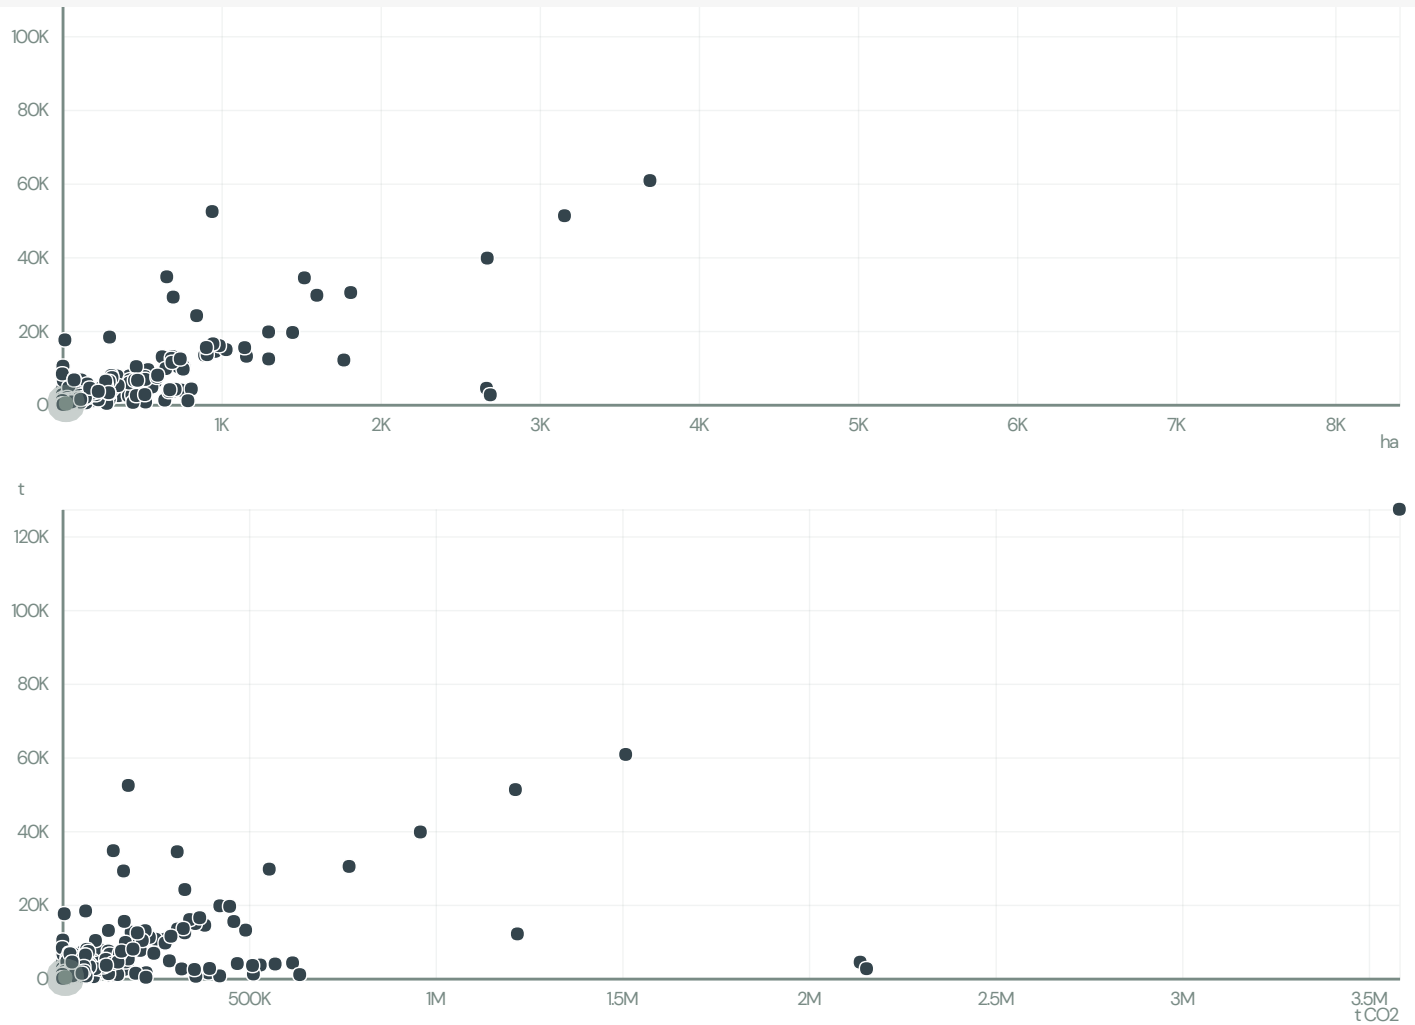

Trase is a partnership between

In close collaboration with many others.

[Click for more information about our partners and funders..](#)

Home

Resources

About

Contact us

Supply Chains

Data Tools

Profiles

Logistics Maps

Downloads

Finance

Explore

Search

Watchlists

Methodology

FAQs

Insights

Yearbook

Collections

Publications

[Sign up for our Newsletter](#)

This website uses cookies to provide you with an improved user experience. By continuing to browse this site, you consent to the use of cookies and similar technologies. Please visit our [privacy policy](#) for further details.

[I understand](#)