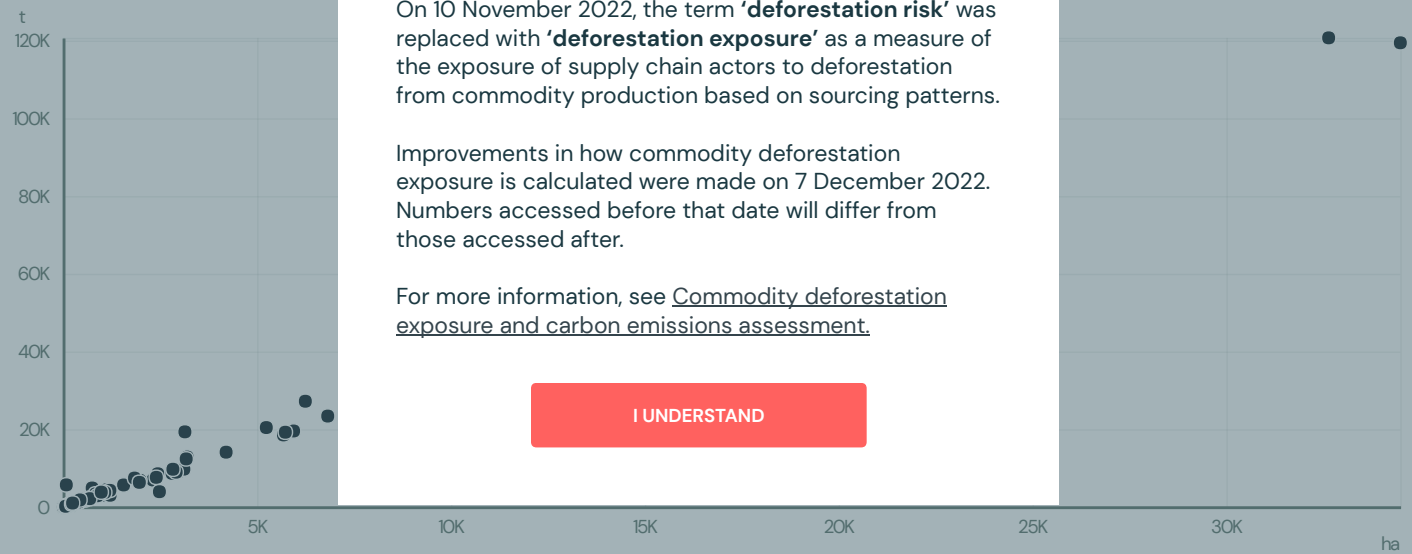

# VICUNHA SERVICOS LTDA.

ACTIVITY: Exporter group  
COMMODITY: Cotton  
COUNTRY: Brazil  
YEAR: 2016

VICUNHA SERVICOS LTDA. was the 66th largest exporter of cotton from BRAZIL in 2016, accounting for 826 tons. As an exporter, VICUNHA SERVICOS LTDA. sources from 1 municipalities, or 1% of the cotton production municipalities.

## Recent updates to "Deforestation Exposure"

On 10 November 2022, the term 'deforestation risk' was replaced with 'deforestation exposure' as a measure of the exposure of supply chain actors to deforestation from commodity production based on sourcing patterns.