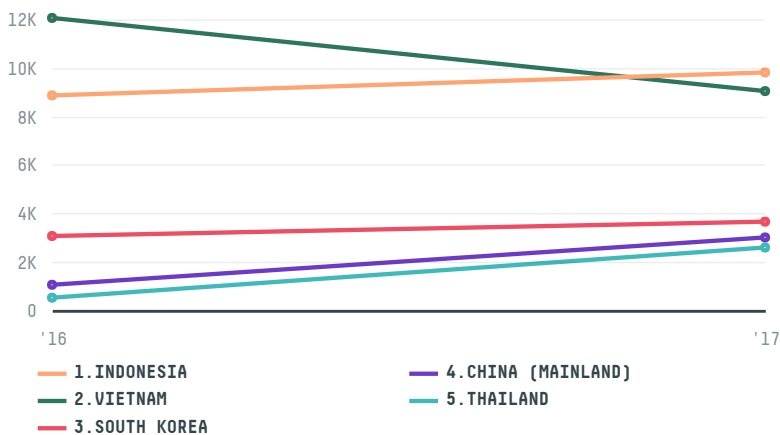

TOP DESTINATION COUNTRIES OF COTTON IMPORTED BY COFCO RESOURCES PTE LTD: