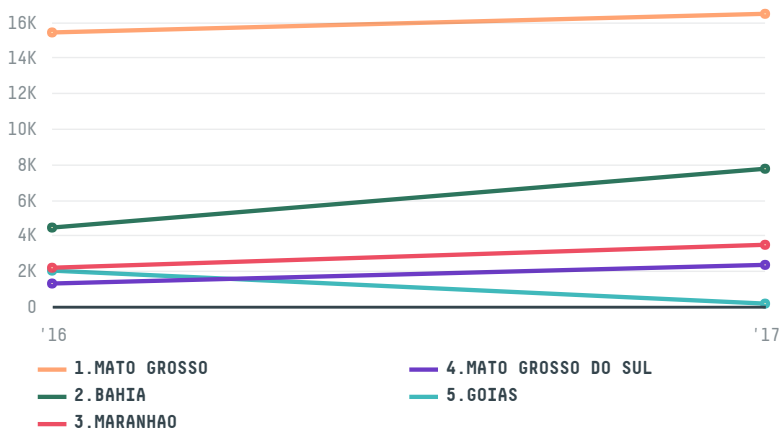

TOP DESTINATION COUNTRIES OF COTTON IMPORTED BY COFCO RESOURCES PTE LTD: