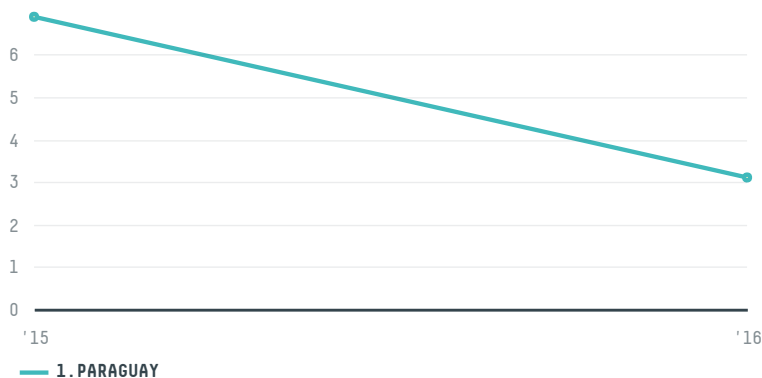

TOP DESTINATION COUNTRIES OF CORN EXPORTED BY NAJMI EXPORTADORA E IMPORTADORA:

□ N/A <5K >5K >100K >300K >1M