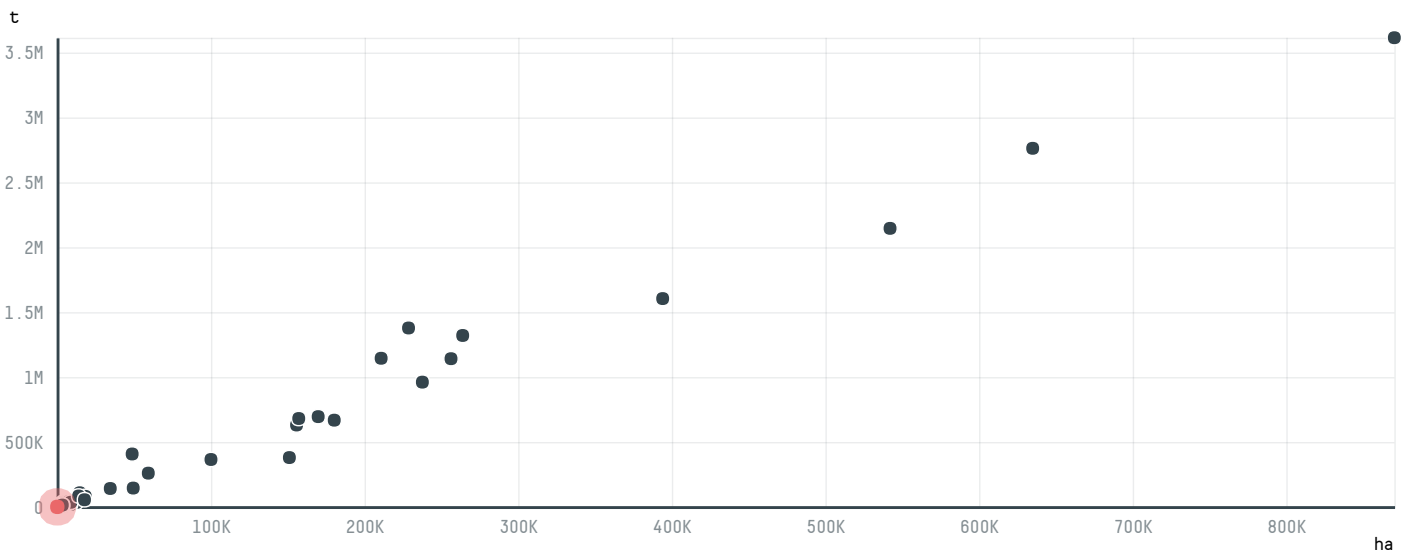

## NAJMI EXPORTADORA E IMPORTADORA

ACTIVITY	COMMODITY	COUNTRY	YEAR
<b>Exporter</b>	<b>Corn</b>	<b>Brazil</b>	<b>2016</b>

NAJMI EXPORTADORA E IMPORTADORA was the 181st largest exporter of corn from BRAZIL in 2016, accounting for 3 tons. This is a 55% decrease vs the previous year. As an exporter, NAJMI EXPORTADORA E IMPORTADORA sources from 2 municipalities, or 0% of the corn production municipalities. The main destination of the corn exported by NAJMI EXPORTADORA E IMPORTADORA is PARAGUAY, accounting for 100% of the total.

### TOP DESTINATION COUNTRIES OF CORN EXPORTED BY NAJMI EXPORTADORA E IMPORTADORA:

□ N/A  <5K  >5K  >100K  >300K  >1M

COMPARING COMPANIES EXPORTING CORN FROM BRAZIL IN 2016

Trase is a partnership between