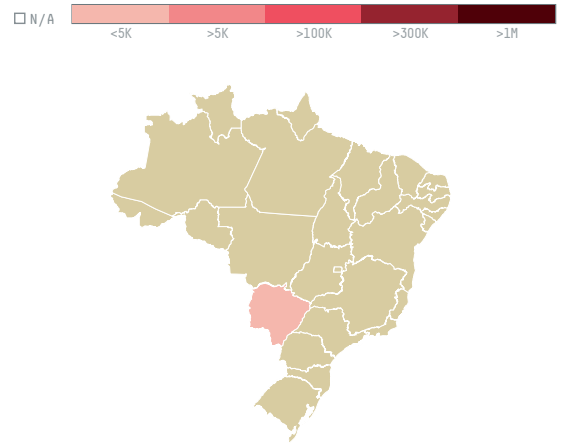

## NAJMI EXPORTADORA E IMPORTADORA

ACTIVITY	COMMODITY	COUNTRY	YEAR
<b>Exporter</b>	<b>Corn</b>	<b>Brazil</b>	<b>2016</b>

NAJMI EXPORTADORA E IMPORTADORA was the 181st largest exporter of corn from BRAZIL in 2016, accounting for 3 tons. This is a 55% decrease vs the previous year. As an exporter, NAJMI EXPORTADORA E IMPORTADORA sources from 2 municipalities, or 0% of the corn production municipalities. The main destination of the corn exported by NAJMI EXPORTADORA E IMPORTADORA is PARAGUAY, accounting for 100% of the total.

### TOP DESTINATION COUNTRIES OF CORN EXPORTED BY NAJMI EXPORTADORA E IMPORTADORA:

□ N/A  <5K  >5K  >100K  >300K  >1M

COMPARING COMPANIES EXPORTING CORN FROM BRAZIL IN 2016

Trase is a partnership between