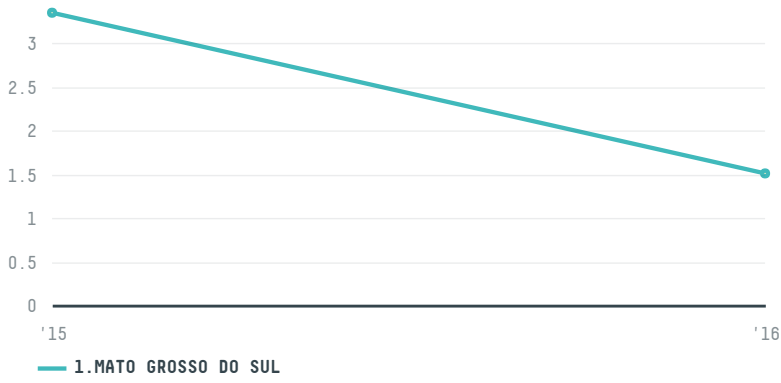

COMPARING COMPANIES EXPORTING CORN FROM BRAZIL IN 2016

Trase is a partnership between

In collaboration with

and many other organizations and individuals.

Donors

[Terms of Use](#) · [Privacy policy](#) · [Cookie policy](#) · [Contact us](#)

This website uses cookies to provide you with an improved user experience. By continuing to browse this site, you consent to the use of cookies and similar technologies. Please visit our [privacy policy](#) for further details.

I AGREE