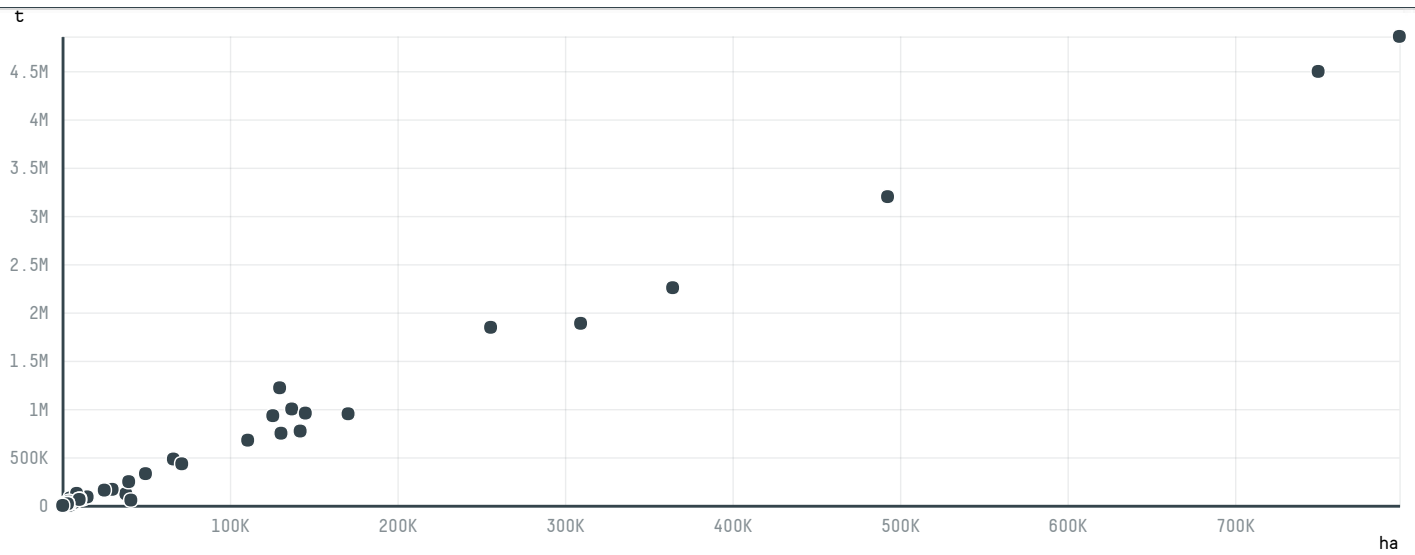

Trase is a partnership between

In collaboration with

and many other organizations and individuals.

Donors

[Terms of Use](#) · [Privacy policy](#) · [Cookie policy](#) · [Contact us](#)