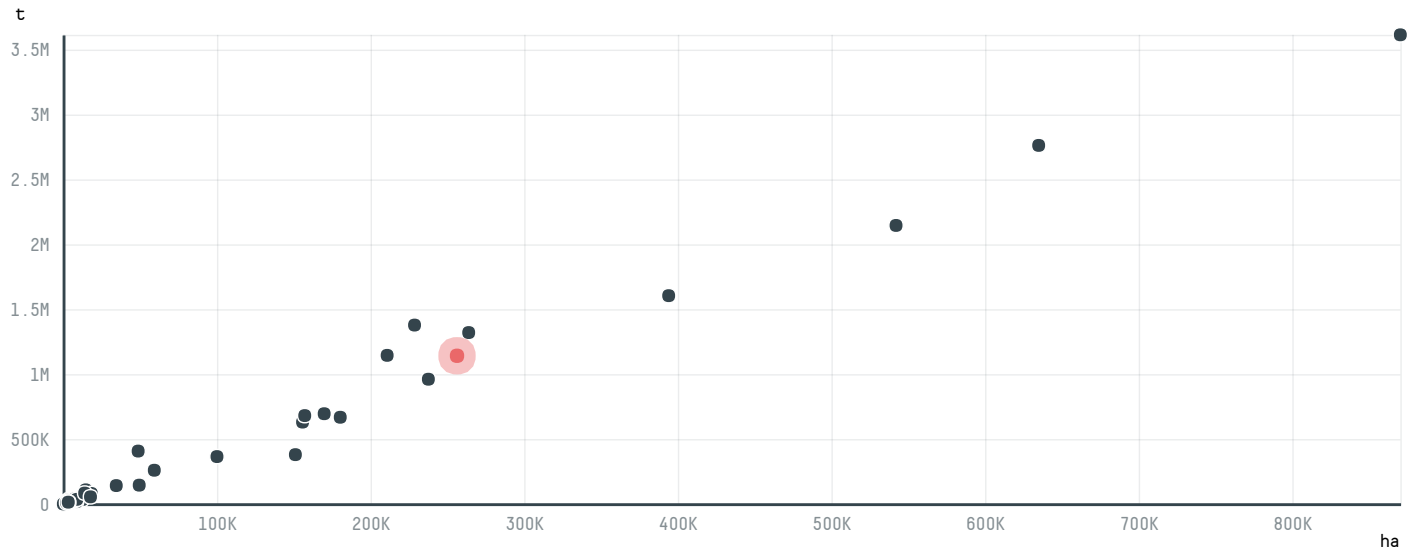

trase

NIDERA SEMENTES

ACTIVITY: **Exporter**
COMMODITY: **Corn**
COUNTRY: **Brazil**
YEAR: **2016**

NIDERA SEMENTES was the 8th largest exporter of corn from BRAZIL in 2016, accounting for 1.1 million tons. This is a 7% decrease vs the previous year. As an exporter, NIDERA SEMENTES sources from 40 municipalities, or 1% of the corn production municipalities. The main destination of the corn exported by NIDERA SEMENTES is IRAN, accounting for 60% of the total.

TOP DESTINATION COUNTRIES OF CORN EXPORTED BY NIDERA SEMENTES:

COMPARING COMPANIES EXPORTING CORN FROM BRAZIL IN 2016

Trase is a partnership between

In collaboration with

and many other organizations and individuals.