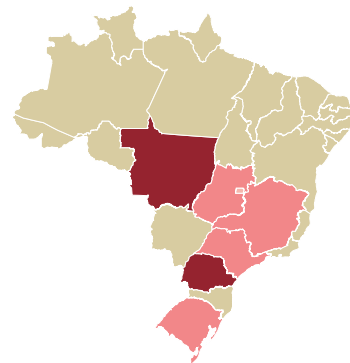

trase

NIDERA SEMENTES

ACTIVITY: **Exporter**
COMMODITY: **Corn**
COUNTRY: **Brazil**
YEAR: **2016**

NIDERA SEMENTES was the 8th largest exporter of corn from BRAZIL in 2016, accounting for 1.1 million tons. This is a 7% decrease vs the previous year. As an exporter, NIDERA SEMENTES sources from 40 municipalities, or 1% of the corn production municipalities. The main destination of the corn exported by NIDERA SEMENTES is IRAN, accounting for 60% of the total.

TOP DESTINATION COUNTRIES OF CORN EXPORTED BY NIDERA SEMENTES:

COMPARING COMPANIES EXPORTING CORN FROM BRAZIL IN 2016

Trase is a partnership between

In collaboration with

and many other organizations and individuals.