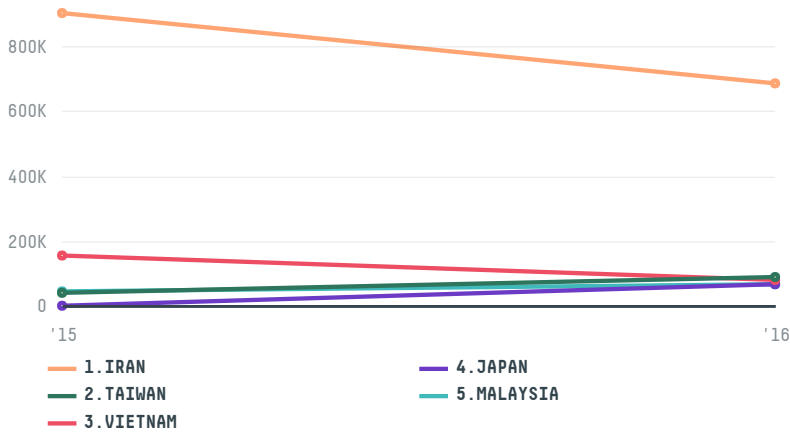

trase

NIDERA SEMENTES

ACTIVITY: **Exporter**
COMMODITY: **Corn**
COUNTRY: **Brazil**
YEAR: **2016**

NIDERA SEMENTES was the 8th largest exporter of corn from BRAZIL in 2016, accounting for 1.1 million tons. This is a 7% decrease vs the previous year. As an exporter, NIDERA SEMENTES sources from 40 municipalities, or 1% of the corn production municipalities. The main destination of the corn exported by NIDERA SEMENTES is IRAN, accounting for 60% of the total.

TOP DESTINATION COUNTRIES OF CORN EXPORTED BY NIDERA SEMENTES:

COMPARING COMPANIES EXPORTING CORN FROM BRAZIL IN 2016

Trase is a partnership between

In collaboration with

and many other organizations and individuals.