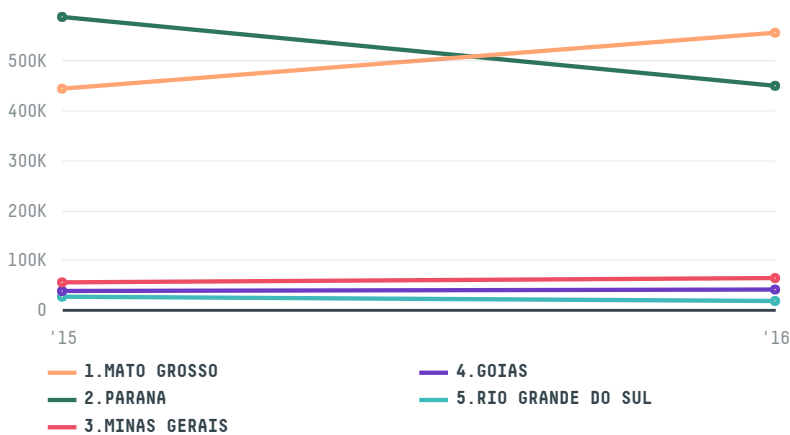

trase

NIDERA SEMENTES

ACTIVITY: **Exporter**
COMMODITY: **Corn**
COUNTRY: **Brazil**
YEAR: **2016**

NIDERA SEMENTES was the 8th largest exporter of corn from BRAZIL in 2016, accounting for 1.1 million tons. This is a 7% decrease vs the previous year. As an exporter, NIDERA SEMENTES sources from 40 municipalities, or 1% of the corn production municipalities. The main destination of the corn exported by NIDERA SEMENTES is IRAN, accounting for 60% of the total.

TOP DESTINATION COUNTRIES OF CORN EXPORTED BY NIDERA SEMENTES:

COMPARING COMPANIES EXPORTING CORN FROM BRAZIL IN 2016

Trase is a partnership between

In collaboration with

and many other organizations and individuals.