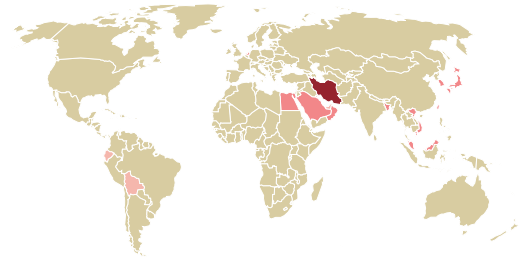

trase

NIDERA SEMENTES

ACTIVITY: **Exporter**
COMMODITY: **Corn**
COUNTRY: **Brazil**
YEAR: **2016**

NIDERA SEMENTES was the 8th largest exporter of corn from BRAZIL in 2016, accounting for 1.1 million tons. This is a 7% decrease vs the previous year. As an exporter, NIDERA SEMENTES sources from 40 municipalities, or 1% of the corn production municipalities. The main destination of the corn exported by NIDERA SEMENTES is IRAN, accounting for 60% of the total.

TOP DESTINATION COUNTRIES OF CORN EXPORTED BY NIDERA SEMENTES:

COMPARING COMPANIES EXPORTING CORN FROM BRAZIL IN 2016

Trase is a partnership between

In collaboration with

and many other organizations and individuals.