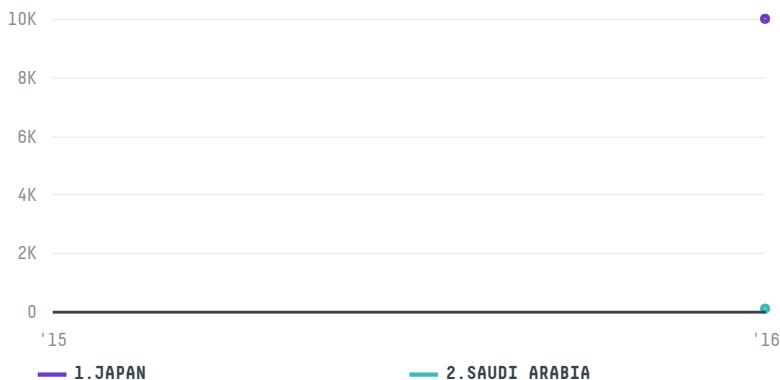

TOP DESTINATION COUNTRIES OF CORN IMPORTED BY CEAGRO INTERNATIONAL LTD: