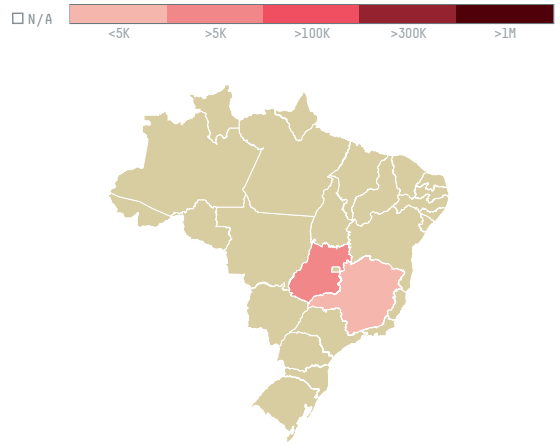

# trase

## CEAGRO INTERNATIONAL LTD

ACTIVITY	COMMODITY	COUNTRY	YEAR
<b>Importer</b>	<b>Corn</b>	<b>Brazil</b>	<b>2016</b>

CEAGRO INTERNATIONAL LTD was the 36th largest importer of corn from BRAZIL in 2016, accounting for 10 thousand tons. This is a 95% decrease vs the previous year. As an importer, CEAGRO INTERNATIONAL LTD sources from 3 municipalities, or 0% of the corn production municipalities. The main destination of the corn imported by CEAGRO INTERNATIONAL LTD is JAPAN, accounting for 99% of the total.

### TOP DESTINATION COUNTRIES OF CORN IMPORTED BY CEAGRO INTERNATIONAL LTD:

COMPARING COMPANIES IMPORTING CORN FROM BRAZIL IN 2016

Trase is a partnership between

In collaboration with

and many other organizations and individuals.