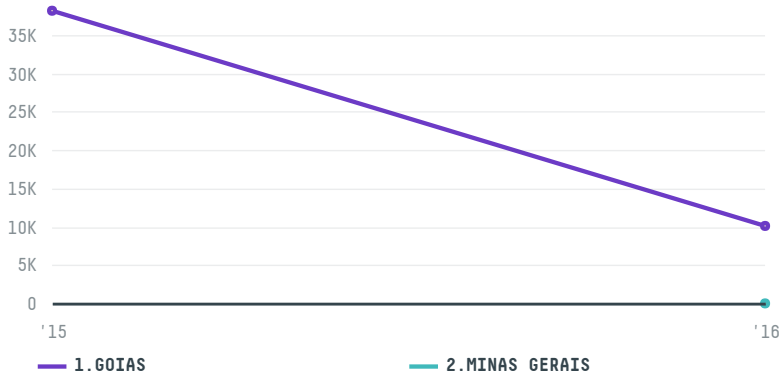

COMPARING COMPANIES IMPORTING CORN FROM BRAZIL IN 2016

Trase is a partnership between

In collaboration with

and many other organizations and individuals.

Donors

[Terms of Use](#) · [Privacy policy](#) · [Cookie policy](#) · [Contact us](#)

This website uses cookies to provide you with an improved user experience. By continuing to browse this site, you consent to the use of cookies and similar technologies. Please visit our [privacy policy](#) for further details.

I AGREE