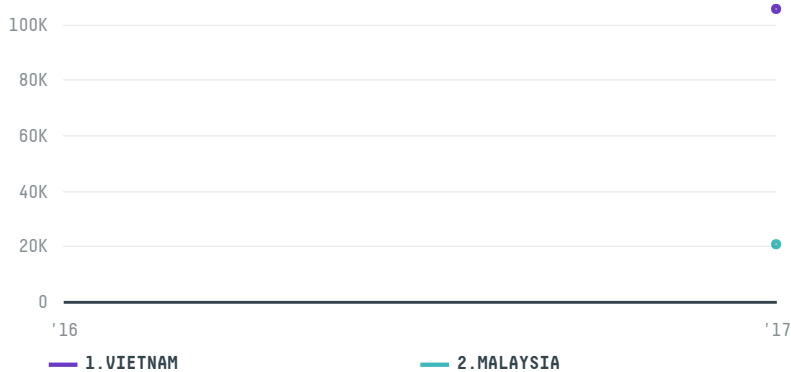

trase

CUTRALE TRADING BRASIL LTDA.

ACTIVITY COMMODITY COUNTRY YEAR
Exporter **Corn** **Brazil** **2017**

CUTRALE TRADING BRASIL LTDA. was the 21st largest exporter of corn from BRAZIL in 2017, accounting for 126 thousand tons. This is a 375% increase vs the previous year. As an exporter, CUTRALE TRADING BRASIL LTDA. sources from 7 municipalities, or 0% of the corn production municipalities. The main destination of the corn exported by CUTRALE TRADING BRASIL LTDA. is VIETNAM, accounting for 84% of the total.

TOP DESTINATION COUNTRIES OF CORN EXPORTED BY CUTRALE TRADING BRASIL LTDA. :

COMPARING COMPANIES EXPORTING CORN FROM BRAZIL IN 2017

Trase is a partnership between

In collaboration with

and many other organizations and individuals.