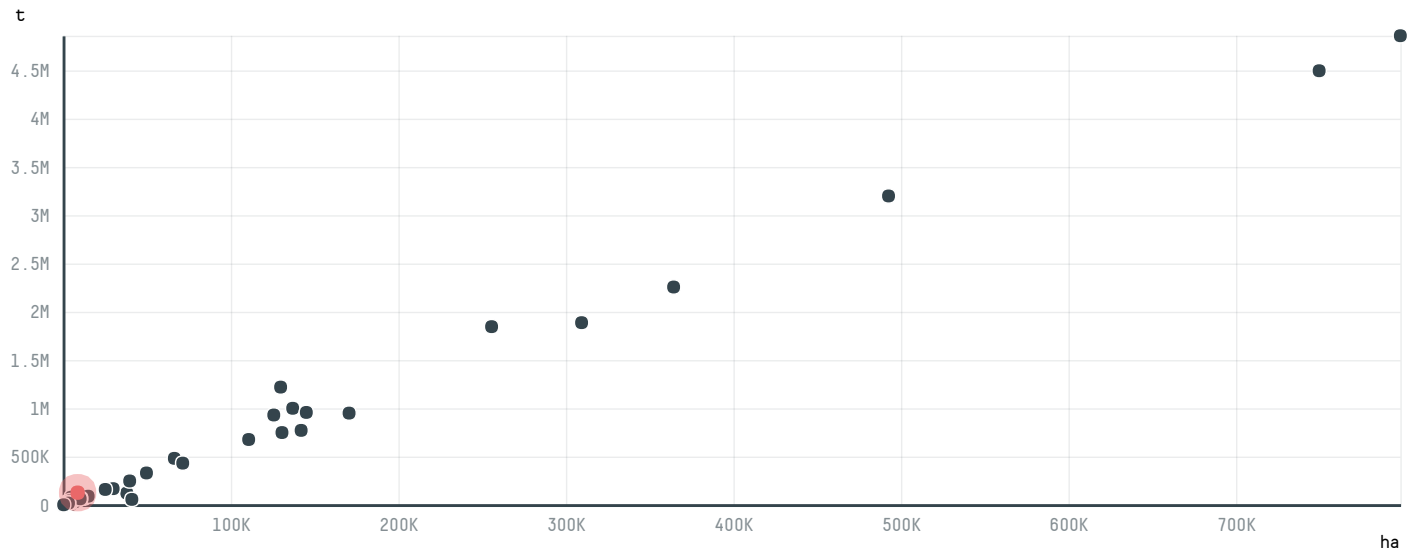

trase

CUTRALE TRADING BRASIL LTDA.

ACTIVITY COMMODITY COUNTRY YEAR
Exporter **Corn** **Brazil** **2017**

CUTRALE TRADING BRASIL LTDA. was the 21st largest exporter of corn from BRAZIL in 2017, accounting for 126 thousand tons. This is a 375% increase vs the previous year. As an exporter, CUTRALE TRADING BRASIL LTDA. sources from 7 municipalities, or 0% of the corn production municipalities. The main destination of the corn exported by CUTRALE TRADING BRASIL LTDA. is VIETNAM, accounting for 84% of the total.

TOP DESTINATION COUNTRIES OF CORN EXPORTED BY CUTRALE TRADING BRASIL LTDA. :

COMPARING COMPANIES EXPORTING CORN FROM BRAZIL IN 2017

Trase is a partnership between

In collaboration with

and many other organizations and individuals.