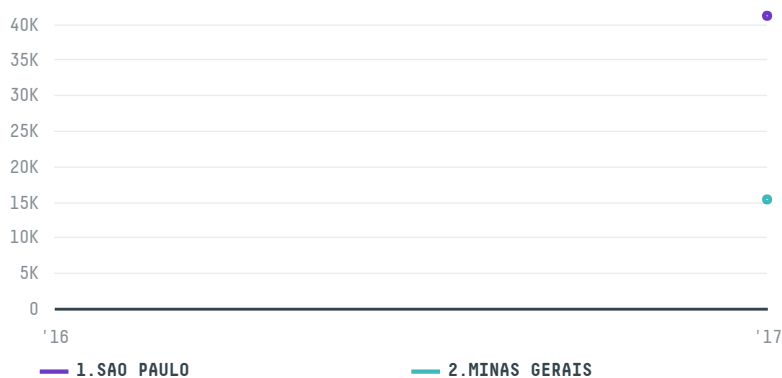

trase

CUTRALE TRADING BRASIL LTDA.

ACTIVITY COMMODITY COUNTRY YEAR
Exporter **Corn** **Brazil** **2017**

CUTRALE TRADING BRASIL LTDA. was the 21st largest exporter of corn from BRAZIL in 2017, accounting for 126 thousand tons. This is a 375% increase vs the previous year. As an exporter, CUTRALE TRADING BRASIL LTDA. sources from 7 municipalities, or 0% of the corn production municipalities. The main destination of the corn exported by CUTRALE TRADING BRASIL LTDA. is VIETNAM, accounting for 84% of the total.

TOP DESTINATION COUNTRIES OF CORN EXPORTED BY CUTRALE TRADING BRASIL LTDA. :

COMPARING COMPANIES EXPORTING CORN FROM BRAZIL IN 2017

Trase is a partnership between

In collaboration with

and many other organizations and individuals.