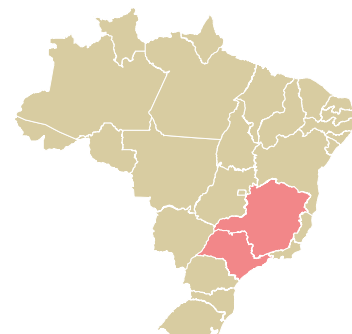

trase

CUTRALE TRADING BRASIL LTDA.

ACTIVITY COMMODITY COUNTRY YEAR
Exporter **Corn** **Brazil** **2017**

CUTRALE TRADING BRASIL LTDA. was the 21st largest exporter of corn from BRAZIL in 2017, accounting for 126 thousand tons. This is a 375% increase vs the previous year. As an exporter, CUTRALE TRADING BRASIL LTDA. sources from 7 municipalities, or 0% of the corn production municipalities. The main destination of the corn exported by CUTRALE TRADING BRASIL LTDA. is VIETNAM, accounting for 84% of the total.

TOP DESTINATION COUNTRIES OF CORN EXPORTED BY CUTRALE TRADING BRASIL LTDA. :

COMPARING COMPANIES EXPORTING CORN FROM BRAZIL IN 2017

Trase is a partnership between

In collaboration with

and many other organizations and individuals.