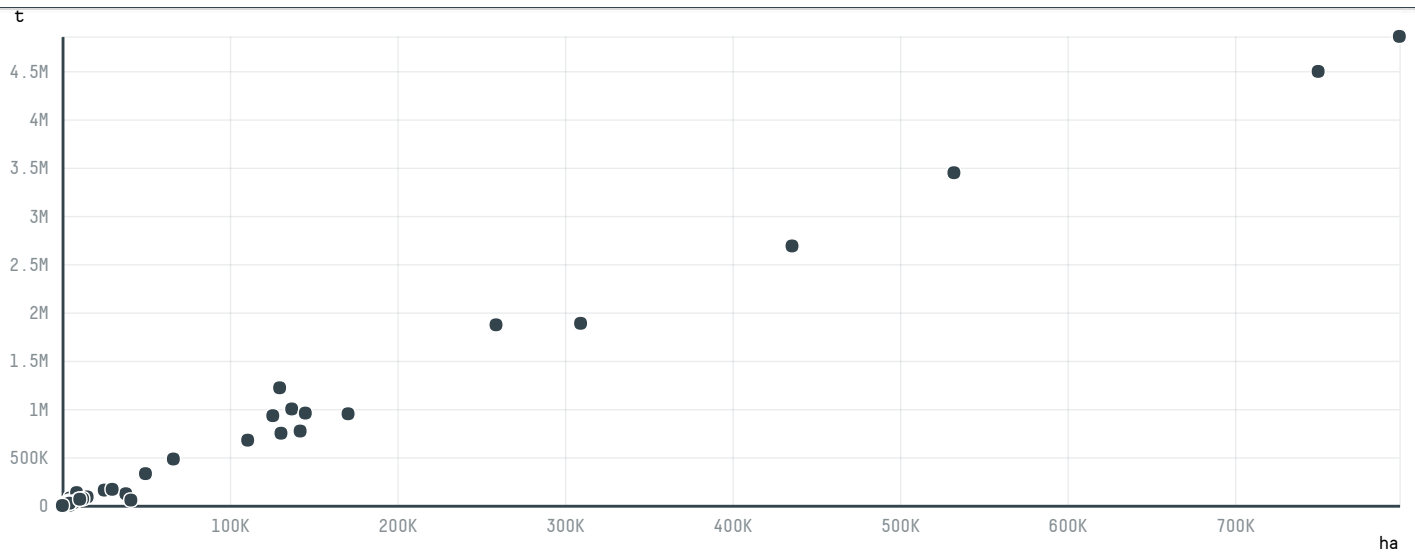

trase

BIAVA DISTRIBUIDORA DE BEBIDAS

ACTIVITY: **Exporter group**
COMMODITY: **Corn**
COUNTRY: **Brazil**
YEAR: **2017**

BIAVA DISTRIBUIDORA DE BEBIDAS was the 106th largest exporter of corn from BRAZIL in 2017, accounting for 710 tons. This is a 1675% increase vs the previous year. As an exporter, BIAVA DISTRIBUIDORA DE BEBIDAS sources from 1 municipalities, or 0% of the corn production municipalities. The main destination of the corn exported by BIAVA DISTRIBUIDORA DE BEBIDAS is BOLIVIA, accounting for 100% of the total.

TOP DESTINATION COUNTRIES OF CORN EXPORTED BY BIAVA DISTRIBUIDORA DE BEBIDAS:

COMPARING COMPANIES EXPORTING CORN FROM BRAZIL IN 2017

Trase is a partnership between

In collaboration with

and many other organizations and individuals.