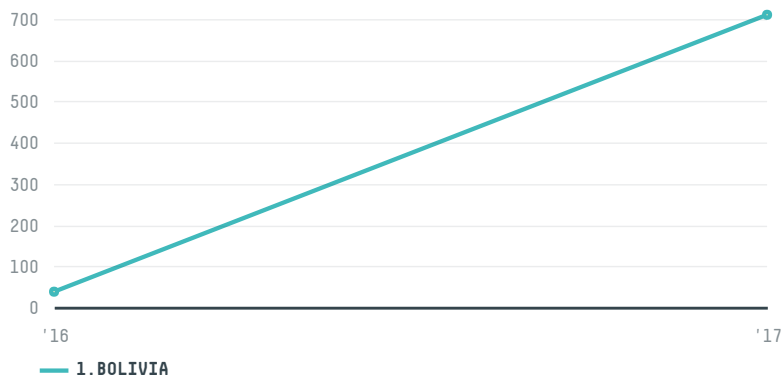

TOP DESTINATION COUNTRIES OF CORN EXPORTED BY BIAVA DISTRIBUIDORA DE BEBIDAS:

COMPARING COMPANIES EXPORTING CORN FROM BRAZIL IN 2017