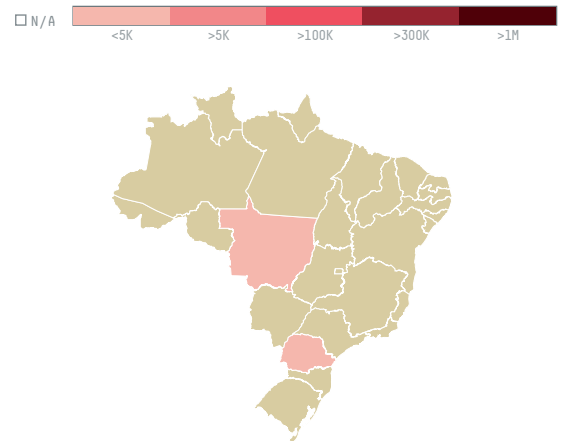

NICADOR PLATA

ACTIVITY: **Importer** COMMODITY: **Corn** COUNTRY: **Brazil** YEAR: **2017**

NICADOR PLATA was the 194th largest importer of corn from BRAZIL in 2017, accounting for 0 tons. As an importer, NICADOR PLATA sources from 1 municipalities, or 0% of the corn production municipalities. The main destination of the corn imported by NICADOR PLATA is BOLIVIA, accounting for 100% of the total.

TOP DESTINATION COUNTRIES OF CORN IMPORTED BY NICADOR PLATA:

Trase is a partnership between

In close collaboration with many others.

[Click for more information about our partners and funders.](#)

- Home**
 - Supply Chains**
 - Finance**
 - Insights**
- Resources
 - Data Tools
 - Explore
 - Yearbook
 - About
 - Profiles
 - Search
 - Collections
 - Logistics Maps
 - Watchlists
 - Publications
 - Downloads
 - Methodology
 - FAQs