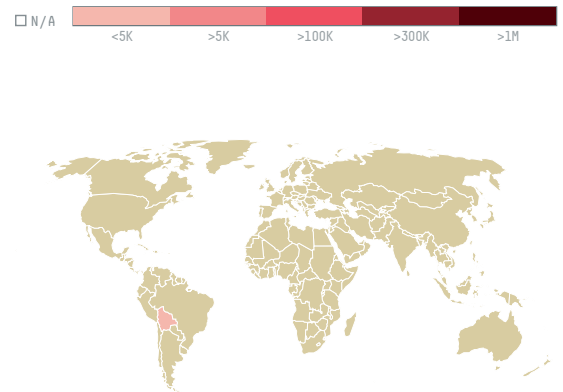

NICADOR PLATA

ACTIVITY: **Importer** COMMODITY: **Corn** COUNTRY: **Brazil** YEAR: **2017**

NICADOR PLATA was the 194th largest importer of corn from BRAZIL in 2017, accounting for 0 tons. As an importer, NICADOR PLATA sources from 1 municipalities, or 0% of the corn production municipalities. The main destination of the corn imported by NICADOR PLATA is BOLIVIA, accounting for 100% of the total.

TOP DESTINATION COUNTRIES OF CORN IMPORTED BY NICADOR PLATA:

Trase is a partnership between

In close collaboration with many others.

[Click for more information about our partners and funders.](#)

- Home**
 - Supply Chains**
 - Finance**
 - Insights**
- Resources
 - Data Tools
 - Explore
 - Yearbook
 - About
 - Profiles
 - Search
 - Collections
 - Logistics Maps
 - Watchlists
 - Publications
 - Downloads
 - Methodology
 - FAQs