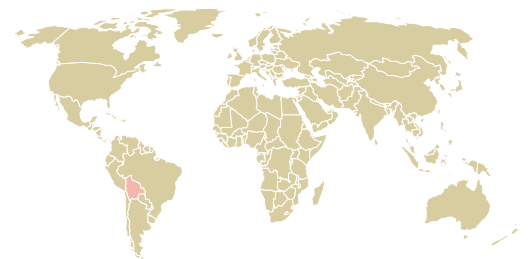

# trase

## TEDDY ARANHA CARVALHO

ACTIVITY      COMMODITY      COUNTRY      YEAR  
**Importer**      **Corn**      **Brazil**      **2017**

TEDDY ARANHA CARVALHO was the 141st largest importer of corn from BRAZIL in 2017, accounting for 17 tons. As an importer, TEDDY ARANHA CARVALHO sources from 1 municipalities, or 0% of the corn production municipalities. The main destination of the corn imported by TEDDY ARANHA CARVALHO is BOLIVIA, accounting for 100% of the total.

### TOP DESTINATION COUNTRIES OF CORN IMPORTED BY TEDDY ARANHA CARVALHO: