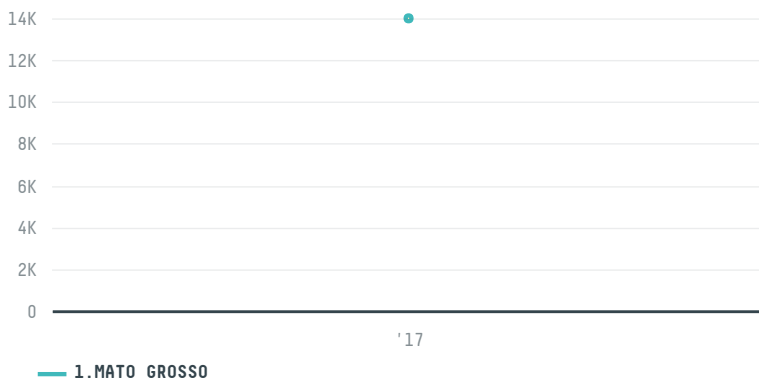

trase

KERMANSHAH DANEH.

ACTIVITY COMMODITY COUNTRY YEAR
Importer **Corn** **Brazil** **2017**

KERMANSHAH DANEH. was the 35th largest importer of corn from BRAZIL in 2017, accounting for 14 thousand tons. As an importer, KERMANSHAH DANEH. sources from 5 municipalities, or 0% of the corn production municipalities. The main destination of the corn imported by KERMANSHAH DANEH. is IRAN, accounting for 100% of the total.

TOP DESTINATION COUNTRIES OF CORN IMPORTED BY KERMANSHAH DANEH. :

COMPARING COMPANIES IMPORTING CORN FROM BRAZIL IN 2017

Trase is a partnership between

In collaboration with

and many other organizations and individuals.